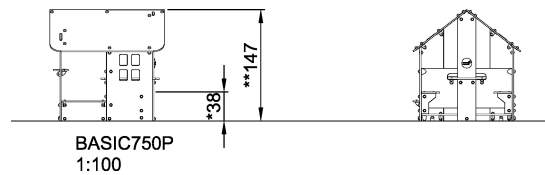

<b>Product Line</b>	Traditional Play
<b>Category</b>	Playhouses
<b>Age group</b>	1 - 6
<b>Max. fall height (CM)</b>	38
<b>Total height (CM)</b>	147
<b>Safety Zone</b>	18 m2

SOCIALIZE

DRAMATIC  
PLAY

INCLUSIVE

**SUR-  
FACE**

\* = Highest designated play surface.  
\*\* = Total height of product.

<b>Weight/heaviest parts</b>	kg.	<b>Installation (Manpower)</b>	Persons
<b>Concrete required</b>	NaN m <sup>3</sup>	<b>Installation (Hours)</b>	Hours
<b>Foundation amount/footing</b>	NaN	<b>Excavation</b>	NaN m <sup>3</sup>