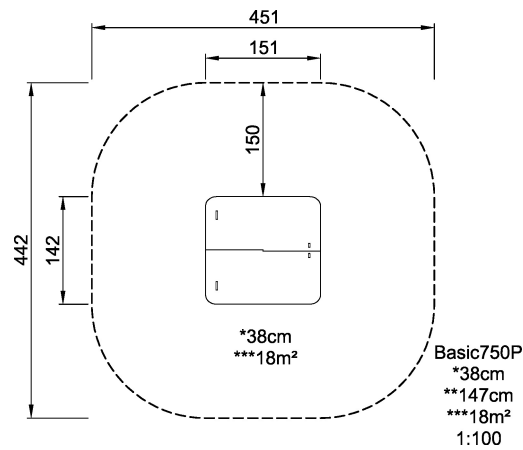

<b>Product Line</b>	Traditional Play
<b>Category</b>	Playhouses
<b>Age group</b>	1 - 6
<b>Max. fall height (CM)</b>	38
<b>Total height (CM)</b>	147
<b>Safety Zone</b>	18 m2

SOCIALIZE

DRAMATIC  
PLAY

INCLUSIVE

**SUR-  
FACE**

\* = Highest designated play surface.  
\*\* = Total height of product.

<b>Weight/heaviest parts</b>	kg.	<b>Installation (Manpower)</b>	Persons
<b>Concrete required</b>	NaN m <sup>3</sup>	<b>Installation (Hours)</b>	Hours
<b>Foundation amount/footing</b>	NaN	<b>Excavation</b>	NaN m <sup>3</sup>