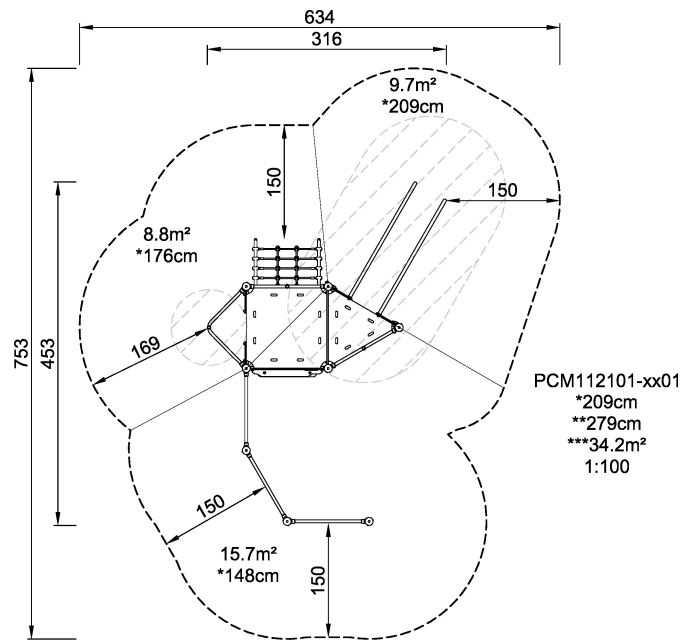

| | |
|------------------------------|-----------------------|
| Product Line | Multi play structures |
| Category | MOMENTS™ School age |
| Age group | 4 - 10 |
| Max. fall height (CM) | 209 |
| Total height (CM) | 279 |
| Safety Zone | 34.2 m2 |

SOCIALIZE

CLIMB

SLIDE

**SUR-
FACE**

* = Highest designated play surface.
** = Total height of product.

| | | | |
|----------------------------------|--------|--------------------------------|---------|
| Weight/heaviest parts | kg. | Installation (Manpower) | Persons |
| Concrete required | NaN m3 | Installation (Hours) | Hours |
| Foundation amount/footing | NaN | Excavation | NaN m3 |