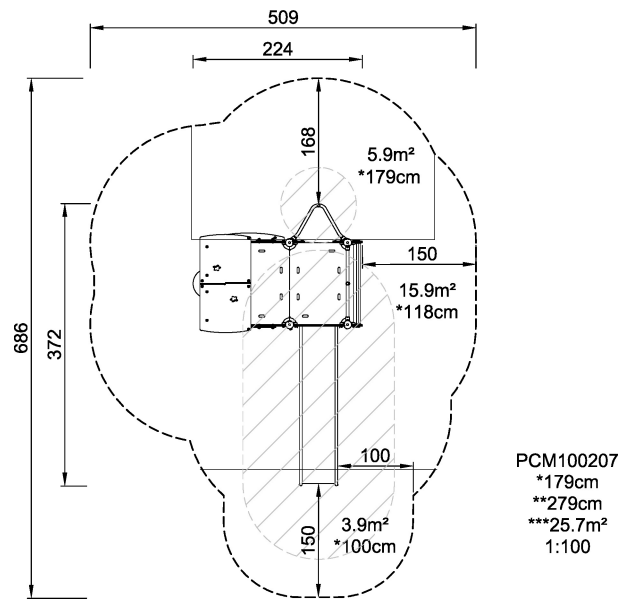

Product Line	Multi play structures
Category	MOMENTS™ Preschool
Age group	2 - 8
Max. fall height (CM)	179
Total height (CM)	279
Safety Zone	25.7 m2

SOCIALIZE

CLIMB

SLIDE

CONSTRUCT

DRAMATIC PLAY

**SUR-
FACE**

* = Highest designated play surface.
** = Total height of product.

Weight/heaviest parts	kg.	Installation (Manpower)	Persons
Concrete required	NaN m ³	Installation (Hours)	Hours
Foundation amount/footing	NaN	Excavation	NaN m ³