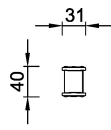

# MSV201 Play Chair

The playful chair, available in red, green and yellow, is shaped so that it fits like a puzzle piece into and can be passed through the panel opening of the play unit within the Toddler supervised range. The Play Chair can function as a seat for care givers or children. It can be laid on the side, offering one slightly differently shaped side with a groove making possible sand play

<b>Product Line</b>	Themed Play
<b>Category</b>	Toddler play for supervised areas
<b>Age group</b>	1 - 4
<b>Total height (CM)</b>	31

MSV20100-0003  
\*\*31cm  
1:100

\* = Highest designated play surface.  
\*\* = Total height of product.