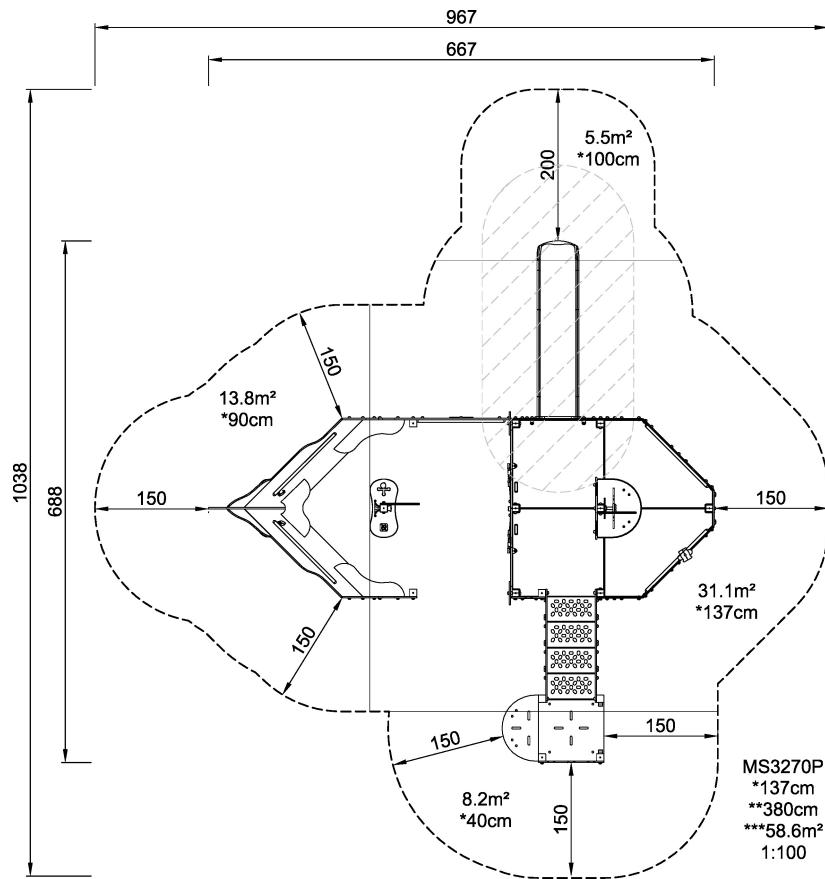

MS32 Pirate Ship

The waves seem to be splashing across the decks of the good ship "Pirate" as it sails over the playground with the crew busily involved in all kinds of exciting games. This play ship has many decks, two steering wheels, a slide, a climbing net, a staircase, a hammock and two masts with flag - an inspirational play environment where many captains and mates of different ages can set sail together on a sea of imagination.

Product Line	Themed Play
Category	Vehicles & ships
Age group	2 - 8
Max. fall height (CM)	137
Total height (CM)	380
Safety Zone	58.6 m2

**SUR-
FACE**

ASTM

MS3270P
1:100

* = Highest designated play surface.
** = Total height of product.