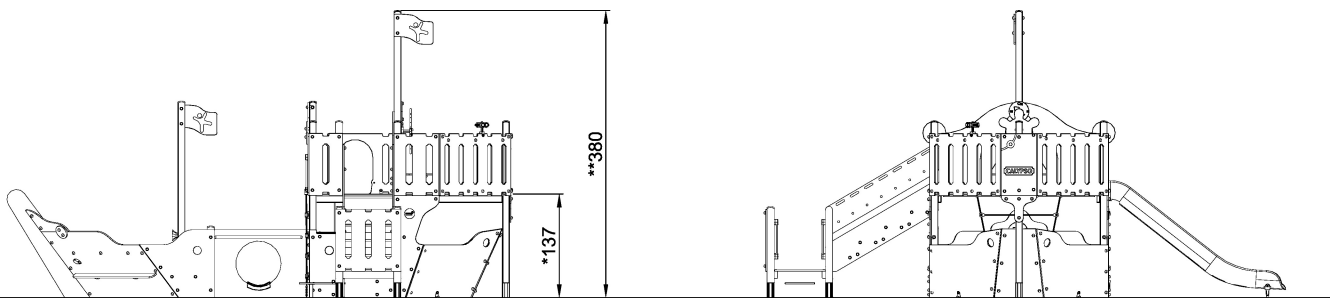

MS32 Pirate Ship

The waves seem to be splashing across the decks of the good ship "Pirate" as it sails over the playground with the crew busily involved in all kinds of exciting games. This play ship has many decks, two steering wheels, a slide, a climbing net, a staircase, a hammock and two masts with flag - an inspirational play environment where many captains and mates of different ages can set sail together on a sea of imagination.

Product Line	Themed Play
Category	Vehicles & ships
Age group	2 - 8
Max. fall height (CM)	137
Total height (CM)	380
Safety Zone	58.6 m2

**SUR-
FACE**

ASTM

MS3270P
1:100

* = Highest designated play surface.
** = Total height of product.