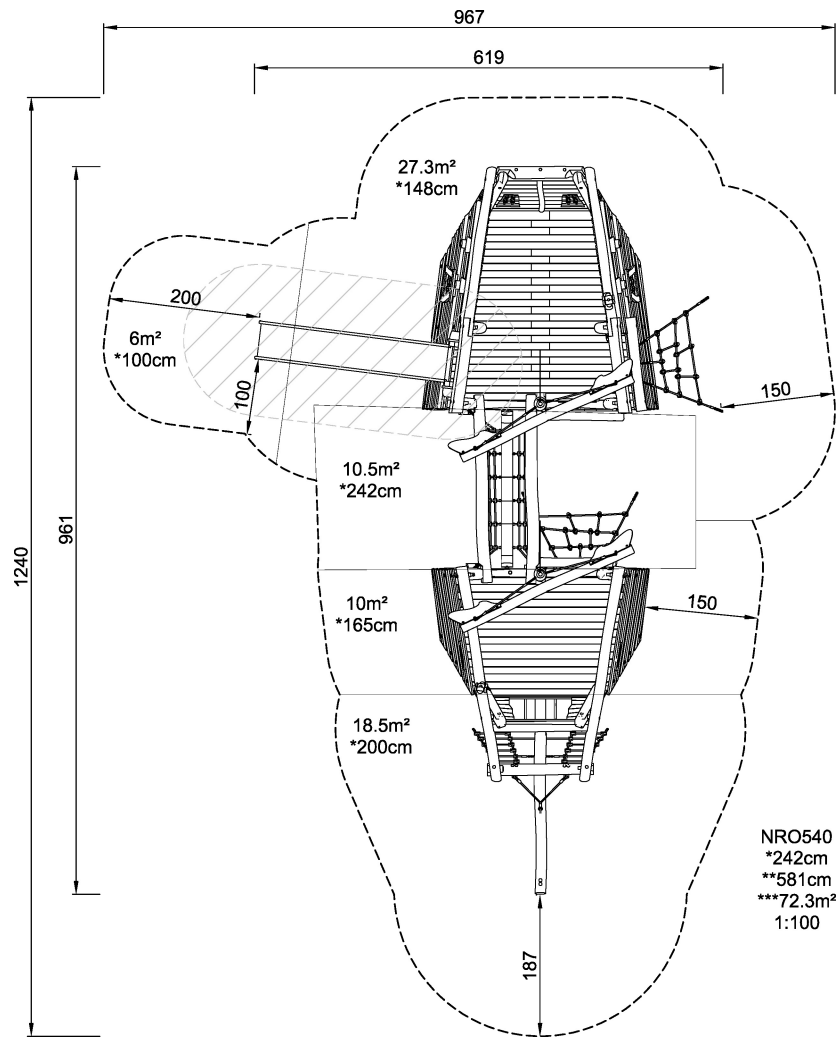

NRO540

Pirate Ship, Medium, Coloured

Pirate Ship, Medium, Coloured version

Product Line	Organic Robinia
Category	Themed play, Castle and ships
Age group	4 - 10
Max. fall height (CM)	242
Total height (CM)	581
Safety Zone	72.3 m ²

NRO540
1:100

* = Highest designated play surface.
** = Total height of product.

Weight/heaviest parts	kg.	Installation (Manpower)	Persons
Concrete required	NaN m3	Installation (Hours)	Hours
Foundation amount/footing	NaN	Excavation	NaN m3