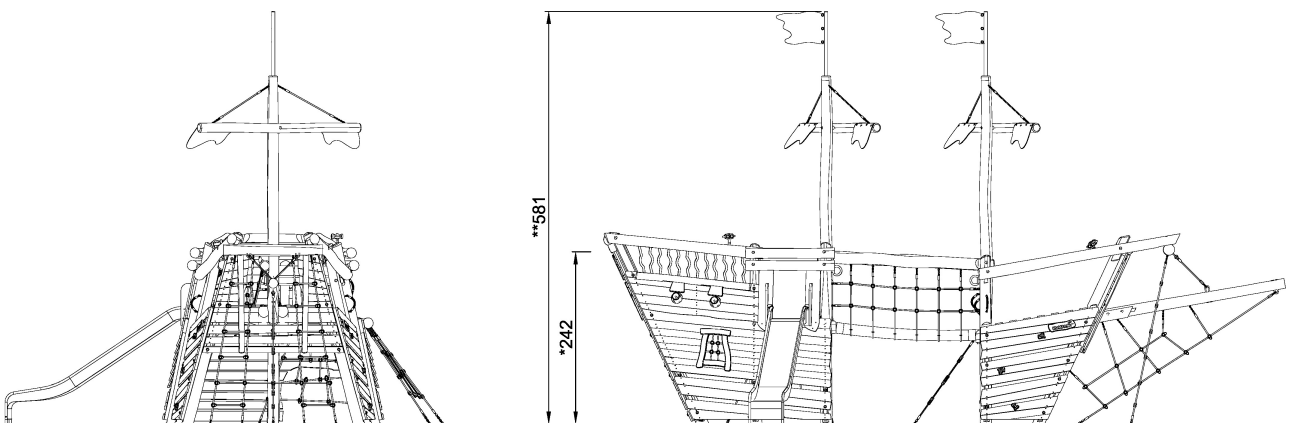

NRO540

Pirate Ship, Medium, Coloured

Pirate Ship, Medium, Coloured version

Product Line	Organic Robinia
Category	Themed play, Castle and ships
Age group	4 - 10
Max. fall height (CM)	242
Total height (CM)	581
Safety Zone	72.3 m ²

NRO540
1:100

* = Highest designated play surface.
** = Total height of product.

Weight/heaviest parts	kg.	Installation (Manpower)	Persons
Concrete required	NaN m3	Installation (Hours)	Hours
Foundation amount/footing	NaN	Excavation	NaN m3