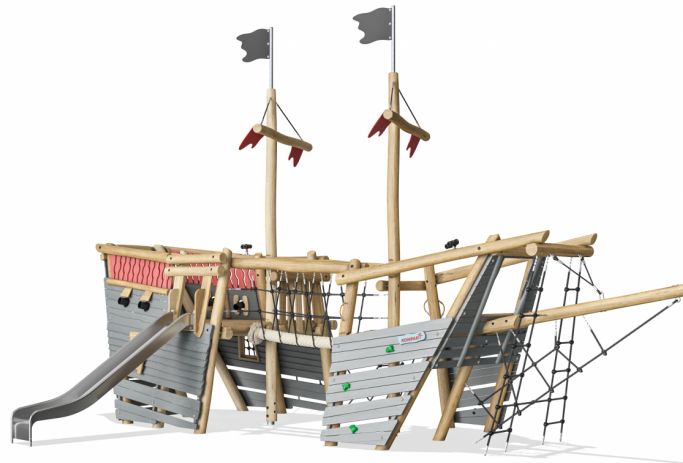

NRO540

Pirate Ship, Medium, Coloured

Pirate Ship, Medium, Coloured version

Product Line	Organic Robinia
Category	Themed play, Castle and ships
Age group	4 - 10
Max. fall height (CM)	242
Total height (CM)	581
Safety Zone	72.3 m ²

NRO540
1:100

* = Highest designated play surface.
** = Total height of product.

Weight/heaviest parts	kg.	Installation (Manpower)	Persons
Concrete required	NaN m3	Installation (Hours)	Hours
Foundation amount/footing	NaN	Excavation	NaN m3