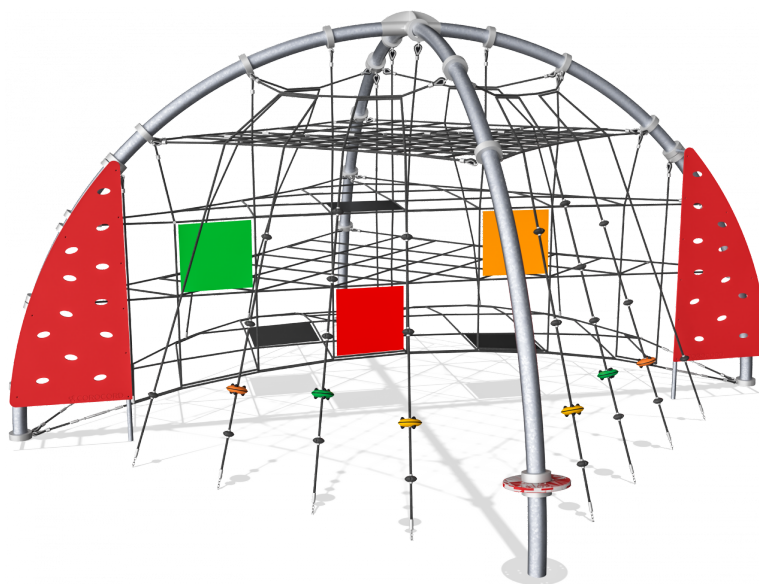

COR84200
Performer Dome

In every child there is a hidden star; The Performer Dome offers them the ideal stage. Brightly coloured UFOs deliver 360° climbing opportunities, climbing curtains encourage high altitude adventures. On top there is a balcony, where children can reach for the sky and claim an overview of their surroundings.

Product Line	Corocord™ rope playground
Category	Domes & Arches
Age group	5+
Max. fall height (CM)	300
Total height (CM)	417
Safety Zone	76.7 m ²

IN-
GROU.

ASTM

* = Highest designated play surface.
** = Total height of product.