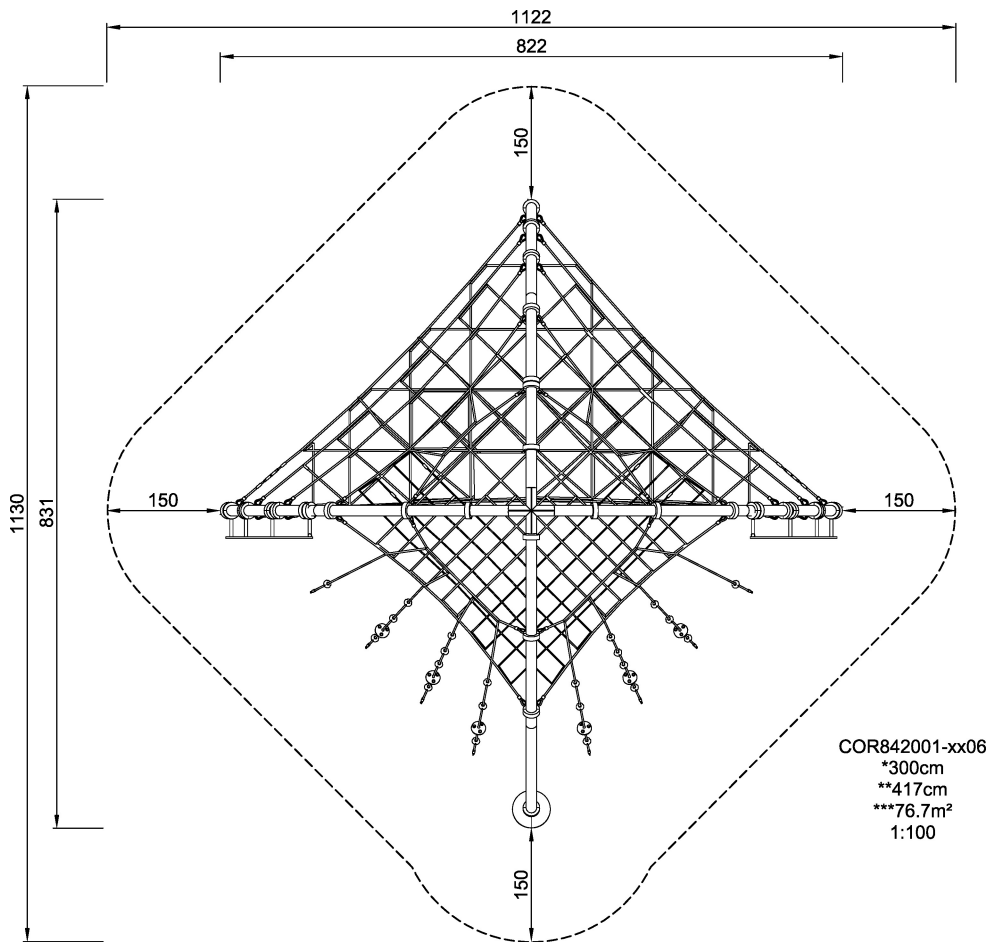

COR84200
Performer Dome

In every child there is a hidden star; The Performer Dome offers them the ideal stage. Brightly coloured UFOs deliver 360° climbing opportunities, climbing curtains encourage high altitude adventures. On top there is a balcony, where children can reach for the sky and claim an overview of their surroundings.

Product Line	Corocord™ rope playground
Category	Domes & Arches
Age group	5+
Max. fall height (CM)	300
Total height (CM)	417
Safety Zone	76.7 m ²

IN-
GROU.

ASTM

* = Highest designated play surface.
** = Total height of product.