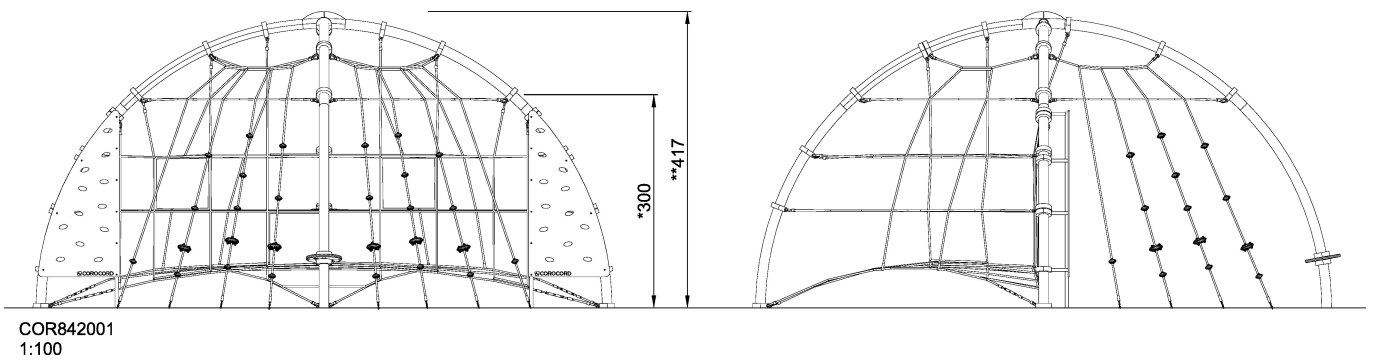

COR84200
Performer Dome

In every child there is a hidden star; The Performer Dome offers them the ideal stage. Brightly coloured UFOs deliver 360° climbing opportunities, climbing curtains encourage high altitude adventures. On top there is a balcony, where children can reach for the sky and claim an overview of their surroundings.

Product Line	Corocord™ rope playground
Category	Domes & Arches
Age group	5+
Max. fall height (CM)	300
Total height (CM)	417
Safety Zone	76.7 m ²

IN-
GROU.

ASTM

* = Highest designated play surface.
** = Total height of product.