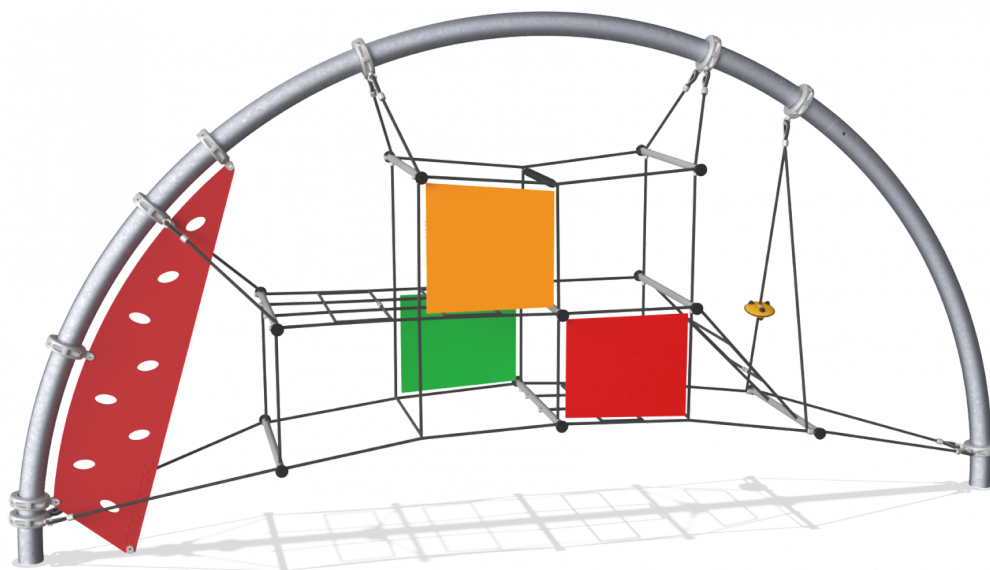

COR82200
Performer Arch

Sustaining the aesthetic beauty of the larger Performer Dome, the Performer Arch is ideal for smaller or younger groups of children. It invites to hide, seek, climb and perform in a world of rope, climbing bars and coloured membranes.

Product Line	Corocord™ rope playground
Category	Domes & Arches
Age group	5+
Max. fall height (CM)	225
Total height (CM)	307
Safety Zone	35.8 m2

SUR-
FACE

ASTM

COR822001-xx06
*225cm
**307cm
***35.8m²
1:100

COR822001
1:100

* = Highest designated play surface.
** = Total height of product.

Weight/heaviest parts	kg.	Installation (Manpower)	Persons
Concrete required	NaN m ³	Installation (Hours)	Hours
Foundation amount/footing	NaN	Excavation	NaN m ³