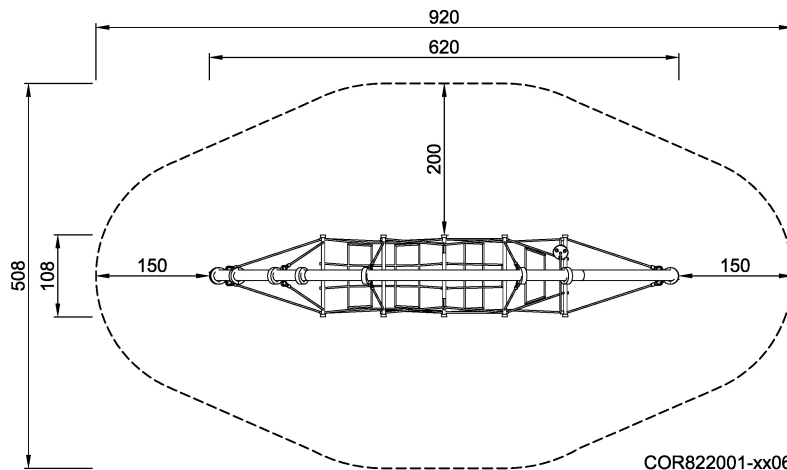

COR82200
Performer Arch

Sustaining the aesthetic beauty of the larger Performer Dome, the Performer Arch is ideal for smaller or younger groups of children. It invites to hide, seek, climb and perform in a world of rope, climbing bars and coloured membranes.

Product Line	Corocord™ rope playground
Category	Domes & Arches
Age group	5+
Max. fall height (CM)	225
Total height (CM)	307
Safety Zone	35.8 m2

SUR-
FACE

ASTM

COR822001-xx06
*225cm
**307cm
***35.8m²
1:100

COR822001
1:100

* = Highest designated play surface.
** = Total height of product.

Weight/heaviest parts	kg.	Installation (Manpower)	Persons
Concrete required	NaN m ³	Installation (Hours)	Hours
Foundation amount/footing	NaN	Excavation	NaN m ³