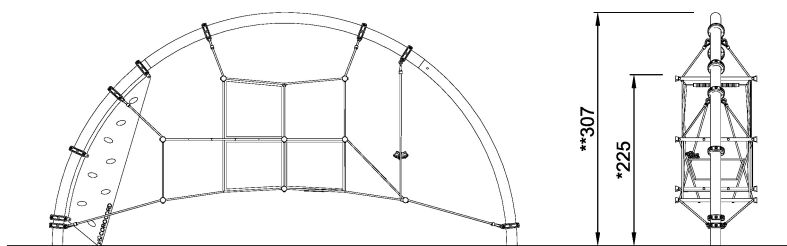

COR82200
Performer Arch

Sustaining the aesthetic beauty of the larger Performer Dome, the Performer Arch is ideal for smaller or younger groups of children. It invites to hide, seek, climb and perform in a world of rope, climbing bars and coloured membranes.

Product Line	Corocord™ rope playground
Category	Domes & Arches
Age group	5+
Max. fall height (CM)	225
Total height (CM)	307
Safety Zone	35.8 m2

SUR-
FACE

ASTM

COR822001-xx06
*225cm
**307cm
***35.8m²
1:100

COR822001
1:100

* = Highest designated play surface.
** = Total height of product.

Weight/heaviest parts	kg.	Installation (Manpower)	Persons
Concrete required	NaN m ³	Installation (Hours)	Hours
Foundation amount/footing	NaN	Excavation	NaN m ³