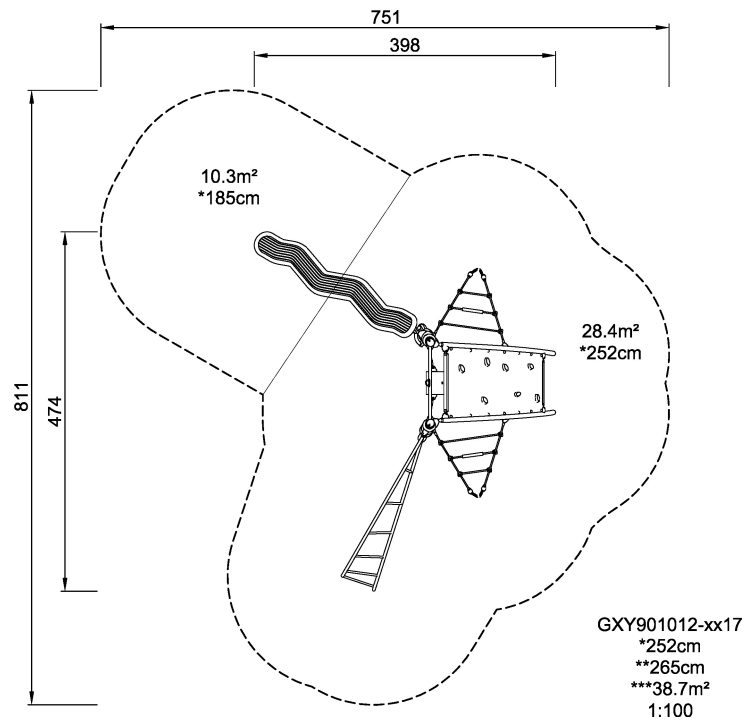

GXY901  
Pavo

Pavo presents a varied arena for activities like climbing and swinging. It combines the Jacob's Ladder and the rocking tube with the climbing plate, net and play shell. Underneath the curved climbing plate, the play shell is a place to rest and socialise.

<b>Product Line</b>	Urban climbing
<b>Category</b>	GALAXY™
<b>Age group</b>	6 - 12
<b>Max. fall height (CM)</b>	252
<b>Total height (CM)</b>	265
<b>Safety Zone</b>	38.7 m <sup>2</sup>

**SUR-  
FACE**

**ASTM**

\* = Highest designated play surface.  
\*\* = Total height of product.

<b>Weight/heaviest parts</b>	kg.	<b>Installation (Manpower)</b>	Persons
<b>Concrete required</b>	NaN m <sup>3</sup>	<b>Installation (Hours)</b>	Hours
<b>Foundation amount/footing</b>	NaN	<b>Excavation</b>	NaN m <sup>3</sup>