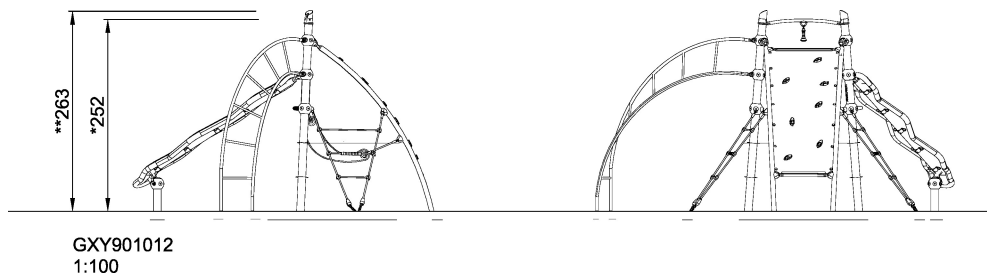

GXY901  
Pavo

Pavo presents a varied arena for activities like climbing and swinging. It combines the Jacob's Ladder and the rocking tube with the climbing plate, net and play shell. Underneath the curved climbing plate, the play shell is a place to rest and socialise.

<b>Product Line</b>	Urban climbing
<b>Category</b>	GALAXY™
<b>Age group</b>	6 - 12
<b>Max. fall height (CM)</b>	252
<b>Total height (CM)</b>	265
<b>Safety Zone</b>	38.7 m <sup>2</sup>

**SUR-  
FACE**

**ASTM**

\* = Highest designated play surface.  
\*\* = Total height of product.

<b>Weight/heaviest parts</b>	kg.	<b>Installation (Manpower)</b>	Persons
<b>Concrete required</b>	NaN m <sup>3</sup>	<b>Installation (Hours)</b>	Hours
<b>Foundation amount/footing</b>	NaN	<b>Excavation</b>	NaN m <sup>3</sup>