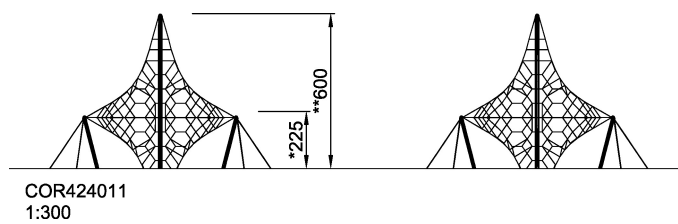

COR42401 Octa Net M

Mirror images have a certain magic. This goes for the magician's stage just as it does for playing in the Corocord Octa Nets. The fascinating rope play equipment is designed as two Spacenet that are reflected at the base to make a double ingenious Spacenet. The upper tip of the filigree Spacenet structure stretches into the sky while the bottom tip mysteriously vanishes in the ground. At the heart of the Octa Nets, a large number of truncated octahedrons invite children to climb and offer a variety of adventures.

Product Line	Corocord™ rope playground
Category	Spacenets™
Age group	5+
Max. fall height (CM)	225
Total height (CM)	600
Safety Zone	114.8 m2

IN-
GROU.

ASTM

* = Highest designated play surface.
** = Total height of product.