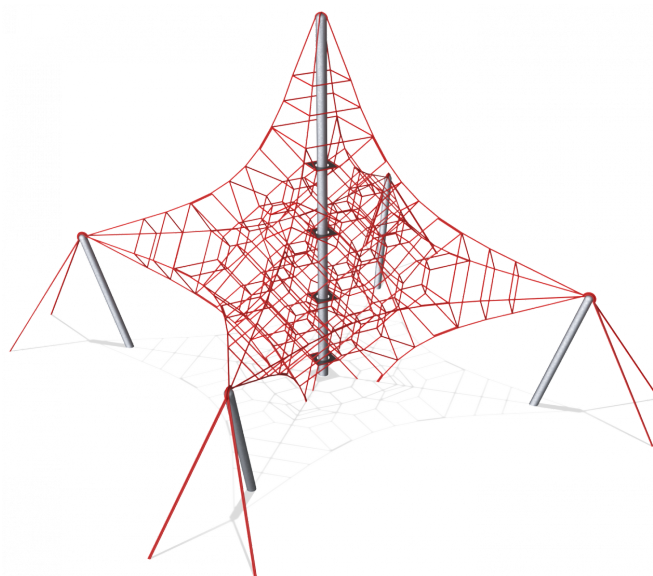

COR42401 Octa Net M

Mirror images have a certain magic. This goes for the magician's stage just as it does for playing in the Corocord Octa Nets. The fascinating rope play equipment is designed as two Spacenet that are reflected at the base to make a double ingenious Spacenet. The upper tip of the filigree Spacenet structure stretches into the sky while the bottom tip mysteriously vanishes in the ground. At the heart of the Octa Nets, a large number of truncated octahedrons invite children to climb and offer a variety of adventures.

Product Line	Corocord™ rope playground
Category	Spacenets™
Age group	5+
Max. fall height (CM)	225
Total height (CM)	600
Safety Zone	114.8 m2

IN-
GROU.

ASTM

* = Highest designated play surface.
** = Total height of product.