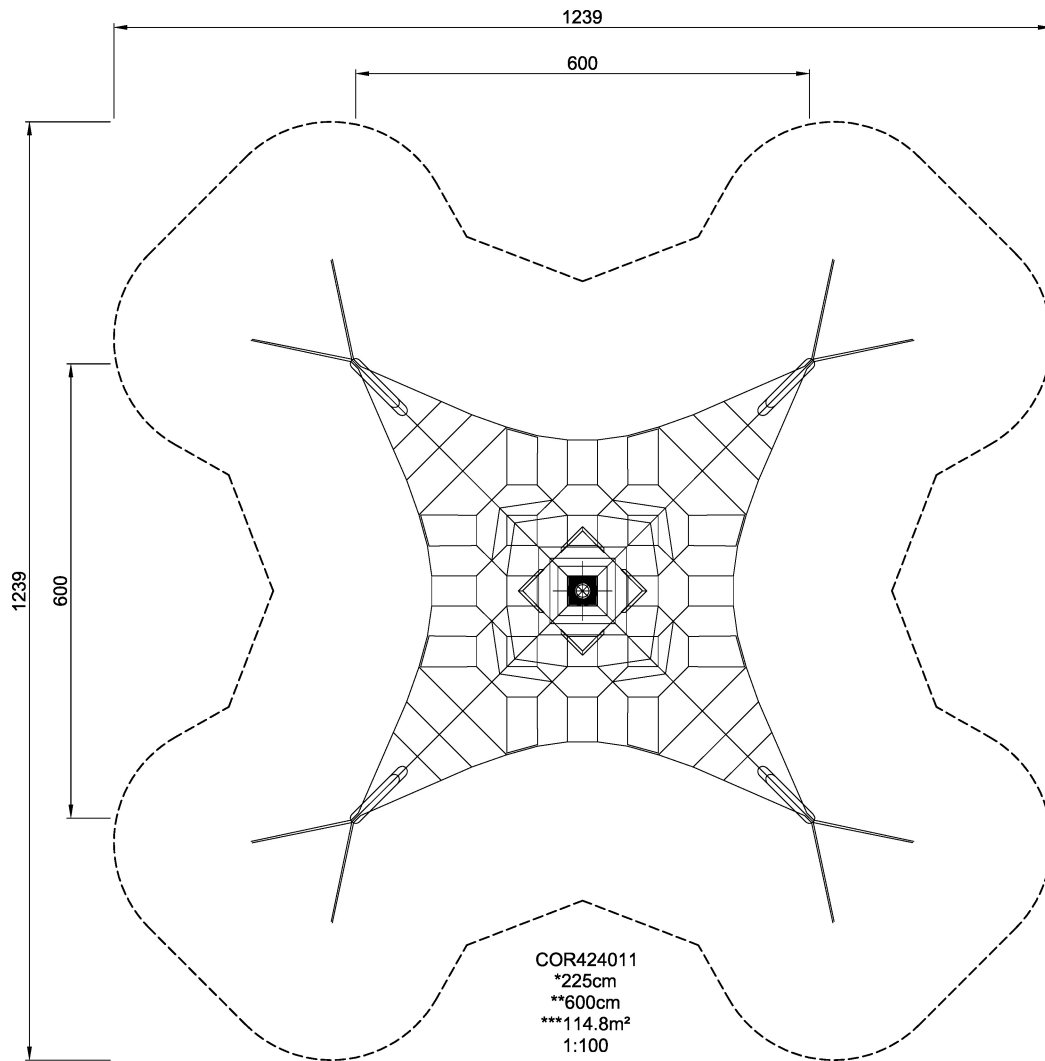

COR42401 Octa Net M

Mirror images have a certain magic. This goes for the magician's stage just as it does for playing in the Corocord Octa Nets. The fascinating rope play equipment is designed as two Spacenet that are reflected at the base to make a double ingenious Spacenet. The upper tip of the filigree Spacenet structure stretches into the sky while the bottom tip mysteriously vanishes in the ground. At the heart of the Octa Nets, a large number of truncated octahedrons invite children to climb and offer a variety of adventures.

Product Line	Corocord™ rope playground
Category	Spacenets™
Age group	5+
Max. fall height (CM)	225
Total height (CM)	600
Safety Zone	114.8 m2

IN-
GROU.

ASTM

* = Highest designated play surface.
** = Total height of product.