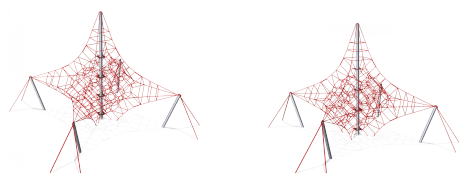

COR42401 Octa Net M

Mirror images have a certain magic. This goes for the magician's stage just as it does for playing in the Corocord Octa Nets. The fascinating rope play equipment is designed as two Spacenet that are reflected at the base to make a double ingenious Spacenet. The upper tip of the filigree Spacenet structure stretches into the sky while the bottom tip mysteriously vanishes in the ground. At the heart of the Octa Nets, a large number of truncated octahedrons invite children to climb and offer a variety of adventures.

Product Line	Corocord™ rope playground
Category	Spacenets™
Age group	5+
Max. fall height (CM)	225
Total height (CM)	600
Safety Zone	114.8 m2

IN-
GROU.

ASTM

* = Highest designated play surface.
** = Total height of product.