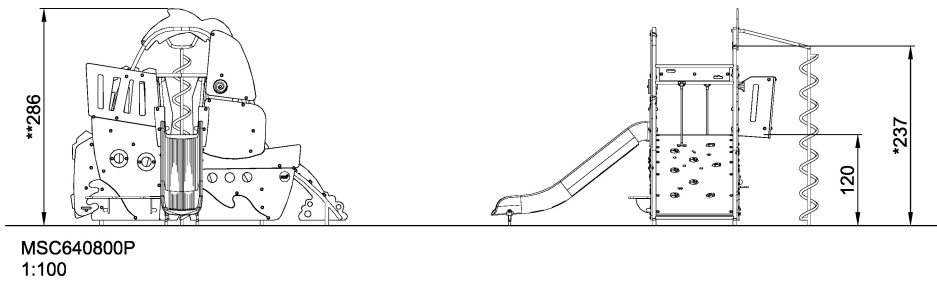

MSC6408 Ocean/Jungle

The Ocean/Jungle structure is a ship on one side and a tropical jungle on the other. Children can pretend they are crossing the ocean on the ocean side and to reach a mysterious tropical island on the other. Children can steer the ship from the cabin and keep watch at the balcony, alternatively they can slide down the curly climber to enter the jungle. In the jungle children will find a hidden snake, a climbing wall, a vertical play panel and a play counter. The ship offers a bench for rest down below deck, while the jungle has its own lower cabin space. Children will be delighted to find two hidden spaces underneath the structure, where they can take shelter from the jungle or the rough seas. The smaller space under the climbing wall serves as an intriguing place to hide and look out at the world. The small holes on the climbing wall encourage discovery play. Children will interact with their shipmates and fellow explorers through the holes looking from either side.

Product Line	Themed Play
Category	STORY MAKERS™
Age group	2 - 6
Max. fall height (CM)	237
Total height (CM)	286
Safety Zone	37.4 m2

**SUR-
FACE**

ASTM

* = Highest designated play surface.
** = Total height of product.