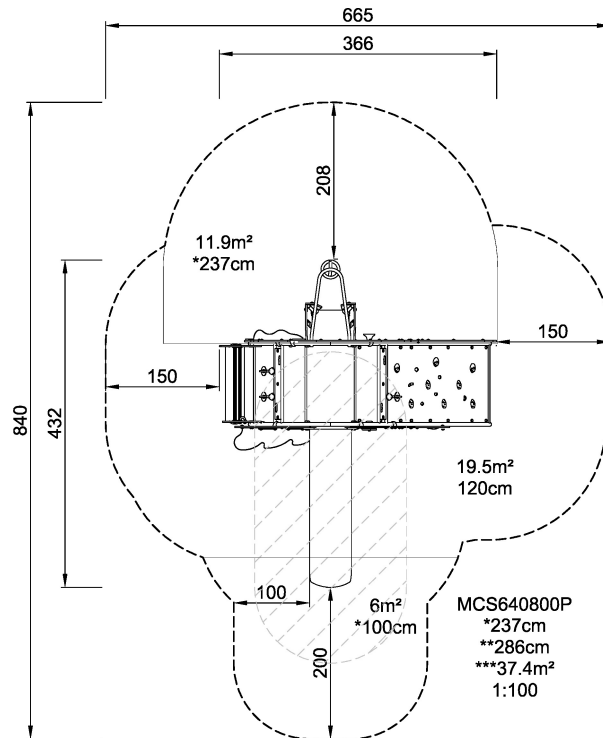

MSC6408 Ocean/Jungle

The Ocean/Jungle structure is a ship on one side and a tropical jungle on the other. Children can pretend they are crossing the ocean on the ocean side and to reach a mysterious tropical island on the other. Children can steer the ship from the cabin and keep watch at the balcony, alternatively they can slide down the curly climber to enter the jungle. In the jungle children will find a hidden snake, a climbing wall, a vertical play panel and a play counter. The ship offers a bench for rest down below deck, while the jungle has its own lower cabin space. Children will be delighted to find two hidden spaces underneath the structure, where they can take shelter from the jungle or the rough seas. The smaller space under the climbing wall serves as an intriguing place to hide and look out at the world. The small holes on the climbing wall encourage discovery play. Children will interact with their shipmates and fellow explorers through the holes looking from either side.

Product Line	Themed Play
Category	STORY MAKERS™
Age group	2 - 6
Max. fall height (CM)	237
Total height (CM)	286
Safety Zone	37.4 m2

**SUR-
FACE**

ASTM

* = Highest designated play surface.
** = Total height of product.