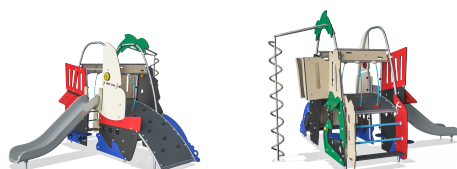

MSC6408 Ocean/Jungle

The Ocean/Jungle structure is a ship on one side and a tropical jungle on the other. Children can pretend they are crossing the ocean on the ocean side and to reach a mysterious tropical island on the other. Children can steer the ship from the cabin and keep watch at the balcony, alternatively they can slide down the curly climber to enter the jungle. In the jungle children will find a hidden snake, a climbing wall, a vertical play panel and a play counter. The ship offers a bench for rest down below deck, while the jungle has its own lower cabin space. Children will be delighted to find two hidden spaces underneath the structure, where they can take shelter from the jungle or the rough seas. The smaller space under the climbing wall serves as an intriguing place to hide and look out at the world. The small holes on the climbing wall encourage discovery play. Children will interact with their shipmates and fellow explorers through the holes looking from either side.

Product Line	Themed Play
Category	STORY MAKERS™
Age group	2 - 6
Max. fall height (CM)	237
Total height (CM)	286
Safety Zone	37.4 m2

**SUR-
FACE**

ASTM

* = Highest designated play surface.
** = Total height of product.