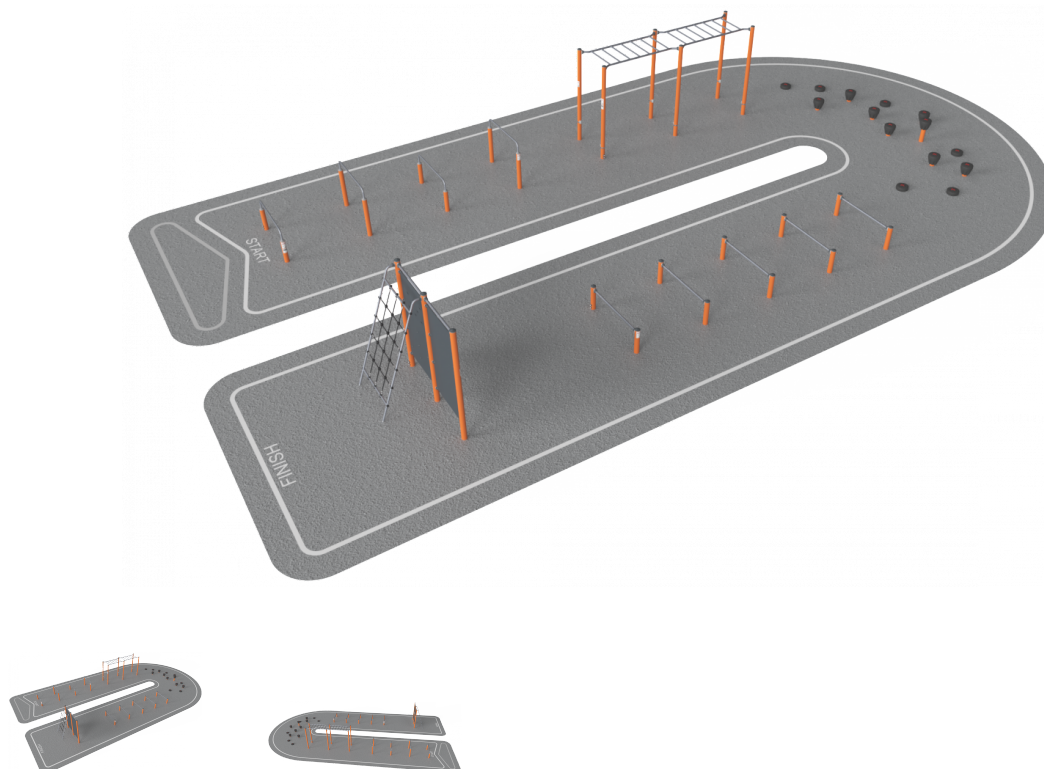

FSP50100

Obstacle Course Compact - 135m²

Be challenged in a fun compact space. The smallest of all obstacle course solutions combines all the "need to have" equipment to create a really fun and challenging track. By putting all equipment in a U-shape, you will be able to create competitions, decide the number of laps, but where people start and finish in the same place, making that a natural gathering with a lot of social interaction. The required amount of space is limited to just 135 m².

Product Line	Sport & Fitness
Category	Obstacle Courses
Age group	13+
Max. fall height (CM)	234
Total height (CM)	240
Safety Zone	153.2 m ²

BALANCE

CLIMB

INCLUSIVE

ADA / INCLUSIVE

ASTM

FSP50100
1:300

* = Highest designated play surface.
** = Total height of product.

Weight/heaviest parts	kg.	Installation (Manpower)	1 Persons
Concrete required	NaN m3	Installation (Hours)	20 Hours
Foundation amount/footing	NaN	Excavation	NaN m3