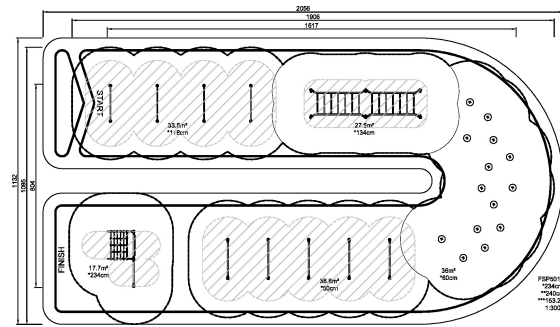

FSP50100

Obstacle Course Compact - 135m²

Be challenged in a fun compact space. The smallest of all obstacle course solutions combines all the "need to have" equipment to create a really fun and challenging track. By putting all equipment in a U-shape, you will be able to create competitions, decide the number of laps, but where people start and finish in the same place, making that a natural gathering with a lot of social interaction. The required amount of space is limited to just 135 m².

Product Line	Sport & Fitness
Category	Obstacle Courses
Age group	13+
Max. fall height (CM)	234
Total height (CM)	240
Safety Zone	153.2 m ²

BALANCE

CLIMB

INCLUSIVE

ADA / INCLUSIVE

ASTM

FSP50100
1:300

* = Highest designated play surface.
** = Total height of product.