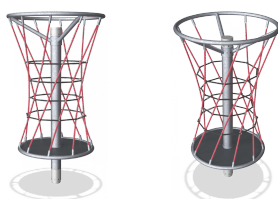

COR20300 Net Twister

Climbing and spinning at the same time. The KOMPAN Net Twister is a fun spinning climber that inspires social and physical play and can provide play for numerous children of different ages.

Climbing to the top, down and around is excellent and develops children's motor skills and muscle strength. Climbing to the top the piece also provides a perfect meeting place for children where they can sit and chat while the Net Twister is spinning. This stimulates children's sense of balance.

As older children love risky play too you will see them laying at the top of the Net Twister, spinning. Children spend a lot of energy, they cooperate and negotiate when they push the Net Twister. The perfect view from the top, climbing up, down and around and their desire to take risks in order to explore their limits, makes the Net Twister a favourite among children.

Product Line	Corocord™ rope playground
Category	Dynamics
Age group	5+
Max. fall height (CM)	277
Total height (CM)	277
Safety Zone	30.8 m2

IN-
GROU.

ASTM

COR203001-xx01
*277cm
**277cm
***30.8m²
1:100

COR203001
1:100