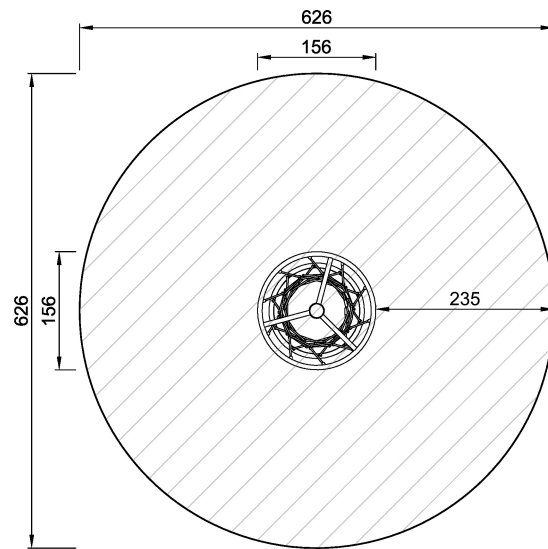

Product Line	Corocord™ rope playground
Category	Dynamics
Age group	5+
Max. fall height (CM)	277
Total height (CM)	277
Safety Zone	30.8 m2

IN-
GROU.

ASTM

COR203001-xx01
*277cm
**277cm
***30.8m²
1:100

COR203001
1:100

* = Highest designated play surface.
** = Total height of product.

Weight/heaviest parts	kg.	Installation (Manpower)	Persons
Concrete required	NaN m ³	Installation (Hours)	Hours
Foundation amount/footing	NaN	Excavation	NaN m ³