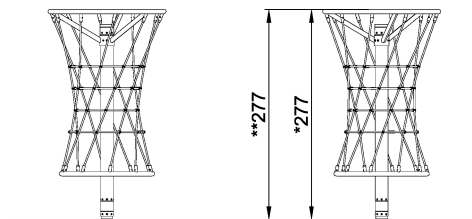

Product Line	Corocord™ rope playground
Category	Dynamics
Age group	5+
Max. fall height (CM)	277
Total height (CM)	277
Safety Zone	30.8 m2

IN-
GROU.

ASTM

COR203001-xx01
*277cm
**277cm
***30.8m²
1:100

COR203001
1:100

* = Highest designated play surface.
** = Total height of product.

Weight/heaviest parts	kg.	Installation (Manpower)	Persons
Concrete required	NaN m ³	Installation (Hours)	Hours
Foundation amount/footing	NaN	Excavation	NaN m ³