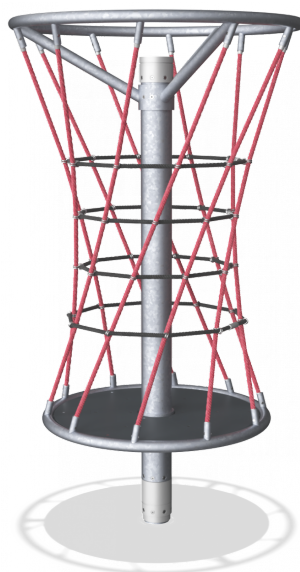

COR20300 Net Twister

Climbing and spinning at the same time. The KOMPAN Net Twister is a fun spinning climber that inspires social and physical play and can provide play for numerous children of different ages.

Climbing to the top, down and around is excellent and develops children's motor skills and muscle strength. Climbing to the top the piece also provides a perfect meeting place for children where they can sit and chat while the Net Twister is spinning. This stimulates children's sense of balance.

As older children love risky play too you will see them laying at the top of the Net Twister, spinning. Children spend a lot of energy, they cooperate and negotiate when they push the Net Twister. The perfect view from the top, climbing up, down and around and their desire to take risks in order to explore their limits, makes the Net Twister a favourite among children.

Product Line	Corocord™ rope playground
Category	Dynamics
Age group	5+
Max. fall height (CM)	277
Total height (CM)	277
Safety Zone	30.8 m2

IN-
GROU.

ASTM

COR203001-xx01
*277cm
**277cm
***30.8m²
1:100

COR203001
1:100