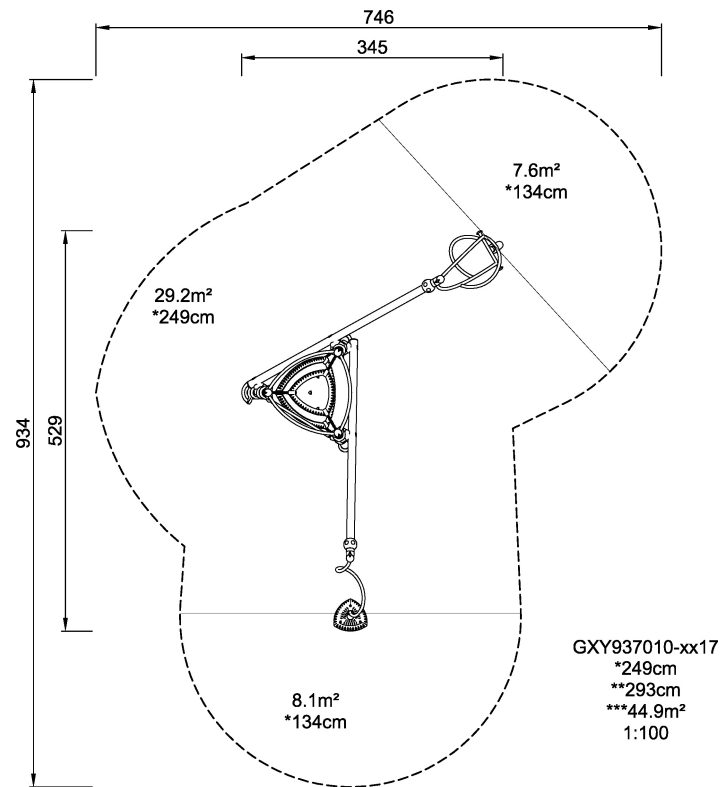

GXY937  
Nereide

A spacecraft with a multifunctional core. The Play Shell is easily accessed from ground level, provides a place to sit, lay or climb on and to watch the others or have a rest. The spinners give room for groups of 'pilots' for a fast spin or a peaceful rotation. The Satellite Spinner with the curved bar is speeding up or slowly turning, according to the wish or skillfulness of the users. Two children standing on the tilting platform have to act in total coordination to create a good spin. The Musca Spinner provides another rotation event where one child or a group can involve the whole body to create a spin. The spinning move forces the children to gather themselves and regain control - a physical, social and emotionally valuable experience.

<b>Product Line</b>	Urban climbing
<b>Category</b>	GALAXY™
<b>Age group</b>	6 - 15
<b>Max. fall height (CM)</b>	249
<b>Total height (CM)</b>	293
<b>Safety Zone</b>	44.9 m2

**SUR-  
FACE**

\* = Highest designated play surface.  
\*\* = Total height of product.