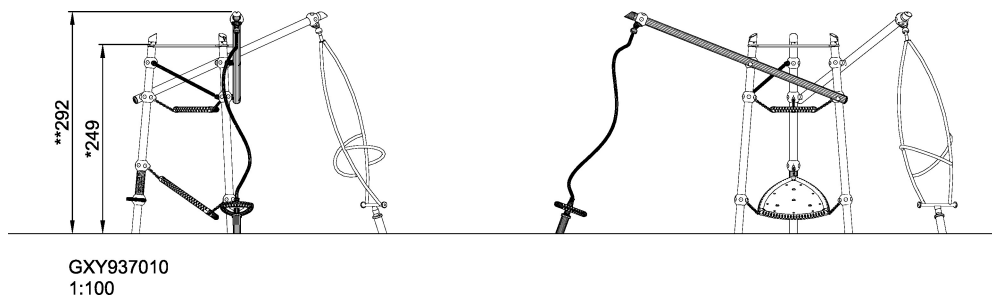

GXY937  
Nereide

A spacecraft with a multifunctional core. The Play Shell is easily accessed from ground level, provides a place to sit, lay or climb on and to watch the others or have a rest. The spinners give room for groups of 'pilots' for a fast spin or a peaceful rotation. The Satellite Spinner with the curved bar is speeding up or slowly turning, according to the wish or skillfulness of the users. Two children standing on the tilting platform have to act in total coordination to create a good spin. The Musca Spinner provides another rotation event where one child or a group can involve the whole body to create a spin. The spinning move forces the children to gather themselves and regain control - a physical, social and emotionally valuable experience.

<b>Product Line</b>	Urban climbing
<b>Category</b>	GALAXY™
<b>Age group</b>	6 - 15
<b>Max. fall height (CM)</b>	249
<b>Total height (CM)</b>	293
<b>Safety Zone</b>	44.9 m2

**SUR-  
FACE**

\* = Highest designated play surface.  
\*\* = Total height of product.