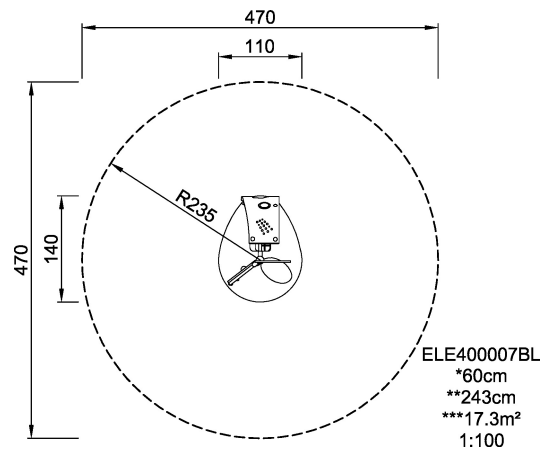

# ELE400007 Navigator

The Navigator is a small world of its own. On the raised deck the children can create their own play universe. Role-play, construction play and physical experiments all take place as the children drive or sail along, climb around the panels, balance on the edge and jump off for a quick escape. Adding to the play, the Navigator can be turned around and repositioned, to head off in a new direction.

<b>Product Line</b>	Traditional Play
<b>Category</b>	Supernova, carousels & spinners
<b>Age group</b>	2 - 6
<b>Max. fall height (CM)</b>	60
<b>Total height (CM)</b>	243
<b>Safety Zone</b>	17.3 m <sup>2</sup>

\* = Highest designated play surface.  
\*\* = Total height of product.

<b>Weight/heaviest parts</b>	kg.	<b>Installation (Manpower)</b>	Persons
<b>Concrete required</b>	NaN m <sup>3</sup>	<b>Installation (Hours)</b>	Hours
<b>Foundation amount/footing</b>	NaN	<b>Excavation</b>	NaN m <sup>3</sup>