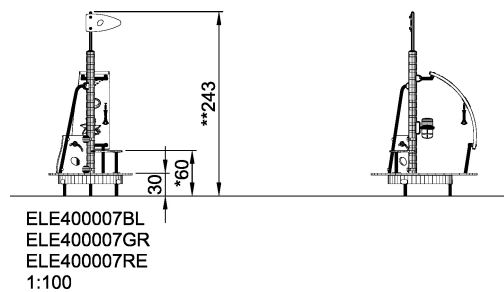

# ELE400007 Navigator

The Navigator is a small world of its own. On the raised deck the children can create their own play universe. Role-play, construction play and physical experiments all take place as the children drive or sail along, climb around the panels, balance on the edge and jump off for a quick escape. Adding to the play, the Navigator can be turned around and repositioned, to head off in a new direction.

<b>Product Line</b>	Traditional Play
<b>Category</b>	Supernova, carousels & spinners
<b>Age group</b>	2 - 6
<b>Max. fall height (CM)</b>	60
<b>Total height (CM)</b>	243
<b>Safety Zone</b>	17.3 m <sup>2</sup>

\* = Highest designated play surface.  
\*\* = Total height of product.

<b>Weight/heaviest parts</b>	kg.	<b>Installation (Manpower)</b>	Persons
<b>Concrete required</b>	NaN m <sup>3</sup>	<b>Installation (Hours)</b>	Hours
<b>Foundation amount/footing</b>	NaN	<b>Excavation</b>	NaN m <sup>3</sup>