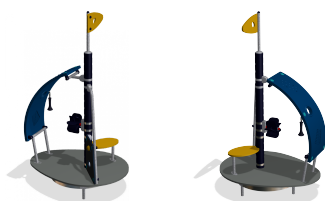

# ELE400007 Navigator

The Navigator is a small world of its own. On the raised deck the children can create their own play universe. Role-play, construction play and physical experiments all take place as the children drive or sail along, climb around the panels, balance on the edge and jump off for a quick escape. Adding to the play, the Navigator can be turned around and repositioned, to head off in a new direction.

<b>Product Line</b>	Traditional Play
<b>Category</b>	Supernova, carousels & spinners
<b>Age group</b>	2 - 6
<b>Max. fall height (CM)</b>	60
<b>Total height (CM)</b>	243
<b>Safety Zone</b>	17.3 m <sup>2</sup>