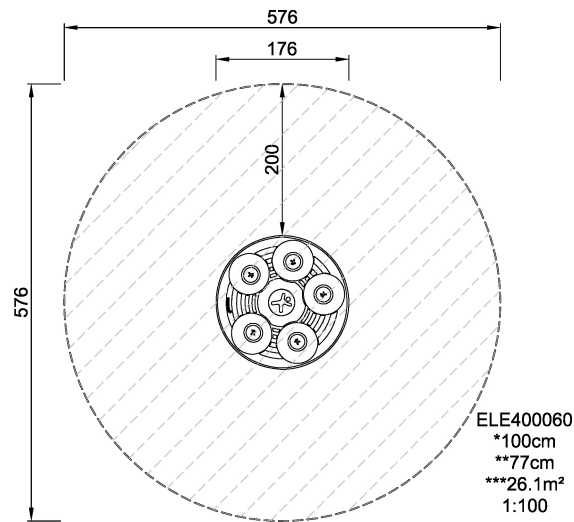

ELE400060

Multispinner Carousel

The KOMPAN Multispinner carousel is a thoroughly tested piece of fun social play and balance training, unique in function: the five seats are comfortable to get in and out. Here children lie, sit and the older and more agile children stand as the carousel spins. Younger children invent simple games according to which colour seat you get. Children can work the carousel up to a quite speedy spin - thrilling and fun.

Product Line	Traditional Play
Category	Supernova, carousels & spinners
Age group	3 - 15
Max. fall height (CM)	100
Total height (CM)	77
Safety Zone	26.1 m ²

SURFACE

ASTM

* = Highest designated play surface.
** = Total height of product.