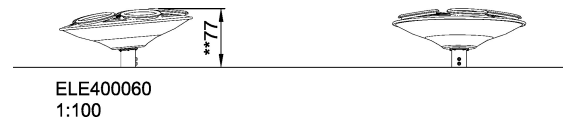

ELE400060

Multispinner Carousel

The KOMPAN Multispinner carousel is a thoroughly tested piece of fun social play and balance training, unique in function: the five seats are comfortable to get in and out. Here children lie, sit and the older and more agile children stand as the carousel spins. Younger children invent simple games according to which colour seat you get. Children can work the carousel up to a quite speedy spin - thrilling and fun.

Product Line	Traditional Play
Category	Supernova, carousels & spinners
Age group	3 - 15
Max. fall height (CM)	100
Total height (CM)	77
Safety Zone	26.1 m ²

SURFACE

ASTM

* = Highest designated play surface.
** = Total height of product.