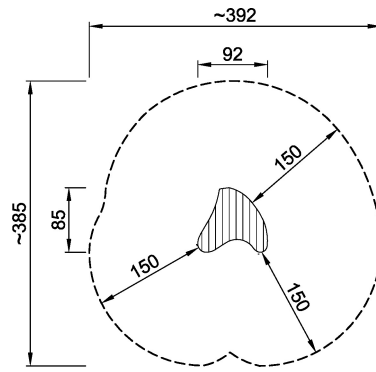

NRO104 Multi springer

The product is available as FSC® Certified (FSC® C004450) robinia wood on request.

Product Line	Organic Robinia
Category	Traditional play, Sand and water play
Age group	3 - 10
Max. fall height (CM)	60
Total height (CM)	46
Safety Zone	11.6 m2

SUR-
FACE

ASTM

NRO104
*60cm
**46cm
***11.6m²
1:100

* = Highest designated play surface.
** = Total height of product.

Weight/heaviest parts	kg.	Installation (Manpower)	Persons
Concrete required	NaN m3	Installation (Hours)	Hours
Foundation amount/footing	NaN	Excavation	NaN m3