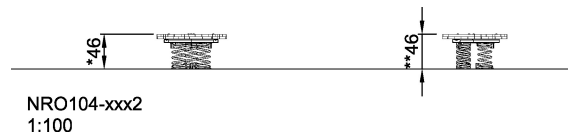

NRO104 Multi springer

The product is available as FSC® Certified (FSC® C004450) robinia wood on request.

Product Line	Organic Robinia
Category	Traditional play, Sand and water play
Age group	3 - 10
Max. fall height (CM)	60
Total height (CM)	46
Safety Zone	11.6 m2

SUR-
FACE

ASTM

NRO104
*60cm
**46cm
***11.6m²
1:100

* = Highest designated play surface.
** = Total height of product.

Weight/heaviest parts	kg.	Installation (Manpower)	Persons
Concrete required	NaN m3	Installation (Hours)	Hours
Foundation amount/footing	NaN	Excavation	NaN m3