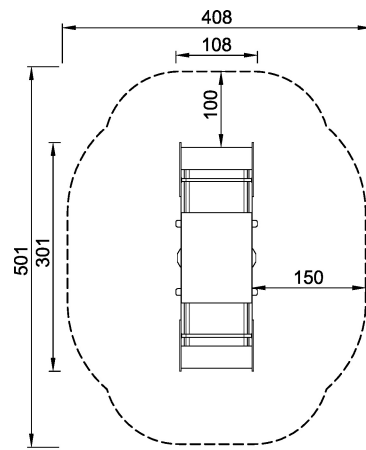

Product Line	Traditional Play
Category	Seesaws
Age group	3 - 8
Max. fall height (CM)	100
Total height (CM)	90
Safety Zone	16.4 m2

**SUR-
FACE**

KPL116
*100cm
**90cm
***16,4m²
1:100

KPL116-xx01
1:100

* = Highest designated play surface.
** = Total height of product.