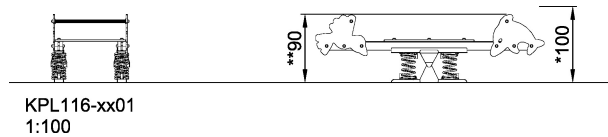

Product Line	Traditional Play
Category	Seesaws
Age group	3 - 8
Max. fall height (CM)	100
Total height (CM)	90
Safety Zone	16.4 m2

**SUR-
FACE**

KPL116
*100cm
**90cm
***16,4m²
1:100

KPL116-xx01
1:100

* = Highest designated play surface.
** = Total height of product.