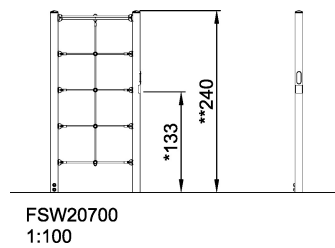

Product Line	Outdoor Fitness
Category	Street Workout & Calisthenics
Age group	13+
Max. fall height (CM)	233
Total height (CM)	240
Safety Zone	18.5 m ²

**SUR-
FACE**

**IN-
GROU.**

ASTM

* = Highest designated play surface.
** = Total height of product.