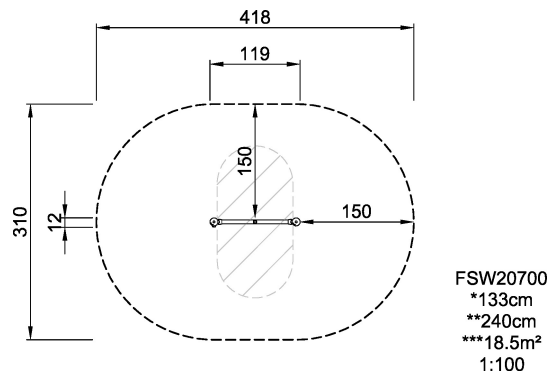

Product Line	Outdoor Fitness
Category	Street Workout & Calisthenics
Age group	13+
Max. fall height (CM)	233
Total height (CM)	240
Safety Zone	18.5 m ²

**SUR-
FACE**

**IN-
GROU.**

ASTM

* = Highest designated play surface.
** = Total height of product.