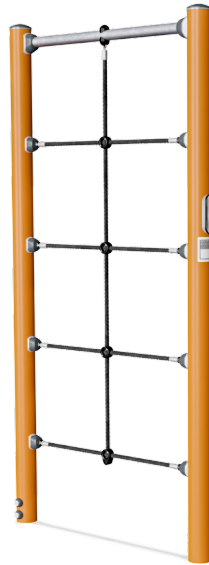

FSW20700 Multi Net

A climbing structure with an overhead pull up bar that offers support for varying the difficulty levels of own bodyweight exercises. The Multi Net is perfect as a training tool preparing for climbing movements in obstacle and survival runs.

Product Line	Outdoor Fitness
Category	Street Workout & Calisthenics
Age group	13+
Max. fall height (CM)	233
Total height (CM)	240
Safety Zone	18.5 m ²

**SUR-
FACE**

**IN-
GROU.**

ASTM

* = Highest designated play surface.
** = Total height of product.