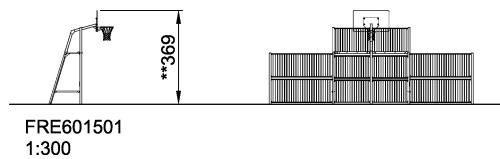

## Multi Goal, 8 meter

Encourage ball games without having space for an entire pitch. With a multi goal, you define where the game should be carried out and create a brilliant spot for one-directional play. One-direction does not limit use, many can still play both together and against each other. The 8-meter-wide multi goal wall keeps the ball to one side and comes standard as all steel with a 3-meter-wide goal ideal for basketball, football, futsal, and handball. The design can be configured with following options available:

**Age group** 3+

**SUR-  
FACE**

**IN-  
GROU.**

**ASTM**

\* = Highest designated play surface.  
\*\* = Total height of product.

<b>Weight/heaviest parts</b>	kg.	<b>Installation (Manpower)</b>	Persons
<b>Concrete required</b>	NaN m3	<b>Installation (Hours)</b>	Hours
<b>Foundation amount/footing</b>	NaN	<b>Excavation</b>	NaN m3