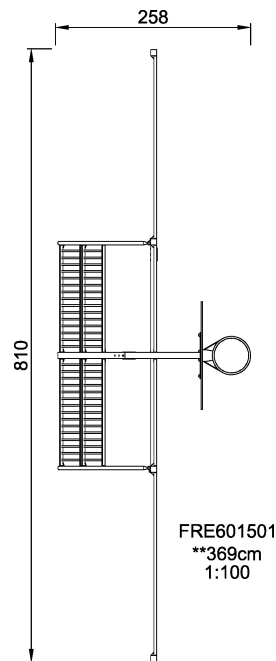

## Multi Goal, 8 meter

Encourage ball games without having space for an entire pitch. With a multi goal, you define where the game should be carried out and create a brilliant spot for one-directional play. One-direction does not limit use, many can still play both together and against each other. The 8-meter-wide multi goal wall keeps the ball to one side and comes standard as all steel with a 3-meter-wide goal ideal for basketball, football, futsal, and handball. The design can be configured with following options available:

**Age group** 3+

**SUR-  
FACE**

**IN-  
GROU.**

**ASTM**

\* = Highest designated play surface.  
\*\* = Total height of product.

<b>Weight/heaviest parts</b>	kg.	<b>Installation (Manpower)</b>	Persons
<b>Concrete required</b>	NaN m3	<b>Installation (Hours)</b>	Hours
<b>Foundation amount/footing</b>	NaN	<b>Excavation</b>	NaN m3