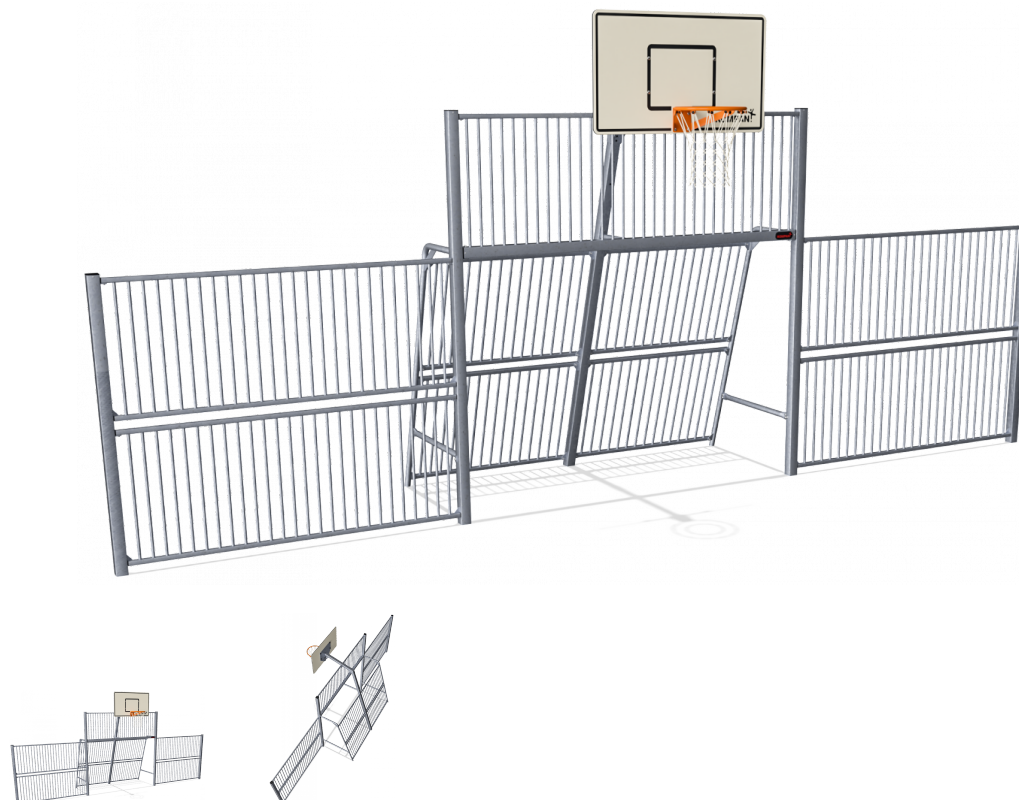

## Multi Goal, 8 meter

Encourage ball games without having space for an entire pitch. With a multi goal, you define where the game should be carried out and create a brilliant spot for one-directional play. One-direction does not limit use, many can still play both together and against each other. The 8-meter-wide multi goal wall keeps the ball to one side and comes standard as all steel with a 3-meter-wide goal ideal for basketball, football, futsal, and handball. The design can be configured with following options available:

- Panel type (steel, coloured plates, wooden look)
- Target shooting play panels
- Closed main goal (steel or net)
- Colours depending on material

**Product Line** Multi Use Games Area

**Category** Goal Walls & Panna

**Age group** 3+

**SUR-  
FACE**

**IN-  
GROU.**

**ASTM**

\* = Highest designated play surface.  
\*\* = Total height of product.

<b>Weight/heaviest parts</b>	kg.	<b>Installation (Manpower)</b>	Persons
<b>Concrete required</b>	NaN m3	<b>Installation (Hours)</b>	Hours
<b>Foundation amount/footing</b>	NaN	<b>Excavation</b>	NaN m3