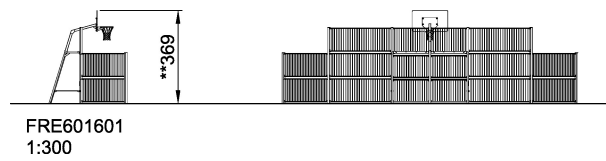

# Multi Goal, 12 meter

Encourage ball games without having space for an entire pitch. With a multi goal, you define where the game should be carried out and create a brilliant spot for one-directional play. One-direction does not limit use, many can still play both together and against each other. The 12-meter-wide multi goal wall keeps the ball to one side, and with the last panel being angled, it also adds a natural side parameter. It comes standard as all steel with a 3-meter-wide goal ideal for basketball, football, futsal, and handball.

**Product Line** Multi Use Games Area

**Category** Goal Walls & Panna

**Age group** 3+

**SUR-  
FACE**

**IN-  
GROU.**

**ASTM**

\* = Highest designated play surface.  
\*\* = Total height of product.

<b>Weight/heaviest parts</b>	kg.	<b>Installation (Manpower)</b>	Persons
<b>Concrete required</b>	NaN m3	<b>Installation (Hours)</b>	Hours
<b>Foundation amount/footing</b>	NaN	<b>Excavation</b>	NaN m3