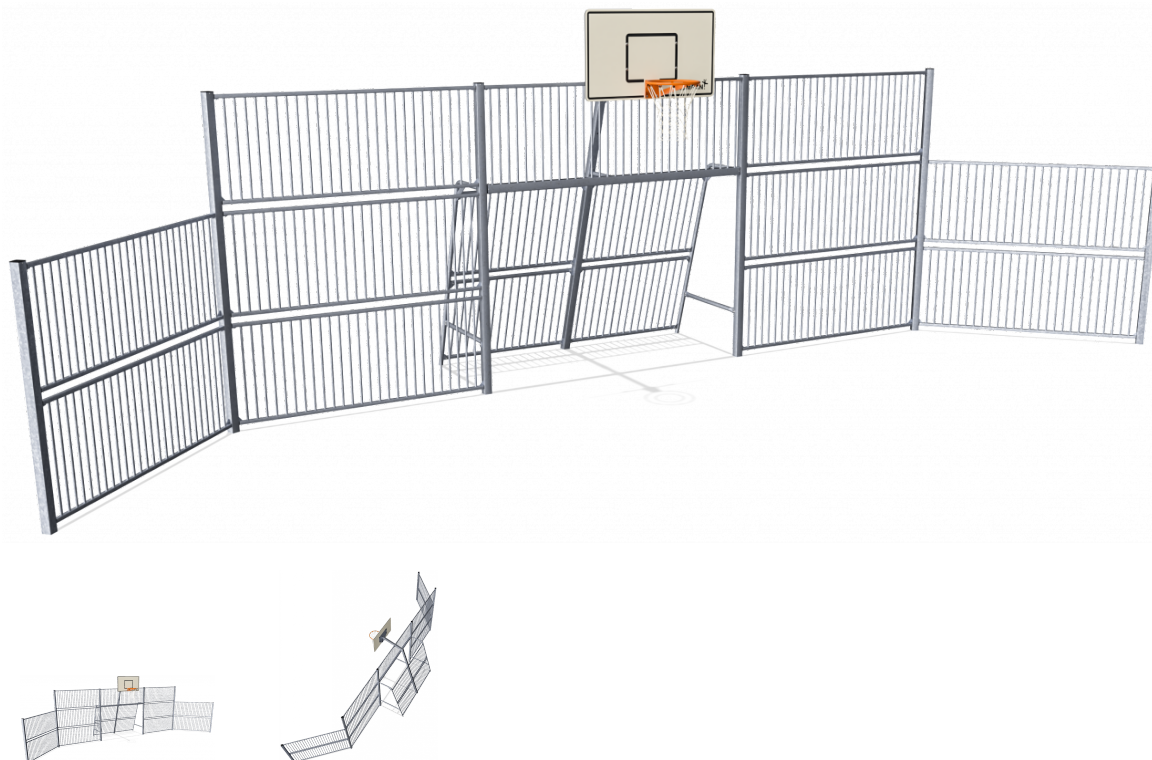

# Multi Goal, 12 meter

Encourage ball games without having space for an entire pitch. With a multi goal, you define where the game should be carried out and create a brilliant spot for one-directional play. One-direction does not limit use, many can still play both together and against each other. The 12-meter-wide multi goal wall keeps the ball to one side, and with the last panel being angled, it also adds a natural side parameter. It comes standard as all steel with a 3-meter-wide goal ideal for basketball, football, futsal, and handball.

The design can be configured with following options available:

- Panel type (steel, coloured plates, wooden look)
- Target shooting play panels
- Closed main goal (steel or net)
- Colours depending on material

**Product Line** Multi Use Games Area

**Category** Goal Walls & Panna

**Age group** 3+

**SUR-  
FACE**

**IN-  
GROU.**

**ASTM**

\* = Highest designated play surface.  
\*\* = Total height of product.

<b>Weight/heaviest parts</b>	kg.	<b>Installation (Manpower)</b>	Persons
<b>Concrete required</b>	NaN m3	<b>Installation (Hours)</b>	Hours
<b>Foundation amount/footing</b>	NaN	<b>Excavation</b>	NaN m3