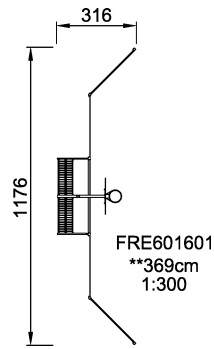

# Multi Goal, 12 meter

Encourage ball games without having space for an entire pitch. With a multi goal, you define where the game should be carried out and create a brilliant spot for one-directional play. One-direction does not limit use, many can still play both together and against each other. The 12-meter-wide multi goal wall keeps the ball to one side, and with the last panel being angled, it also adds a natural side parameter. It comes standard as all steel with a 3-meter-wide goal ideal for basketball, football, futsal, and handball.

**Product Line** Multi Use Games Area

**Category** Goal Walls & Panna

**Age group** 3+

**SUR-  
FACE**

**IN-  
GROU.**

**ASTM**

\* = Highest designated play surface.  
\*\* = Total height of product.

<b>Weight/heaviest parts</b>	kg.	<b>Installation (Manpower)</b>	Persons
<b>Concrete required</b>	NaN m3	<b>Installation (Hours)</b>	Hours
<b>Foundation amount/footing</b>	NaN	<b>Excavation</b>	NaN m3