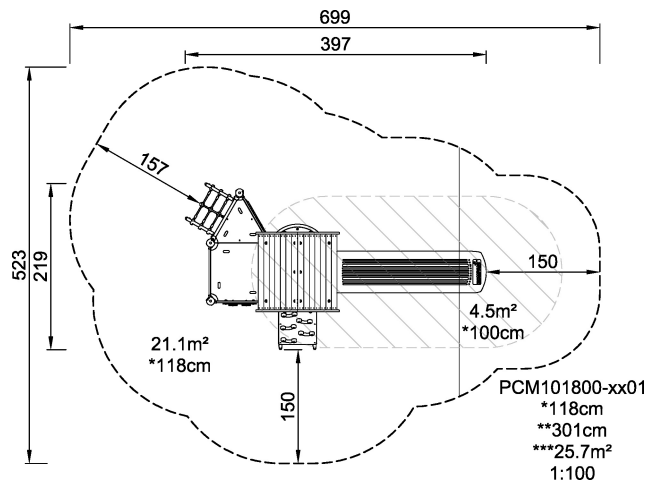

# Multi deck play tower, wood posts, plastic slide

With its many different activities this play tower offers high play value and supports children's development in all major areas. The inclined climbing wall and the climbing net will acquire balance and cross body coordination. The lower platform has two panels: the port window and the flower panel. From the high platform the slide can be used for a quick exit. At ground level, children can also play under the structure with the shop counter, and a bench offers a setting for social interactions.

<b>Product Line</b>	Multi play structures
<b>Category</b>	MOMENTS™ MINI Toddler & Preschool
<b>Age group</b>	2 - 6
<b>Max. fall height (CM)</b>	118
<b>Total height (CM)</b>	301
<b>Safety Zone</b>	25.7 m2

IN-  
GROU.

\* = Highest designated play surface.  
\*\* = Total height of product.

<b>Weight/heaviest parts</b>	kg.	<b>Installation (Manpower)</b>	Persons
<b>Concrete required</b>	NaN m <sup>3</sup>	<b>Installation (Hours)</b>	Hours
<b>Foundation amount/footing</b>	NaN	<b>Excavation</b>	NaN m <sup>3</sup>