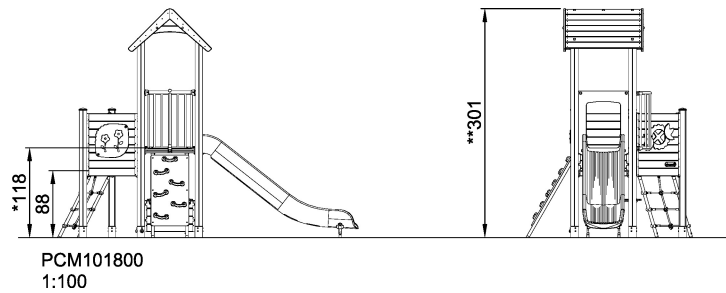

# Multi deck play tower, wood posts, plastic slide

With its many different activities this play tower offers high play value and supports children's development in all major areas. The inclined climbing wall and the climbing net will acquire balance and cross body coordination. The lower platform has two panels: the port window and the flower panel. From the high platform the slide can be used for a quick exit. At ground level, children can also play under the structure with the shop counter, and a bench offers a setting for social interactions.

<b>Product Line</b>	Multi play structures
<b>Category</b>	MOMENTS™ MINI Toddler & Preschool
<b>Age group</b>	2 - 6
<b>Max. fall height (CM)</b>	118
<b>Total height (CM)</b>	301
<b>Safety Zone</b>	25.7 m2

IN-  
GROU.

\* = Highest designated play surface.  
\*\* = Total height of product.

<b>Weight/heaviest parts</b>	kg.	<b>Installation (Manpower)</b>	Persons
<b>Concrete required</b>	NaN m <sup>3</sup>	<b>Installation (Hours)</b>	Hours
<b>Foundation amount/footing</b>	NaN	<b>Excavation</b>	NaN m <sup>3</sup>