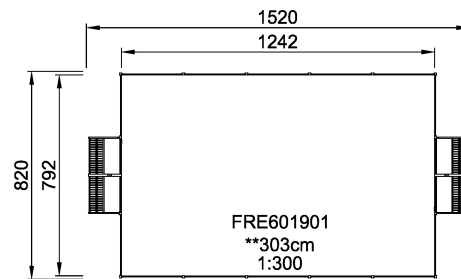

Prices exclude surfacing.

Following options are available:

- Height from 1 to 5 m
- Panel type (steel, coloured HDPE plates, wooden look, net, target shooting)
- Post colour
- 45° or 90° corners
- Closed main goal (steel or net)
- Inside baskets
- Outside baskets
- Hockey goals (1.5 x 1 m)
- Panna goals (1.2 x 0.7 m)
- Freestanding baskets
- Multinet (height adjustable)
- Target shooting play panels
- Entrance gate
- Entrance gate (Hockey style)
- Service gate
- Wheel chair entrance

Contact KOMPAN to get started.

Product Line Multi Use Games Area

Category MUGA by Size

Age group 3+

**SUR-
FACE**

**IN-
GROU.**

ASTM

* = Highest designated play surface.
** = Total height of product.