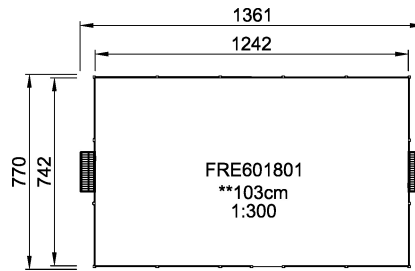

FRE601801

MUGA, 8x14 meter

Build your own Multi Use Games Area exactly as you want it. You start with a basic 8 x 14 m steel solution, and then you can configure the design and functionality to fit your needs and budget.

Prices exclude surfacing.

Following options are available:

- Height from 1 to 5 m
- Panel type (steel, coloured HDPE plates, wooden look, net, target shooting)
- Post colour
- 45° or 90° corners
- Closed main goal (steel or net)
- Inside baskets
- Outside baskets
- Hockey goals (1.5 x 1 m)
- Panna goals (1.2 x 0.7 m)
- Freestanding baskets
- Multinet (height adjustable)
- Target shooting play panels
- Entrance gate
- Entrance gate (Hockey style)
- Service gate
- Wheel chair entrance

ADA / INCLUSIVE

ASTM

* = Highest designated play surface.
** = Total height of product.

Weight/heaviest parts	kg.	Installation (Manpower)	Persons
Concrete required	NaN m3	Installation (Hours)	Hours
Foundation amount/footing	NaN	Excavation	NaN m3