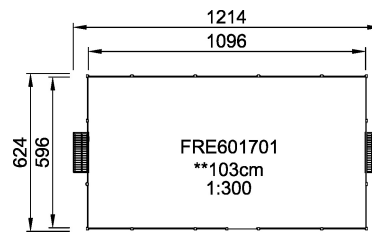

Prices exclude surfacing.

Following options are available:

- Height from 1 to 5 m
 - Panel type (steel, coloured HDPE plates, wooden look, net, target shooting)
 - Post colour
 - 45° or 90° corners
 - Closed main goal (steel or net)
 - Inside baskets
 - Outside baskets
 - Hockey goals (1.5 x 1 m)
 - Panna goals (1.2 x 0.7 m)
 - Freestanding baskets
 - Multinet (height adjustable)
 - Target shooting play panels
 - Entrance gate
 - Entrance gate (Hockey style)
 - Service gate
 - Wheel chair entrance
- Contact KOMPAN to get started.

Product Line Multi Use Games Area

Category MUGA by Size

Age group 3+

**SUR-
FACE**

**IN-
GROU.**

ASTM

* = Highest designated play surface.
** = Total height of product.

Weight/heaviest parts	kg.	Installation (Manpower)	Persons
Concrete required	NaN m3	Installation (Hours)	Hours
Foundation amount/footing	NaN	Excavation	NaN m3