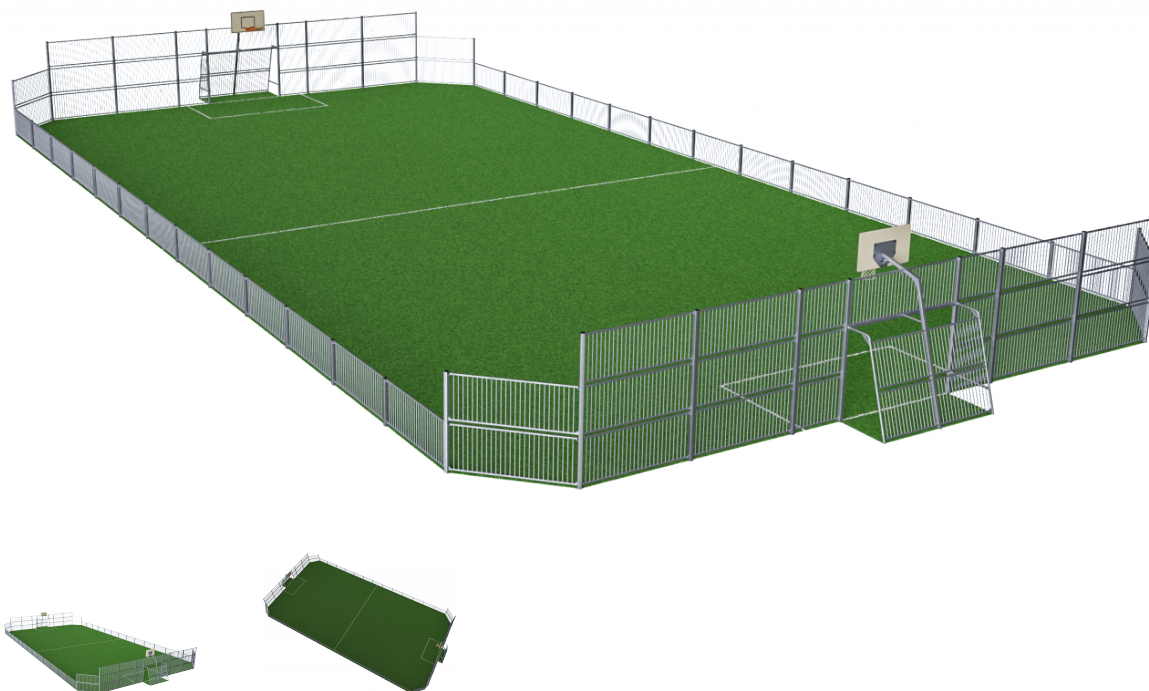

FRE603001

MUGA, 19x39 meter

KOMPAN
Let's play

Build your own Multi Use Games Area (MUGA) exactly as you want it. You start with a basic 19 x 39 m steel solution, and then you can configure the design and functionality to fit your needs and budget.

Prices exclude surfacing.

Following options are available:

- Height from 1 to 5 m
- Panel type (steel, coloured HDPE plates, wooden look, net, target shooting)
- Post colour
- 45° or 90° corners
- Closed main goal (steel or net)
- Inside baskets
- Outside baskets
- Hockey goals (1.5 x 1 m)
- Panna goals (1.2 x 0.7 m)
- Freestanding baskets
- Multinet (height adjustable)
- Target shooting play panels
- Entrance gate
- Entrance gate (Hockey style)
- Service gate
- Wheel chair entrance

Contact KOMPAN to get started.

Product Line Multi Use Games Area

Category MUGA by Size

Age group 3+

**SUR-
FACE**

**IN-
GROU.**

ASTM

* = Highest designated play surface.
** = Total height of product.