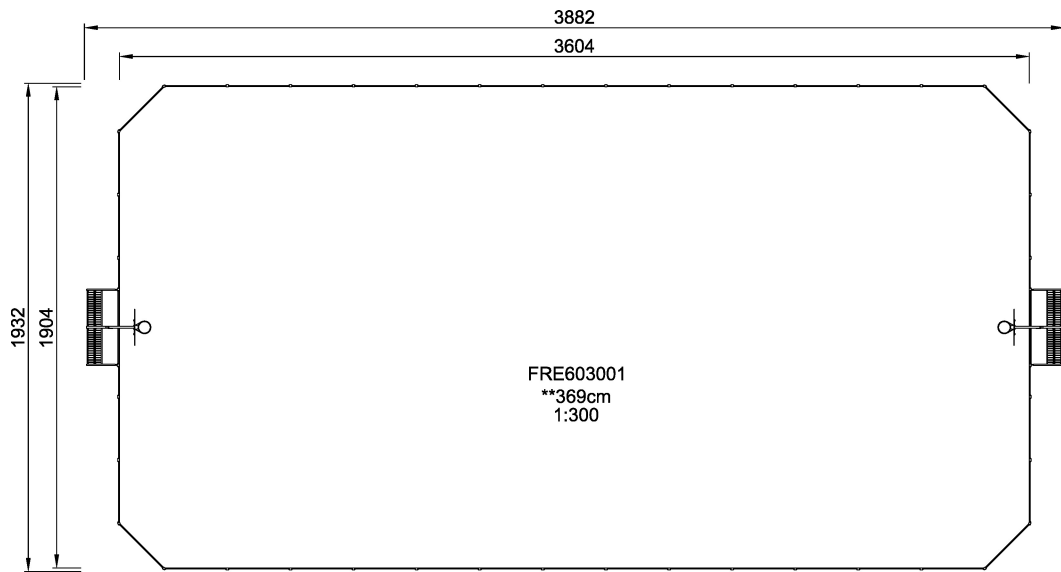

Prices exclude surfacing.

Following options are available:

- Height from 1 to 5 m
- Panel type (steel, coloured HDPE plates, wooden look, net, target shooting)
- Post colour
- 45° or 90° corners
- Closed main goal (steel or net)
- Inside baskets
- Outside baskets
- Hockey goals (1.5 x 1 m)
- Panna goals (1.2 x 0.7 m)
- Freestanding baskets
- Multinet (height adjustable)
- Target shooting play panels
- Entrance gate
- Entrance gate (Hockey style)
- Service gate
- Wheel chair entrance

Contact KOMPAN to get started.

Product Line Multi Use Games Area

Category MUGA by Size

Age group 3+

**SUR-
FACE**

**IN-
GROU.**

ASTM

* = Highest designated play surface.
** = Total height of product.