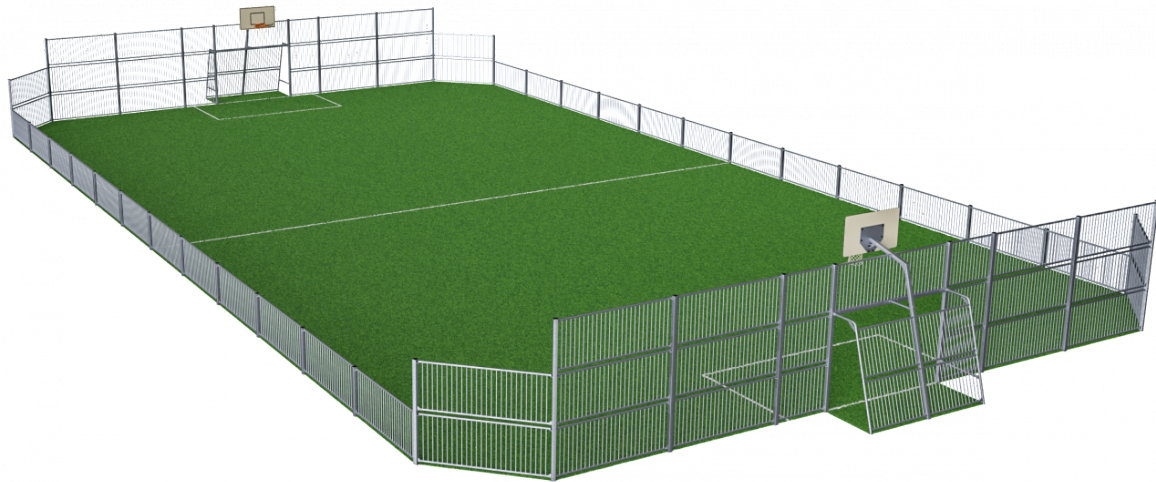

FRE602901

MUGA, 19x36 meter

Build your own Multi Use Games Area exactly as you want it. You start with a basic 19 x 36 m steel solution, and then you can configure the design and functionality to fit your needs and budget.

Prices exclude surfacing.

Following options are available:

- Height from 1 to 5 m
 - Panel type (steel, coloured HDPE plates, wooden look, net, target shooting)
 - Post colour
 - 45° or 90° corners
 - Closed main goal (steel or net)
 - Inside baskets
 - Outside baskets
 - Hockey goals (1.5 x 1 m)
 - Panna goals (1.2 x 0.7 m)
 - Freestanding baskets
 - Multinet (height adjustable)
 - Target shooting play panels
 - Entrance gate
 - Entrance gate (Hockey style)
 - Service gate
 - Wheel chair entrance
- Contact KOMPAN to get started.

Product Line Multi Use Games Area

Category MUGA by Size

Age group 3+

**SUR-
FACE**

**IN-
GROU.**

ASTM

* = Highest designated play surface.
** = Total height of product.

Weight/heaviest parts	kg.	Installation (Manpower)	Persons
Concrete required	NaN m3	Installation (Hours)	Hours
Foundation amount/footing	NaN	Excavation	NaN m3