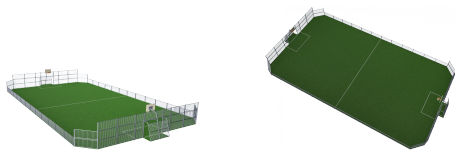

FRE602901

MUGA, 19x36 meter

Build your own Multi Use Games Area exactly as you want it. You start with a basic 19 x 36 m steel solution, and then you can configure the design and functionality to fit your needs and budget.

Prices exclude surfacing.

Following options are available:

- Height from 1 to 5 m
 - Panel type (steel, coloured HDPE plates, wooden look, net, target shooting)
 - Post colour
 - 45° or 90° corners
 - Closed main goal (steel or net)
 - Inside baskets
 - Outside baskets
 - Hockey goals (1.5 x 1 m)
 - Panna goals (1.2 x 0.7 m)
 - Freestanding baskets
 - Multinet (height adjustable)
 - Target shooting play panels
 - Entrance gate
 - Entrance gate (Hockey style)
 - Service gate
 - Wheel chair entrance
- Contact KOMPAN to get started.

Product Line Multi Use Games Area

Category MUGA by Size

Age group 3+

**SUR-
FACE**

**IN-
GROU.**

ASTM

* = Highest designated play surface.
** = Total height of product.

Weight/heaviest parts	kg.	Installation (Manpower)	Persons
Concrete required	NaN m3	Installation (Hours)	Hours
Foundation amount/footing	NaN	Excavation	NaN m3