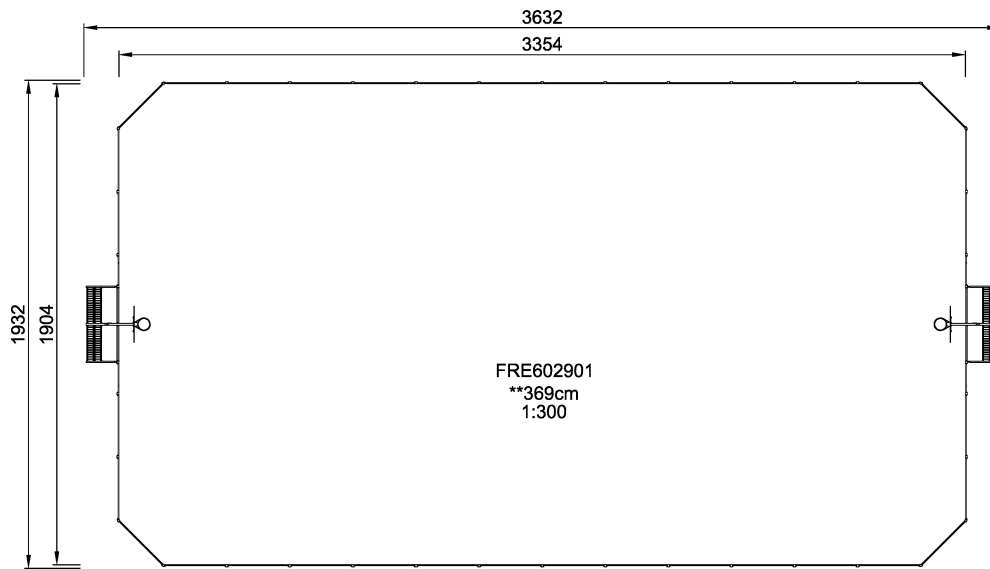

FRE602901

MUGA, 19x36 meter

Build your own Multi Use Games Area exactly as you want it. You start with a basic 19 x 36 m steel solution, and then you can configure the design and functionality to fit your needs and budget.

Prices exclude surfacing.

Following options are available:

- Height from 1 to 5 m
 - Panel type (steel, coloured HDPE plates, wooden look, net, target shooting)
 - Post colour
 - 45° or 90° corners
 - Closed main goal (steel or net)
 - Inside baskets
 - Outside baskets
 - Hockey goals (1.5 x 1 m)
 - Panna goals (1.2 x 0.7 m)
 - Freestanding baskets
 - Multinet (height adjustable)
 - Target shooting play panels
 - Entrance gate
 - Entrance gate (Hockey style)
 - Service gate
 - Wheel chair entrance
- Contact KOMPAN to get started.

Product Line Multi Use Games Area

Category MUGA by Size

Age group 3+

**SUR-
FACE**

**IN-
GROU.**

ASTM

* = Highest designated play surface.
** = Total height of product.

Weight/heaviest parts	kg.	Installation (Manpower)	Persons
Concrete required	NaN m3	Installation (Hours)	Hours
Foundation amount/footing	NaN	Excavation	NaN m3