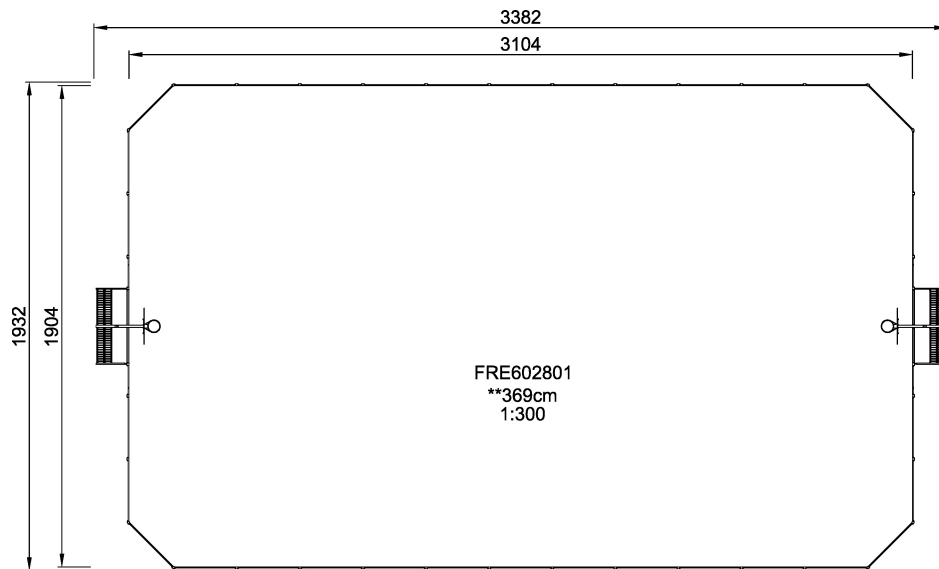

Prices exclude surfacing.

Following options are available:

- Height from 1 to 5 m
- Panel type (steel, coloured HDPE plates, wooden look, net, target shooting)
- Post colour
- 45° or 90° corners
- Closed main goal (steel or net)
- Inside baskets
- Outside baskets
- Hockey goals (1.5 x 1 m)
- Panna goals (1.2 x 0.7 m)
- Freestanding baskets
- Multinet (height adjustable)
- Target shooting play panels
- Entrance gate
- Entrance gate (Hockey style)
- Service gate
- Wheel chair entrance

Contact KOMPAN to get started.

Product Line Multi Use Games Area

Category MUGA by Size

Age group 3+

RULES PLAY

INCLUSIVE

SUR-
FACE

IN-
GROU.

ADA / INCLUSIVE

ASTM

* = Highest designated play surface.
** = Total height of product.

Weight/heaviest parts	kg.	Installation (Manpower)	Persons
Concrete required	NaN m3	Installation (Hours)	Hours
Foundation amount/footing	NaN	Excavation	NaN m3