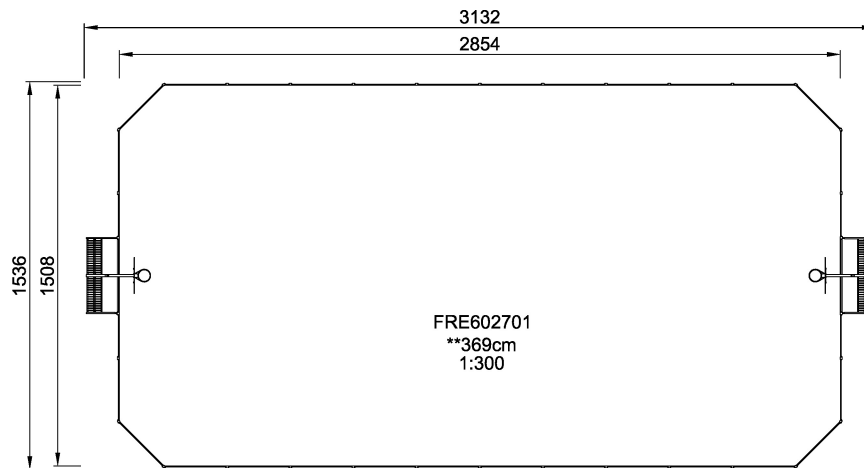

Prices exclude surfacing.

Following options are available:

- Height from 1 to 5 m
- Panel type (steel, coloured HDPE plates, wooden look, net, target shooting)
- Post colour
- 45° or 90° corners
- Closed main goal (steel or net)
- Inside baskets
- Outside baskets
- Hockey goals (1.5 x 1 m)
- Panna goals (1.2 x 0.7 m)
- Freestanding baskets
- Multinet (height adjustable)
- Target shooting play panels
- Entrance gate
- Entrance gate (Hockey style)
- Service gate
- Wheel chair entrance

Contact KOMPAN to get started.

Product Line Multi Use Games Area

Category MUGA by Size

Age group 3+

RULES PLAY

INCLUSIVE

SUR-
FACE

IN-
GROU.

ADA / INCLUSIVE

ASTM

* = Highest designated play surface.
** = Total height of product.

Weight/heaviest parts	kg.	Installation (Manpower)	Persons
Concrete required	NaN m3	Installation (Hours)	Hours
Foundation amount/footing	NaN	Excavation	NaN m3