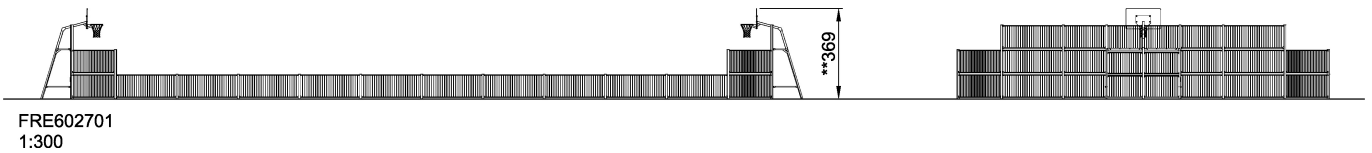

Prices exclude surfacing.

Following options are available:

- Height from 1 to 5 m
- Panel type (steel, coloured HDPE plates, wooden look, net, target shooting)
- Post colour
- 45° or 90° corners
- Closed main goal (steel or net)
- Inside baskets
- Outside baskets
- Hockey goals (1.5 x 1 m)
- Panna goals (1.2 x 0.7 m)
- Freestanding baskets
- Multinet (height adjustable)
- Target shooting play panels
- Entrance gate
- Entrance gate (Hockey style)
- Service gate
- Wheel chair entrance

Contact KOMPAN to get started.

Product Line Multi Use Games Area

Category MUGA by Size

Age group 3+

RULES PLAY

INCLUSIVE

SUR-
FACE

IN-
GROU.

ADA / INCLUSIVE

ASTM

* = Highest designated play surface.
** = Total height of product.

Weight/heaviest parts	kg.	Installation (Manpower)	Persons
Concrete required	NaN m3	Installation (Hours)	Hours
Foundation amount/footing	NaN	Excavation	NaN m3