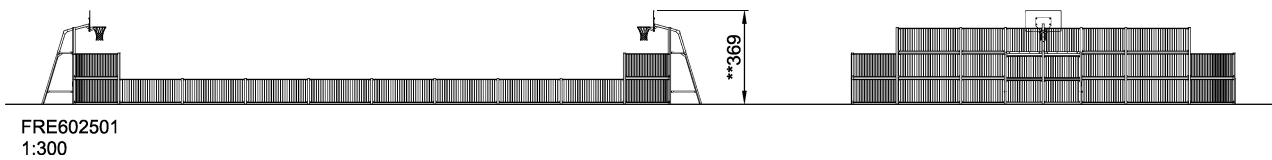

Prices exclude surfacing.

Following options are available:

- Height from 1 to 5 m
- Panel type (steel, coloured HDPE plates, wooden look, net, target shooting)
- Post colour
- 45° or 90° corners
- Closed main goal (steel or net)
- Inside baskets
- Outside baskets
- Hockey goals (1.5 x 1 m)
- Panna goals (1.2 x 0.7 m)
- Freestanding baskets
- Multinet (height adjustable)
- Target shooting play panels
- Entrance gate
- Entrance gate (Hockey style)
- Service gate
- Wheel chair entrance

Contact KOMPAN to get started.

**Product Line** Multi Use Games Area

**Category** MUGA by Size

**Age group** 3+

**SUR-  
FACE**

**IN-  
GROU.**

**ASTM**

\* = Highest designated play surface.  
\*\* = Total height of product.