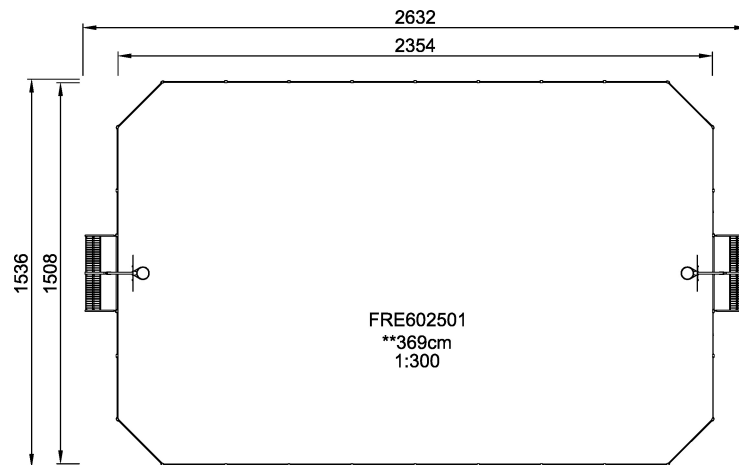

Prices exclude surfacing.

Following options are available:

- Height from 1 to 5 m
- Panel type (steel, coloured HDPE plates, wooden look, net, target shooting)
- Post colour
- 45° or 90° corners
- Closed main goal (steel or net)
- Inside baskets
- Outside baskets
- Hockey goals (1.5 x 1 m)
- Panna goals (1.2 x 0.7 m)
- Freestanding baskets
- Multinet (height adjustable)
- Target shooting play panels
- Entrance gate
- Entrance gate (Hockey style)
- Service gate
- Wheel chair entrance

Contact KOMPAN to get started.

**Product Line** Multi Use Games Area

**Category** MUGA by Size

**Age group** 3+

**SUR-  
FACE**

**IN-  
GROU.**

**ASTM**

\* = Highest designated play surface.  
\*\* = Total height of product.