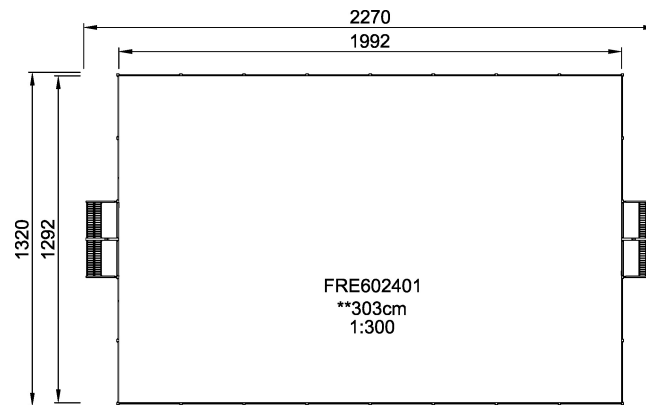

Prices exclude surfacing.

Following options are available:

- Height from 1 to 5 m
- Panel type (steel, coloured HDPE plates, wooden look, net, target shooting)
- Post colour
- 45° or 90° corners
- Closed main goal (steel or net)
- Inside baskets
- Outside baskets
- Hockey goals (1.5 x 1 m)
- Panna goals (1.2 x 0.7 m)
- Freestanding baskets
- Multinet (height adjustable)
- Target shooting play panels
- Entrance gate
- Entrance gate (Hockey style)
- Service gate
- Wheel chair entrance

Contact KOMPAN to get started.

Product Line Multi Use Games Area

Category MUGA by Size

Age group 3+

**SUR-
FACE**

**IN-
GROU.**

ASTM

* = Highest designated play surface.
** = Total height of product.