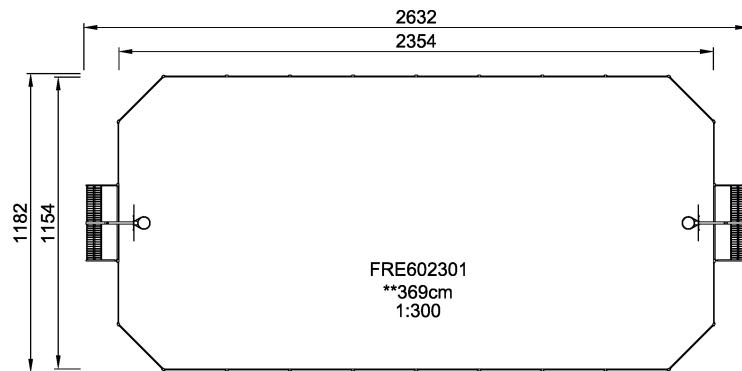

Prices exclude surfacing.

Following options are available:

- Height from 1 to 5 m
- Panel type (steel, coloured HDPE plates, wooden look, net, target shooting)
- Post colour
- 45° or 90° corners
- Closed main goal (steel or net)
- Inside baskets
- Outside baskets
- Hockey goals (1.5 x 1 m)
- Panna goals (1.2 x 0.7 m)
- Freestanding baskets
- Multinet (height adjustable)
- Target shooting play panels
- Entrance gate
- Entrance gate (Hockey style)
- Service gate
- Wheel chair entrance

Contact KOMPAN to get started.

Product Line Multi Use Games Area

Category MUGA by Size

Age group 3+

RULES PLAY

INCLUSIVE

SUR-
FACE

IN-
GROU.

ADA / INCLUSIVE

ASTM

* = Highest designated play surface.
** = Total height of product.

Weight/heaviest parts	kg.	Installation (Manpower)	Persons
Concrete required	NaN m3	Installation (Hours)	Hours
Foundation amount/footing	NaN	Excavation	NaN m3