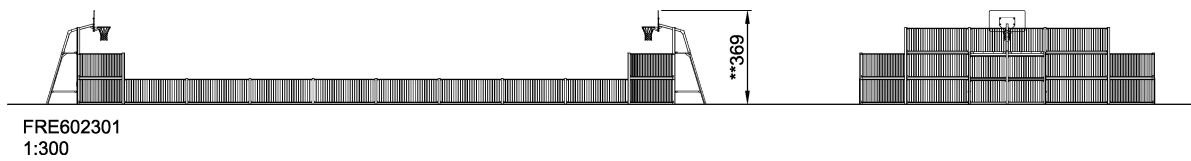

Prices exclude surfacing.

Following options are available:

- Height from 1 to 5 m
- Panel type (steel, coloured HDPE plates, wooden look, net, target shooting)
- Post colour
- 45° or 90° corners
- Closed main goal (steel or net)
- Inside baskets
- Outside baskets
- Hockey goals (1.5 x 1 m)
- Panna goals (1.2 x 0.7 m)
- Freestanding baskets
- Multinet (height adjustable)
- Target shooting play panels
- Entrance gate
- Entrance gate (Hockey style)
- Service gate
- Wheel chair entrance

Contact KOMPAN to get started.

Product Line Multi Use Games Area

Category MUGA by Size

Age group 3+

RULES PLAY

INCLUSIVE

SUR-
FACE

IN-
GROU.

ADA / INCLUSIVE

ASTM

* = Highest designated play surface.
** = Total height of product.

Weight/heaviest parts	kg.	Installation (Manpower)	Persons
Concrete required	NaN m3	Installation (Hours)	Hours
Foundation amount/footing	NaN	Excavation	NaN m3