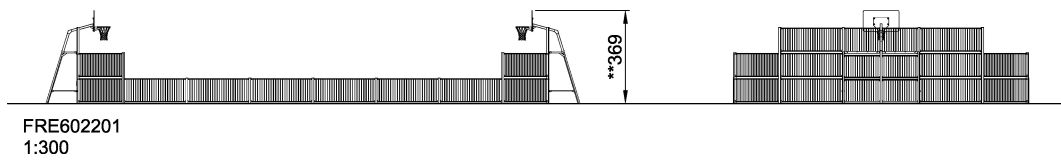

Prices exclude surfacing.

Following options are available:

- Height from 1 to 5 m
- Panel type (steel, coloured HDPE plates, wooden look, net, target shooting)
- Post colour
- 45° or 90° corners
- Closed main goal (steel or net)
- Inside baskets
- Outside baskets
- Hockey goals (1.5 x 1 m)
- Panna goals (1.2 x 0.7 m)
- Freestanding baskets
- Multinet (height adjustable)
- Target shooting play panels
- Entrance gate
- Entrance gate (Hockey style)
- Service gate
- Wheel chair entrance

Contact KOMPAN to get started.

**Product Line** Multi Use Games Area

**Category** MUGA by Size

**Age group** 3+

**SUR-  
FACE**

**IN-  
GROU.**

**ASTM**

\* = Highest designated play surface.  
\*\* = Total height of product.