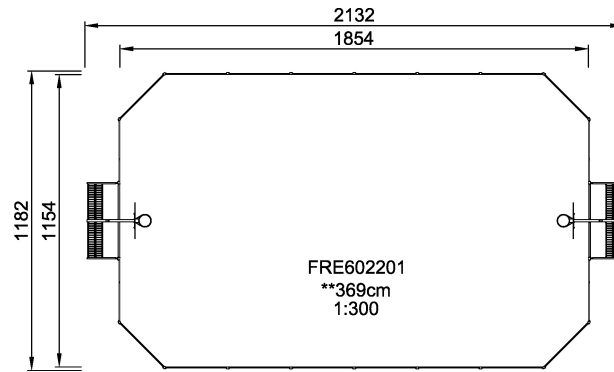

Prices exclude surfacing.

Following options are available:

- Height from 1 to 5 m
- Panel type (steel, coloured HDPE plates, wooden look, net, target shooting)
- Post colour
- 45° or 90° corners
- Closed main goal (steel or net)
- Inside baskets
- Outside baskets
- Hockey goals (1.5 x 1 m)
- Panna goals (1.2 x 0.7 m)
- Freestanding baskets
- Multinet (height adjustable)
- Target shooting play panels
- Entrance gate
- Entrance gate (Hockey style)
- Service gate
- Wheel chair entrance

Contact KOMPAN to get started.

**Product Line** Multi Use Games Area

**Category** MUGA by Size

**Age group** 3+

**SUR-  
FACE**

**IN-  
GROU.**

**ASTM**

\* = Highest designated play surface.  
\*\* = Total height of product.