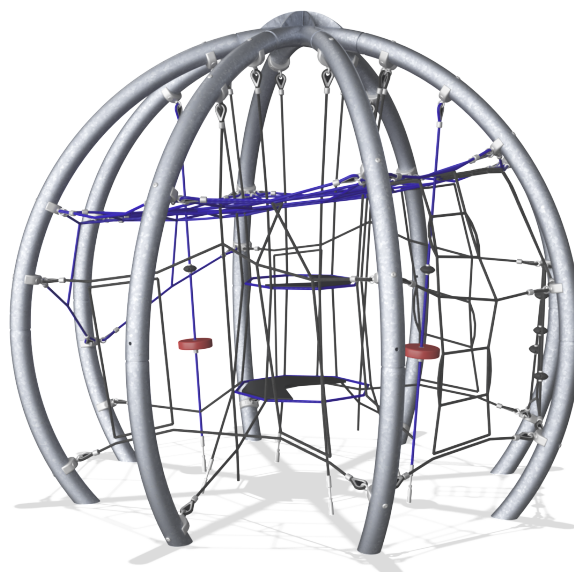

COR88100 Miracle Sphere

The Miracle Spheres, with their mysterious inner life, irresistibly attract viewers from afar. When they approach, the multifaceted interior is more clearly revealed, and invites magicians to explore it. Integrated seating platforms and UFOs make the transparent rope net structure a varied climbing pleasure which addresses every sense.

Product Line	Corocord™ rope playground
Category	Domes & Arches
Age group	5+
Max. fall height (CM)	240
Total height (CM)	330
Safety Zone	48.5 m ²

IN-
GROU.

ASTM

* = Highest designated play surface.
** = Total height of product.