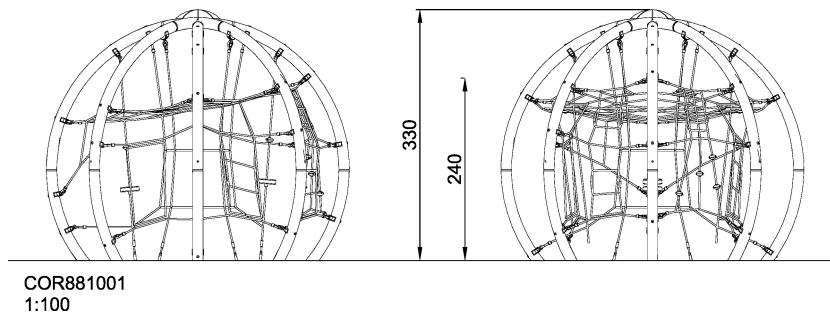

COR88100 Miracle Sphere

The Miracle Spheres, with their mysterious inner life, irresistibly attract viewers from afar. When they approach, the multifaceted interior is more clearly revealed, and invites magicians to explore it. Integrated seating platforms and UFOs make the transparent rope net structure a varied climbing pleasure which addresses every sense.

Product Line	Corocord™ rope playground
Category	Domes & Arches
Age group	5+
Max. fall height (CM)	240
Total height (CM)	330
Safety Zone	48.5 m ²

IN-
GROU.

ASTM

* = Highest designated play surface.
** = Total height of product.