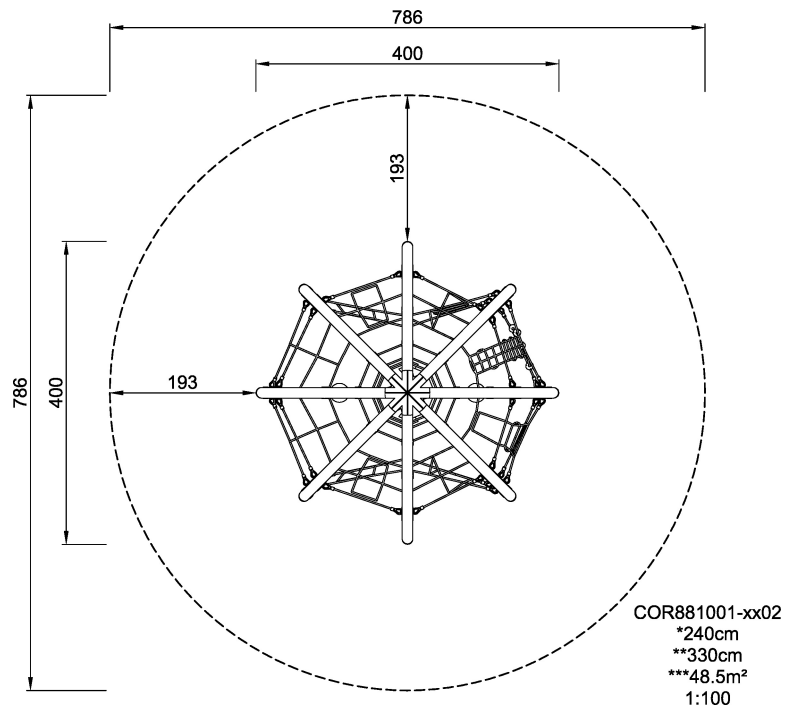

COR88100 Miracle Sphere

The Miracle Spheres, with their mysterious inner life, irresistibly attract viewers from afar. When they approach, the multifaceted interior is more clearly revealed, and invites magicians to explore it. Integrated seating platforms and UFOs make the transparent rope net structure a varied climbing pleasure which addresses every sense.

Product Line	Corocord™ rope playground
Category	Domes & Arches
Age group	5+
Max. fall height (CM)	240
Total height (CM)	330
Safety Zone	48.5 m ²

IN-
GROU.

ASTM

* = Highest designated play surface.
** = Total height of product.