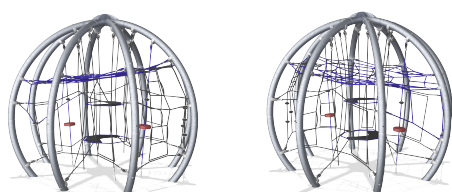

COR88100 Miracle Sphere

The Miracle Spheres, with their mysterious inner life, irresistibly attract viewers from afar. When they approach, the multifaceted interior is more clearly revealed, and invites magicians to explore it. Integrated seating platforms and UFOs make the transparent rope net structure a varied climbing pleasure which addresses every sense.

Product Line	Corocord™ rope playground
Category	Domes & Arches
Age group	5+
Max. fall height (CM)	240
Total height (CM)	330
Safety Zone	48.5 m ²

IN-
GROU.

ASTM

* = Highest designated play surface.
** = Total height of product.