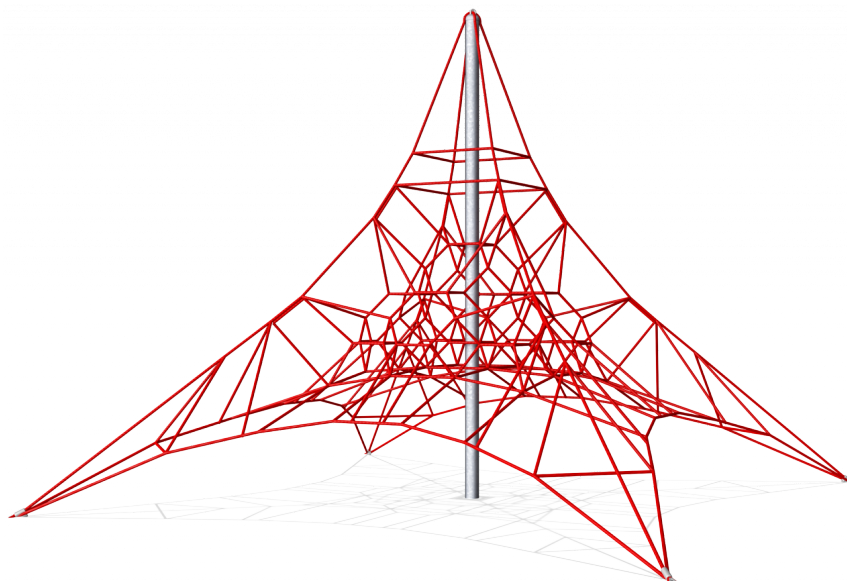

COR30281 Mini Spacenet

GLOBAL BESTSELLER! The original Spacenet designed by Conrad Roland. Every single Spacenet model entices brave climbers all the way to the top. Spacenets can be complemented with add-ons, such as bridges, membrane seats and slides.

Product Line	Corocord™ rope playground
Category	Spacenets™
Age group	3+
Max. fall height (CM)	120
Total height (CM)	393
Safety Zone	59.7 m2

IN-
GROU.

ASTM

* = Highest designated play surface.
** = Total height of product.