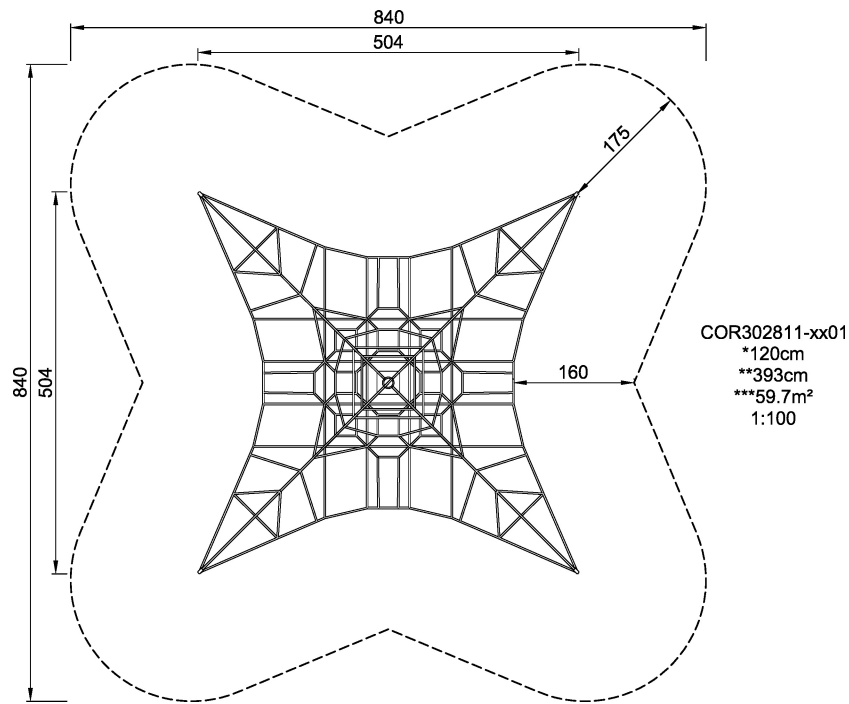

COR30281 Mini Spacenet

GLOBAL BESTSELLER! The original Spacenet designed by Conrad Roland. Every single Spacenet model entices brave climbers all the way to the top. Spacenets can be complemented with add-ons, such as bridges, membrane seats and slides.

Product Line	Corocord™ rope playground
Category	Spacenets™
Age group	3+
Max. fall height (CM)	120
Total height (CM)	393
Safety Zone	59.7 m2

IN-
GROU.

ASTM

* = Highest designated play surface.
** = Total height of product.