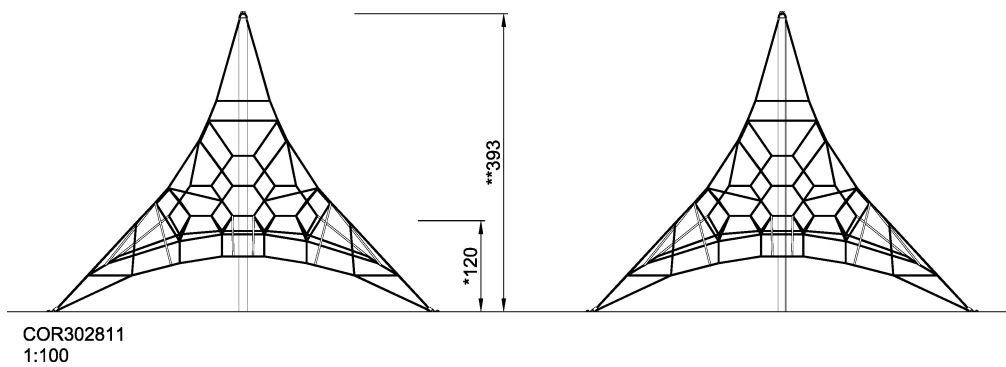

COR30281 Mini Spacenet

GLOBAL BESTSELLER! The original Spacenet designed by Conrad Roland. Every single Spacenet model entices brave climbers all the way to the top. Spacenets can be complemented with add-ons, such as bridges, membrane seats and slides.

Product Line	Corocord™ rope playground
Category	Spacenets™
Age group	3+
Max. fall height (CM)	120
Total height (CM)	393
Safety Zone	59.7 m2

IN-
GROU.

ASTM

* = Highest designated play surface.
** = Total height of product.