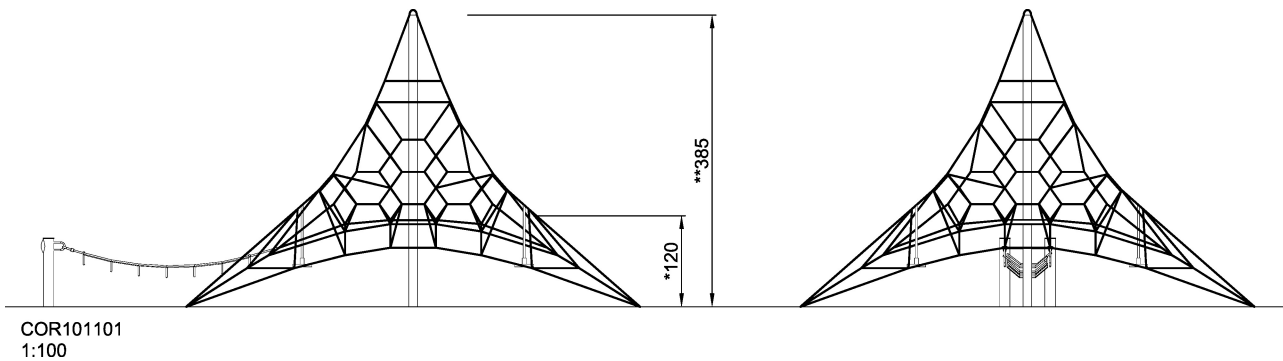

# COR10110 Mini Spacenet + Bridge

Incl. pendulum swings, membrane seats and wagggle bridge.

<b>Product Line</b>	Corocord™ rope playground
<b>Category</b>	Spacenets™
<b>Age group</b>	3+
<b>Max. fall height (CM)</b>	120
<b>Total height (CM)</b>	385
<b>Safety Zone</b>	78.8 m2

IN-  
GROU.

COR10110001  
\*120cm  
\*\*385cm  
\*\*\*78.8m<sup>2</sup>  
1:100

\* = Highest designated play surface.  
\*\* = Total height of product.

<b>Weight/heaviest parts</b>	kg.	<b>Installation (Manpower)</b>	Persons
<b>Concrete required</b>	NaN m <sup>3</sup>	<b>Installation (Hours)</b>	Hours
<b>Foundation amount/footing</b>	NaN	<b>Excavation</b>	NaN m <sup>3</sup>