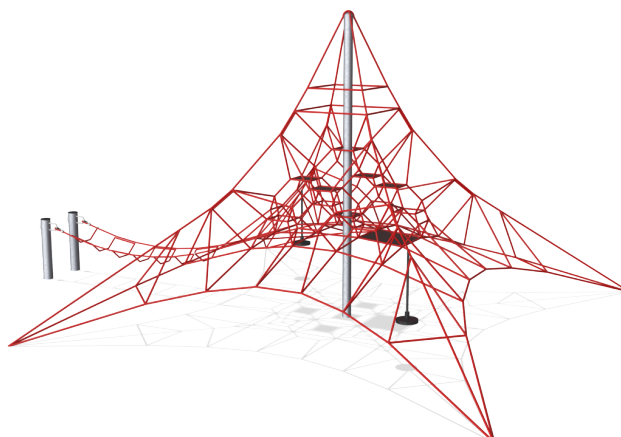

# COR10110 Mini Spacenet + Bridge

Incl. pendulum swings, membrane seats and wagggle bridge.

<b>Product Line</b>	Corocord™ rope playground
<b>Category</b>	Spacenets™
<b>Age group</b>	3+
<b>Max. fall height (CM)</b>	120
<b>Total height (CM)</b>	385
<b>Safety Zone</b>	78.8 m2

IN-  
GROU.

COR10110001  
\*120cm  
\*\*385cm  
\*\*\*78.8m<sup>2</sup>  
1:100

\* = Highest designated play surface.  
\*\* = Total height of product.

<b>Weight/heaviest parts</b>	kg.	<b>Installation (Manpower)</b>	Persons
<b>Concrete required</b>	NaN m <sup>3</sup>	<b>Installation (Hours)</b>	Hours
<b>Foundation amount/footing</b>	NaN	<b>Excavation</b>	NaN m <sup>3</sup>