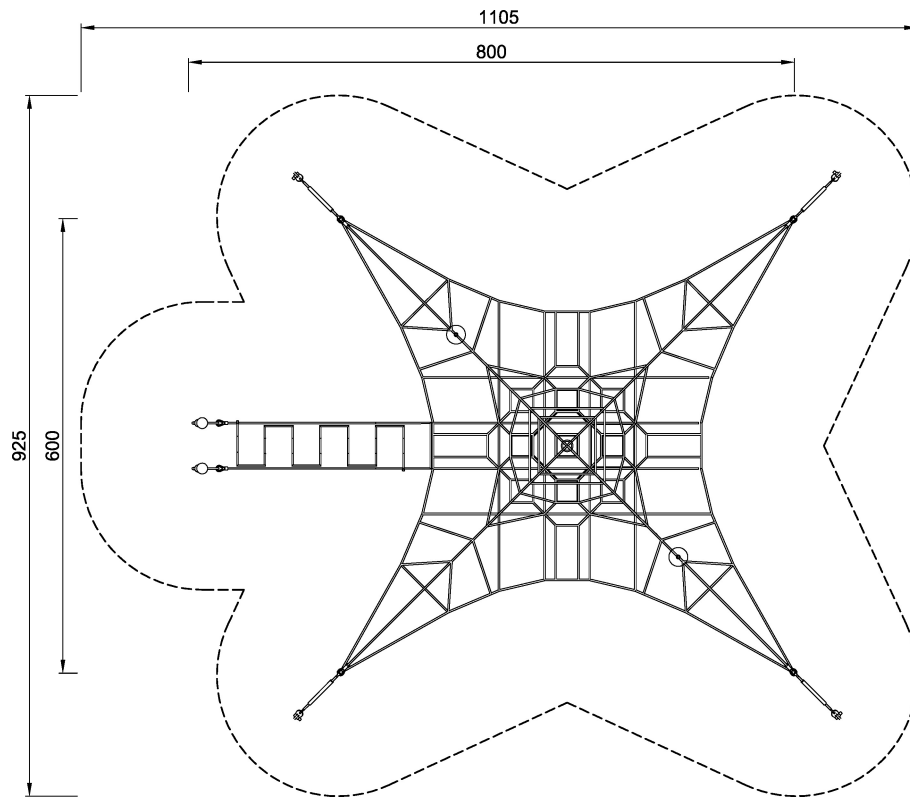

# COR10110 Mini Spacenet + Bridge

Incl. pendulum swings, membrane seats and wagggle bridge.

<b>Product Line</b>	Corocord™ rope playground
<b>Category</b>	Spacenets™
<b>Age group</b>	3+
<b>Max. fall height (CM)</b>	120
<b>Total height (CM)</b>	385
<b>Safety Zone</b>	78.8 m2

IN-  
GROU.

COR10110001  
\*120cm  
\*\*385cm  
\*\*\*78.8m<sup>2</sup>  
1:100

\* = Highest designated play surface.  
\*\* = Total height of product.

<b>Weight/heaviest parts</b>	kg.	<b>Installation (Manpower)</b>	Persons
<b>Concrete required</b>	NaN m <sup>3</sup>	<b>Installation (Hours)</b>	Hours
<b>Foundation amount/footing</b>	NaN	<b>Excavation</b>	NaN m <sup>3</sup>