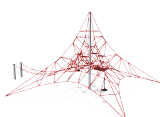

# COR10110 Mini Spacenet + Bridge

Incl. pendulum swings, membrane seats and wagggle bridge.

<b>Product Line</b>	Corocord™ rope playground
<b>Category</b>	Spacenets™
<b>Age group</b>	3+
<b>Max. fall height (CM)</b>	120
<b>Total height (CM)</b>	385
<b>Safety Zone</b>	78.8 m2

IN-  
GROU.

COR10110001  
\*120cm  
\*\*385cm  
\*\*\*78.8m<sup>2</sup>  
1:100

\* = Highest designated play surface.  
\*\* = Total height of product.

<b>Weight/heaviest parts</b>	kg.	<b>Installation (Manpower)</b>	Persons
<b>Concrete required</b>	NaN m <sup>3</sup>	<b>Installation (Hours)</b>	Hours
<b>Foundation amount/footing</b>	NaN	<b>Excavation</b>	NaN m <sup>3</sup>