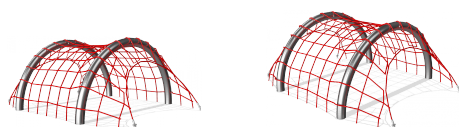

COR28040 Mini Arch Net

The Arch Net forms a second play level above the ground and a protected inside area. The net is tensioned over stainless steel arches, and can be climbed either on the inside or on the outside. This way children can enjoy unusual new perspectives.

Product Line	Corocord™ rope playground
Category	Early Climbing
Age group	3+
Max. fall height (CM)	150
Total height (CM)	150
Safety Zone	38.7 m ²

* = Highest designated play surface.
** = Total height of product.