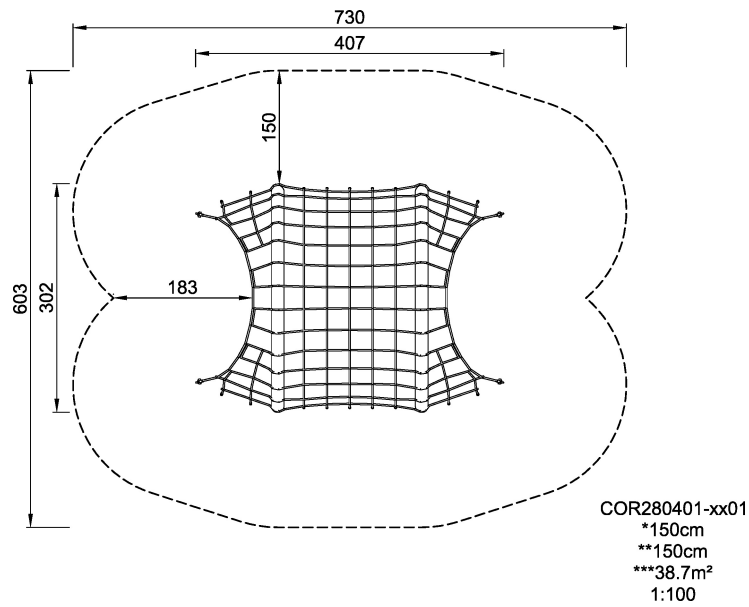

COR28040 Mini Arch Net

The Arch Net forms a second play level above the ground and a protected inside area. The net is tensioned over stainless steel arches, and can be climbed either on the inside or on the outside. This way children can enjoy unusual new perspectives.

Product Line	Corocord™ rope playground
Category	Early Climbing
Age group	3+
Max. fall height (CM)	150
Total height (CM)	150
Safety Zone	38.7 m ²

* = Highest designated play surface.
** = Total height of product.