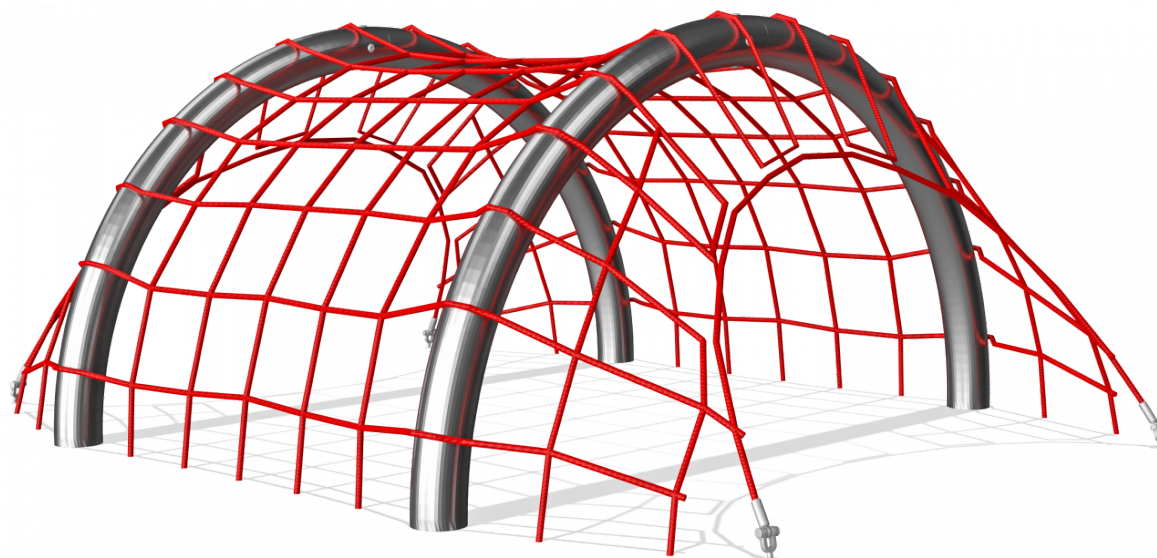

COR28040 Mini Arch Net

The Arch Net forms a second play level above the ground and a protected inside area. The net is tensioned over stainless steel arches, and can be climbed either on the inside or on the outside. This way children can enjoy unusual new perspectives.

Product Line	Corocord™ rope playground
Category	Early Climbing
Age group	3+
Max. fall height (CM)	150
Total height (CM)	150
Safety Zone	38.7 m ²

* = Highest designated play surface.
** = Total height of product.