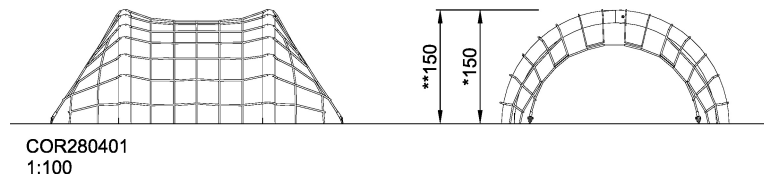

COR28040 Mini Arch Net

The Arch Net forms a second play level above the ground and a protected inside area. The net is tensioned over stainless steel arches, and can be climbed either on the inside or on the outside. This way children can enjoy unusual new perspectives.

Product Line	Corocord™ rope playground
Category	Early Climbing
Age group	3+
Max. fall height (CM)	150
Total height (CM)	150
Safety Zone	38.7 m ²

* = Highest designated play surface.
** = Total height of product.