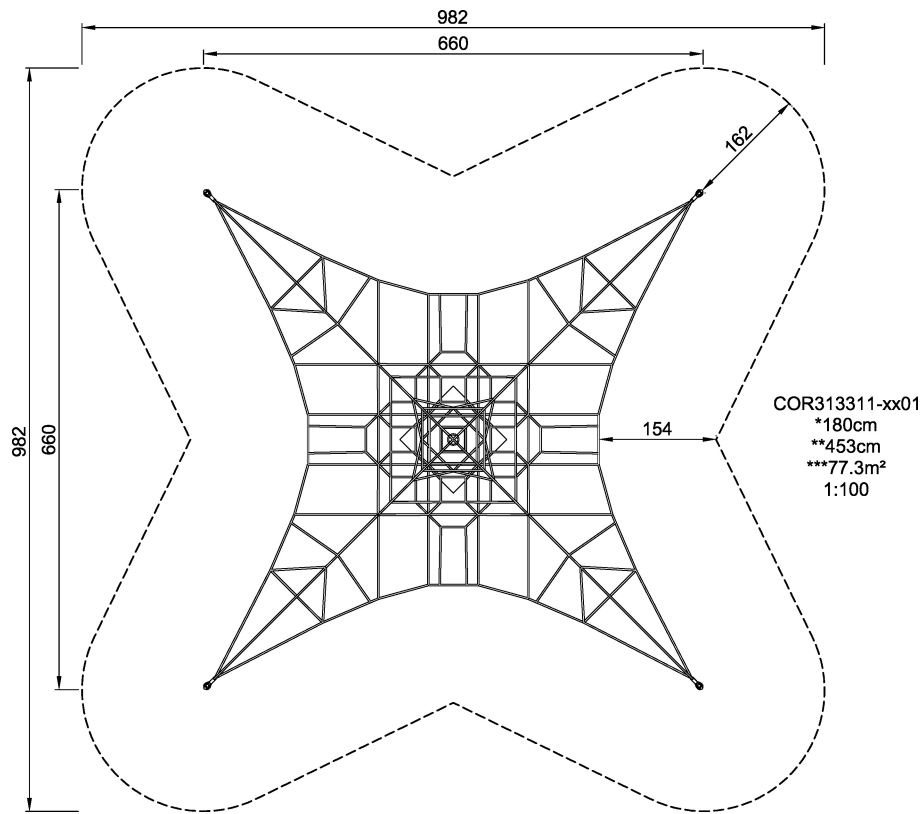

COR31331 Midi Spacenet

GLOBAL BESTSELLER! The original Spacenet designed by Conrad Roland. Every single Spacenet model entices brave climbers all the way to the top. Spacenets can be complemented with add-ons, such as bridges, membrane seats and slides.

Product Line	Corocord™ rope playground
Category	Spacenets™
Age group	3+
Max. fall height (CM)	180
Total height (CM)	453
Safety Zone	77.3 m ²

IN-
GROU.

ASTM

COR313311
1:100

* = Highest designated play surface.
** = Total height of product.