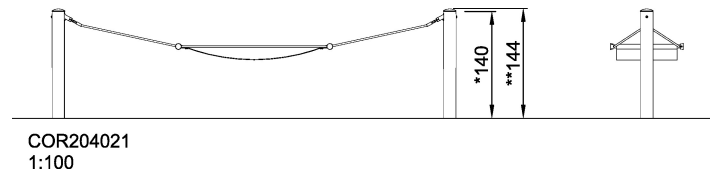

SOCIALIZE

CLIMB

SWING

INCLUSIVE

IN-
GROU.

ADA / INCLUSIVE

ASTM

* = Highest designated play surface.
 ** = Total height of product.