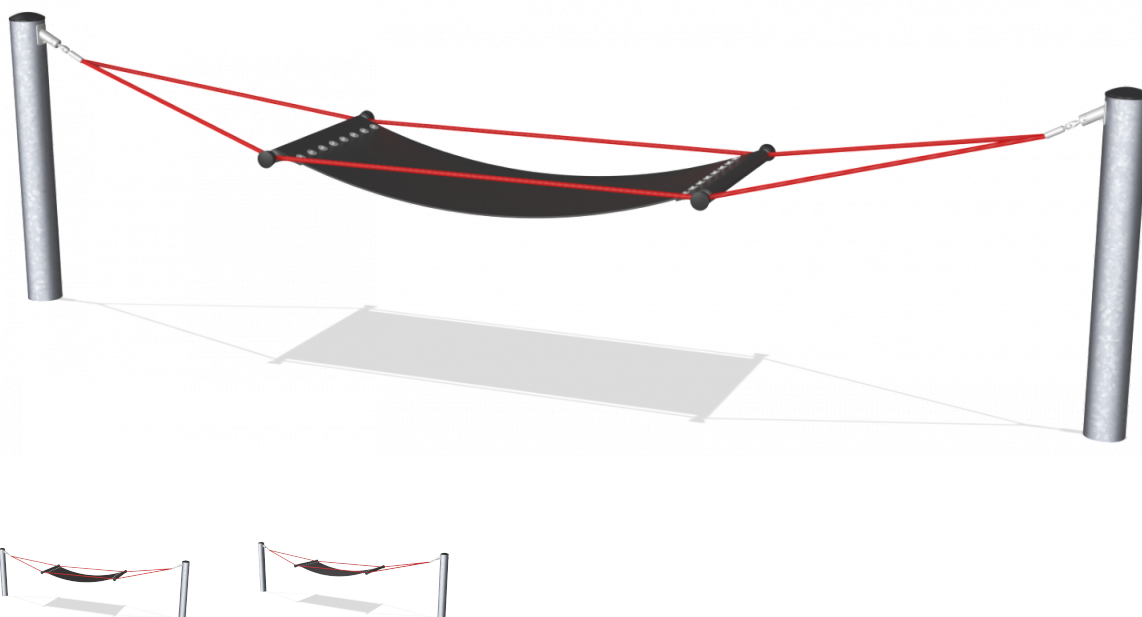

COR20402

Membrane Hammock

The rubber membrane and rope handles offer a helpful grip getting a wild swing from playmates.

Product Line	Corocord™ rope playground
Category	Dynamics
Age group	3+
Max. fall height (CM)	140
Total height (CM)	144
Safety Zone	33 m2

SOCIALIZE

CLIMB

SWING

INCLUSIVE

IN-
GROU.

ADA / INCLUSIVE

ASTM

* = Highest designated play surface.
 ** = Total height of product.