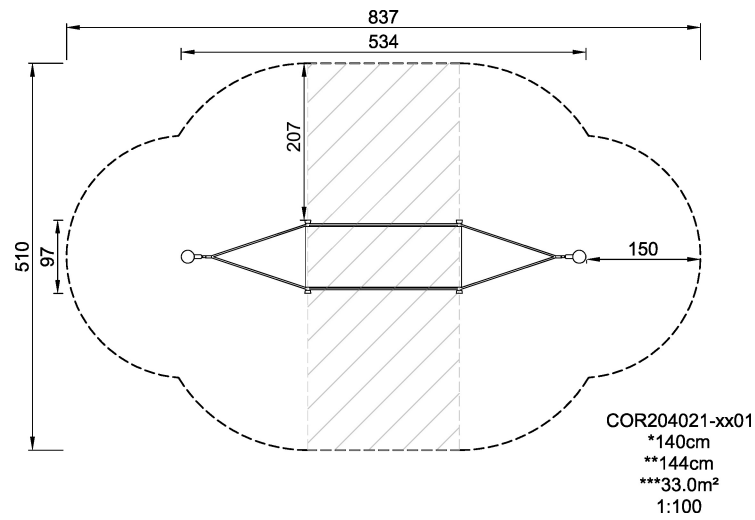

COR20402

Membrane Hammock

The rubber membrane and rope handles offer a helpful grip getting a wild swing from playmates.

Product Line	Corocord™ rope playground
Category	Dynamics
Age group	3+
Max. fall height (CM)	140
Total height (CM)	144
Safety Zone	33 m2

SOCIALIZE

CLIMB

SWING

INCLUSIVE

IN-
GROU.

ADA / INCLUSIVE

ASTM

* = Highest designated play surface.
 ** = Total height of product.