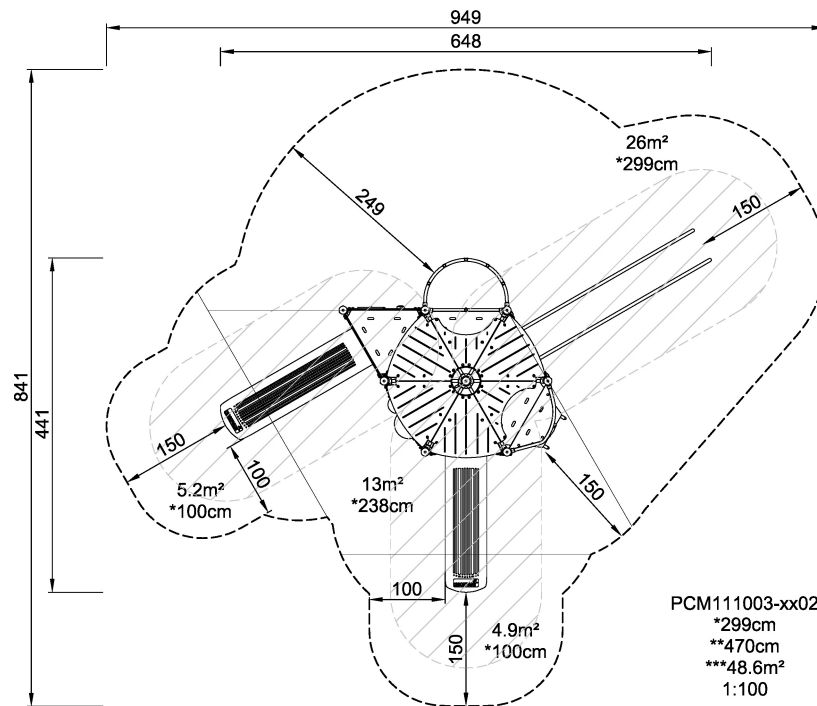

Product Line	Multi play structures
Category	MOMENTS™ School age
Age group	4 - 12
Max. fall height (CM)	299
Total height (CM)	470
Safety Zone	48.6 m ²

SOCIALIZE

CLIMB

SLIDE

CONSTRUCT

**SUR-
FACE**

PCM111003
1:100

* = Highest designated play surface.
** = Total height of product.

Weight/heaviest parts	kg.	Installation (Manpower)	Persons
Concrete required	NaN m3	Installation (Hours)	Hours
Foundation amount/footing	NaN	Excavation	NaN m3