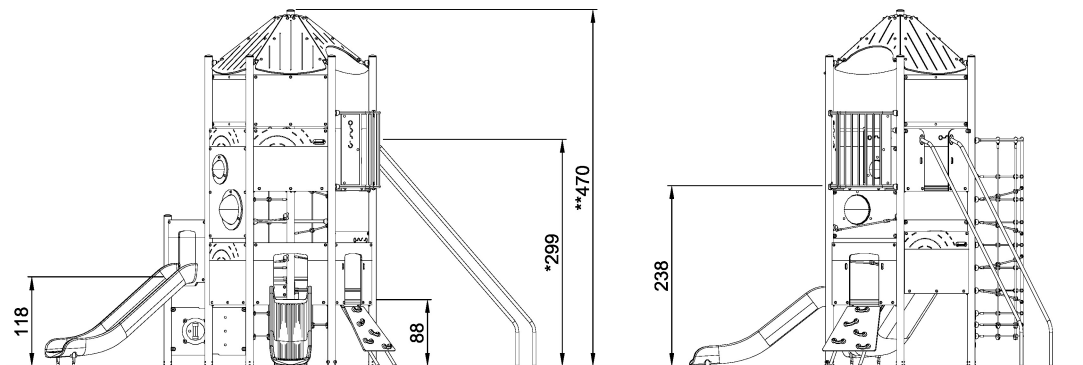

PCM111003

Mega Deck Tower with Upper Deck, Physical, Plastic Slides

With this unique play system, you can pack your playground full of the children's favourite play activities. You simply hand-pick them when putting together your design. The classic design makes this solution suitable for any playground environment. KOMPAN's school-age assortment is designed to provide age-appropriate play for school-age children. The assortment contains a number of standard products in different sizes, including the challenging Mega Deck play structures that allow numerous children to play together.

Product Line	Multi play structures
Category	MOMENTS™ School age
Age group	4 - 12
Max. fall height (CM)	299
Total height (CM)	470
Safety Zone	48.6 m ²

SOCIALIZE

CLIMB

SLIDE

CONSTRUCT

**SUR-
FACE**

PCM111003
1:100

* = Highest designated play surface.
** = Total height of product.

Weight/heaviest parts	kg.	Installation (Manpower)	Persons
Concrete required	NaN m3	Installation (Hours)	Hours
Foundation amount/footing	NaN	Excavation	NaN m3