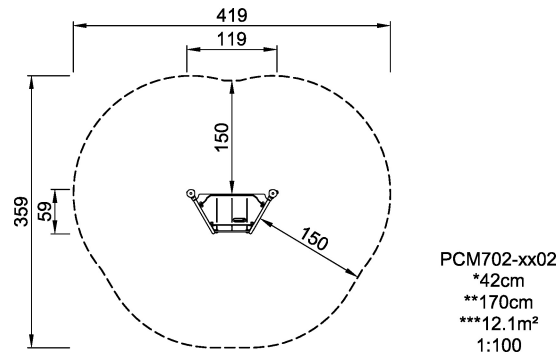

Product Line	Traditional Play
Category	Meeting points
Age group	4 - 15
Max. fall height (CM)	42
Total height (CM)	170
Safety Zone	12.1 m2

SOCIALIZE

CLIMB

INCLUSIVE

SUR-
FACE

ADA / INCLUSIVE

ASTM

* = Highest designated play surface.
** = Total height of product.