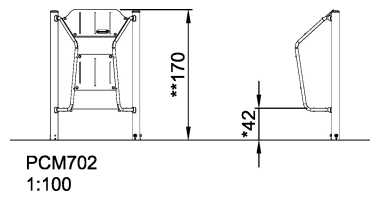

Product Line	Traditional Play
Category	Meeting points
Age group	4 - 15
Max. fall height (CM)	42
Total height (CM)	170
Safety Zone	12.1 m2

SOCIALIZE

CLIMB

INCLUSIVE

SUR-
FACE

ADA / INCLUSIVE

ASTM

* = Highest designated play surface.
** = Total height of product.