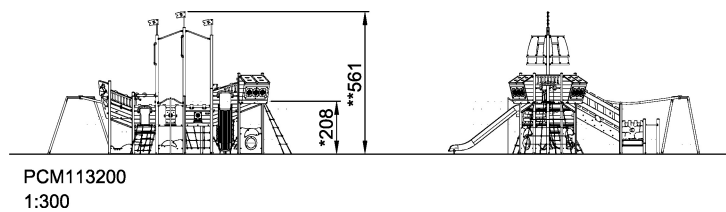

# PCM113200 Man-O-War

Themed play just got even better with this great ship. It's a stunning play equipment with outstanding play value on lower and upper deck. This allows everyone to play together. The manipulative and interactive components like e.g. the binocular, canons and chest ensure endless hours of role- and imaginative play, which support children's social/emotional and cognitive/creative development. In addition, these tactile activities support children's fine motor skills without knowing about it, as they are just having fun. Other activities make sure their physical development is supported too, when playing man aboard using the fireman's pole or walk the line with the Track ride.

<b>Product Line</b>	Themed Play
<b>Category</b>	Pirateships and Castles
<b>Age group</b>	4 - 12
<b>Max. fall height (CM)</b>	208
<b>Total height (CM)</b>	561
<b>Safety Zone</b>	96 m2

**IN-  
GROU.**

\* = Highest designated play surface.  
\*\* = Total height of product.