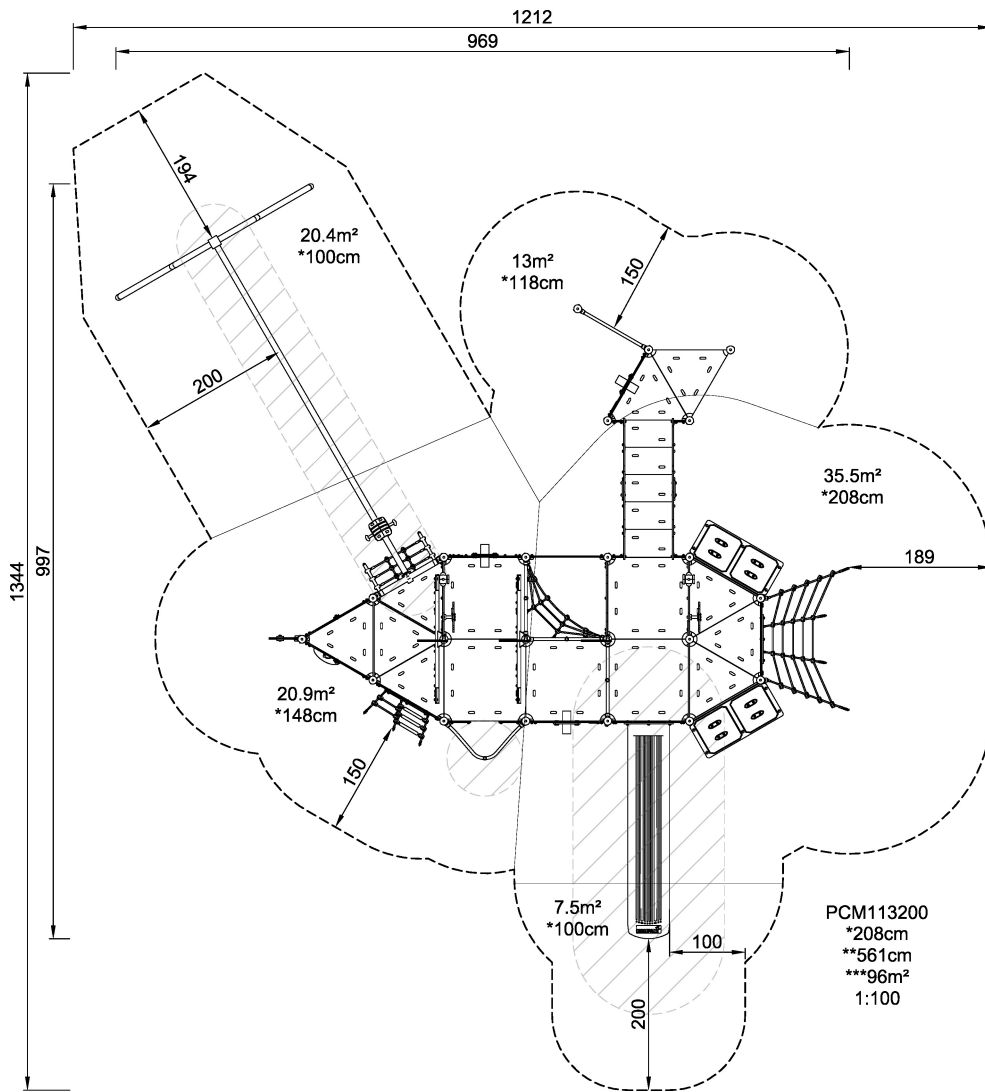

# PCM113200 Man-O-War

Themed play just got even better with this great ship. It's a stunning play equipment with outstanding play value on lower and upper deck. This allows everyone to play together. The manipulative and interactive components like e.g. the binocular, canons and chest ensure endless hours of role- and imaginative play, which support children's social/emotional and cognitive/creative development. In addition, these tactile activities support children's fine motor skills without knowing about it, as they are just having fun. Other activities make sure their physical development is supported too, when playing man aboard using the fireman's pole or walk the line with the Track ride.

<b>Product Line</b>	Themed Play
<b>Category</b>	Pirateships and Castles
<b>Age group</b>	4 - 12
<b>Max. fall height (CM)</b>	208
<b>Total height (CM)</b>	561
<b>Safety Zone</b>	96 m2

**IN-  
GROU.**

\* = Highest designated play surface.  
\*\* = Total height of product.

<b>Weight/heaviest parts</b>	kg.	<b>Installation (Manpower)</b>	Persons
<b>Concrete required</b>	NaN m3	<b>Installation (Hours)</b>	Hours
<b>Foundation area/fraction</b>	NaN	<b>Execution</b>	NaN m2