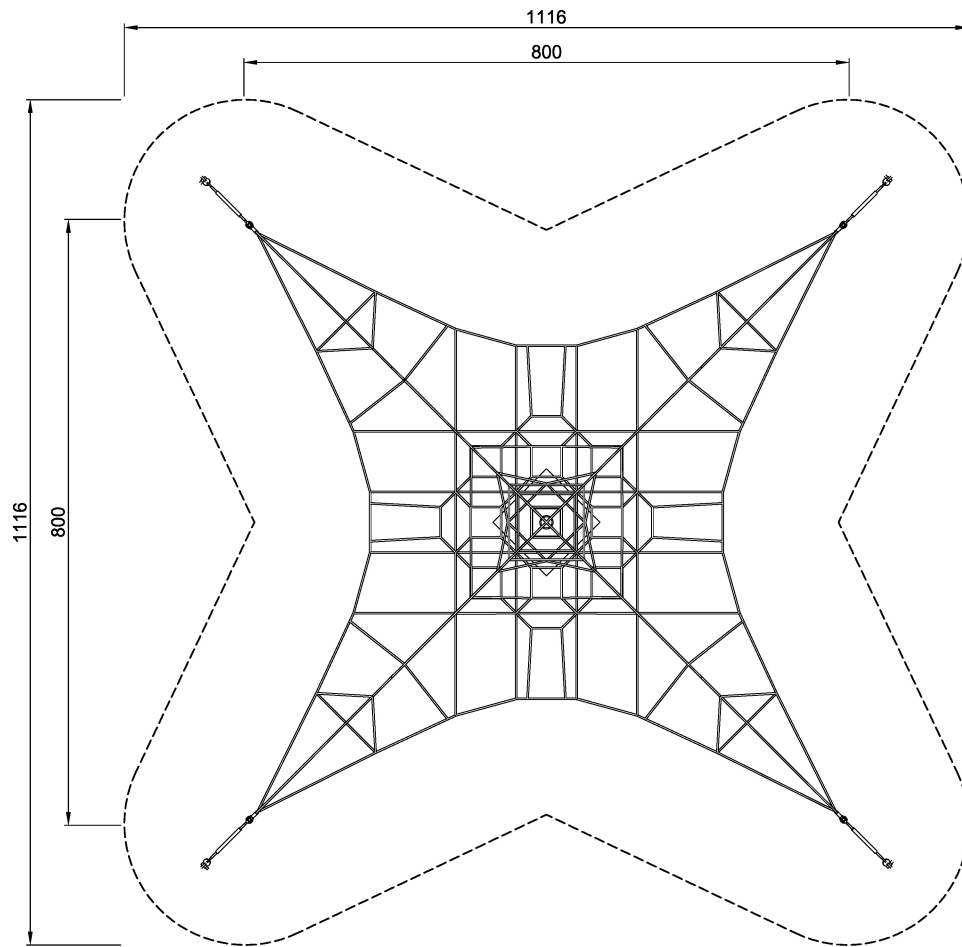

<b>Product Line</b>	Corocord™ rope playground
<b>Category</b>	Spacenets™
<b>Age group</b>	5+
<b>Max. fall height (CM)</b>	170
<b>Total height (CM)</b>	535
<b>Safety Zone</b>	97.4 m <sup>2</sup>

SOCIALIZE

BALANCE

CLIMB

INCLUSIVE

IN-  
GROU.

ADA / INCLUSIVE

ASTM

COR314011  
\*170cm  
\*\*535cm  
\*\*\*97.4m<sup>2</sup>  
1:100

COR314011  
1:300

\* = Highest designated play surface.  
\*\* = Total height of product.

<b>Weight/heaviest parts</b>	kg.	<b>Installation (Manpower)</b>	Persons
<b>Concrete required</b>	NaN m <sup>3</sup>	<b>Installation (Hours)</b>	Hours
<b>Foundation amount/footing</b>	NaN	<b>Excavation</b>	NaN m <sup>3</sup>