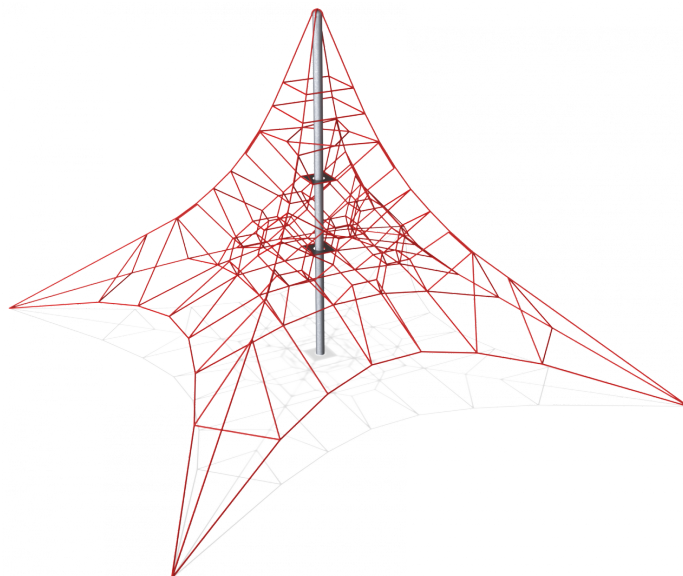

# COR31401 Macro Spacenet

GLOBAL BESTSELLER! The original Spacenet designed by Conrad Roland. Every single Spacenet model entices brave climbers all the way to the top. Spacenets can be complemented with add-ons, such as bridges, membrane seats and slides.

<b>Product Line</b>	Corocord™ rope playground
<b>Category</b>	Spacenets™
<b>Age group</b>	5+
<b>Max. fall height (CM)</b>	170
<b>Total height (CM)</b>	535
<b>Safety Zone</b>	97.4 m <sup>2</sup>

SOCIALIZE

BALANCE

CLIMB

INCLUSIVE

IN-  
GROU.

ADA / INCLUSIVE

ASTM

COR314011  
\*170cm  
\*\*535cm  
\*\*\*97.4m<sup>2</sup>  
1:100

COR314011  
1:300