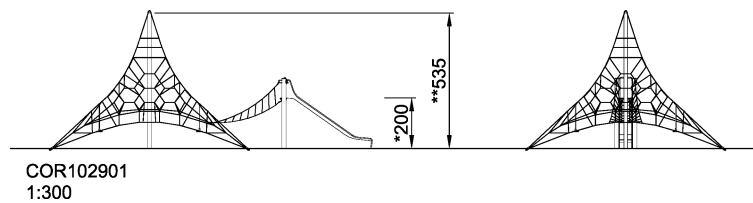

COR10290

Macro Spacenet + Slide

Incl. pendulum swings, membrane seats and stainless steel slide.

Product Line	Corocord™ rope playground
Category	Spacenets™
Age group	5+
Max. fall height (CM)	200
Total height (CM)	535
Safety Zone	119.5 m2

SOCIALIZE

CLIMB

INCLUSIVE

IN-
GROU.

* = Highest designated play surface.
** = Total height of product.

Weight/heaviest parts	kg.	Installation (Manpower)	Persons
Concrete required	NaN m3	Installation (Hours)	Hours
Foundation amount/footing	NaN	Excavation	NaN m3