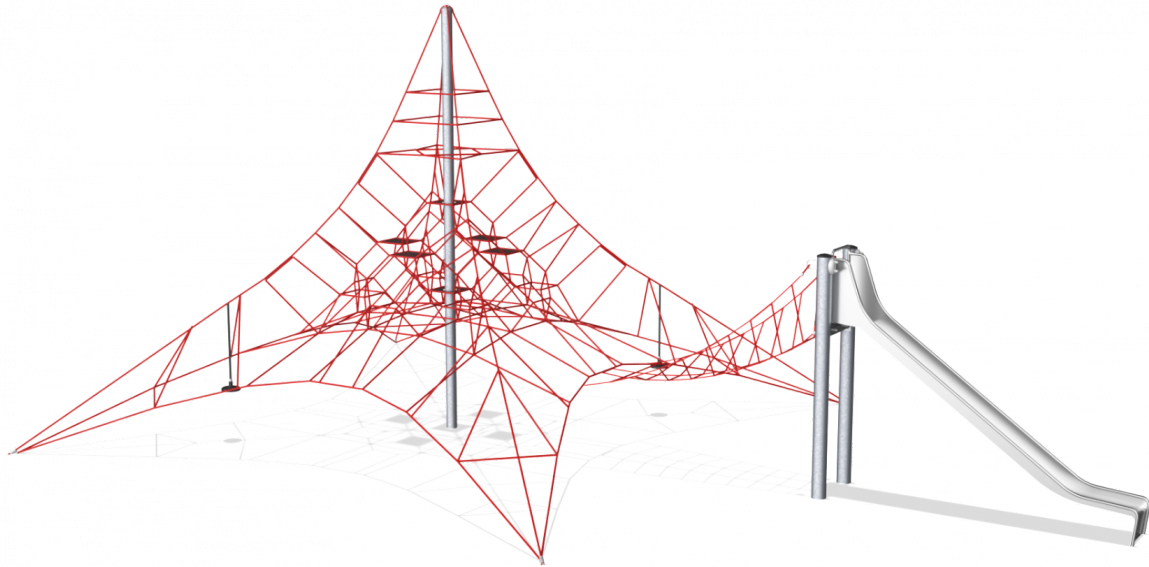

COR10290

Macro Spacenet + Slide

Incl. pendulum swings, membrane seats and stainless steel slide.

Product Line	Corocord™ rope playground
Category	Spacenets™
Age group	5+
Max. fall height (CM)	200
Total height (CM)	535
Safety Zone	119.5 m2

SOCIALIZE

CLIMB

INCLUSIVE

IN-
GROU.

* = Highest designated play surface.
** = Total height of product.

Weight/heaviest parts	kg.	Installation (Manpower)	Persons
Concrete required	NaN m3	Installation (Hours)	Hours
Foundation amount/footing	NaN	Excavation	NaN m3