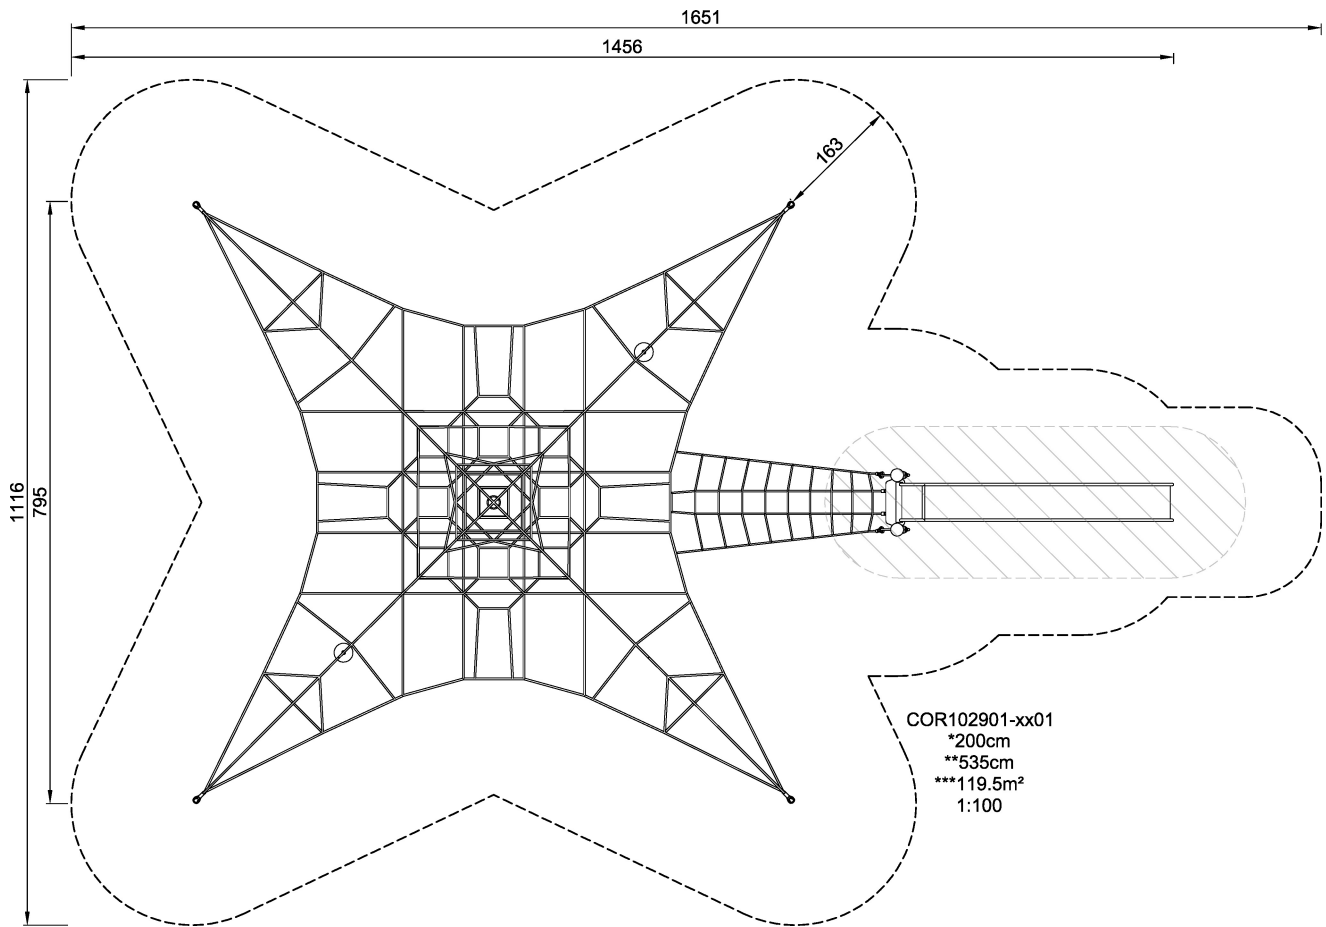

COR10290

Macro Spacenet + Slide

Incl. pendulum swings, membrane seats and stainless steel slide.

Product Line	Corocord™ rope playground
Category	Spacenets™
Age group	5+
Max. fall height (CM)	200
Total height (CM)	535
Safety Zone	119.5 m2

SOCIALIZE

CLIMB

INCLUSIVE

IN-
GROU.

* = Highest designated play surface.
** = Total height of product.

Weight/heaviest parts	kg.	Installation (Manpower)	Persons
Concrete required	NaN m3	Installation (Hours)	Hours
Foundation amount/footing	NaN	Excavation	NaN m3