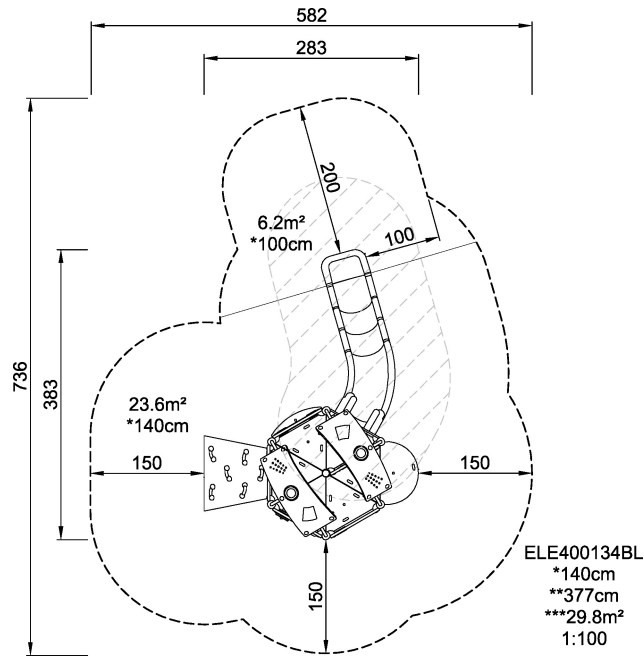

ELE400134
Lighthouse

Onward and upward is the motto of the Lighthouse. Starting with a platform at ground level it climbs gently upwards, taking the child to the top in a smooth, spiralling movement. On the way the play possibilities in the panels and play switcher offer spots for absorption. Alternatively a short cut over the climbing wall is the quicker, and also the more demanding, way into the Lighthouse.

| | |
|------------------------------|-----------------------|
| Product Line | Multi play structures |
| Category | ELEMENTS™ |
| Age group | 2 - 6 |
| Max. fall height (CM) | 140 |
| Total height (CM) | 377 |
| Safety Zone | 29.8 m2 |

**SUR-
FACE**

* = Highest designated play surface.
** = Total height of product.

| | | | |
|----------------------------------|--------------------|--------------------------------|--------------------|
| Weight/heaviest parts | kg. | Installation (Manpower) | Persons |
| Concrete required | NaN m ³ | Installation (Hours) | Hours |
| Foundation amount/footing | NaN | Excavation | NaN m ³ |