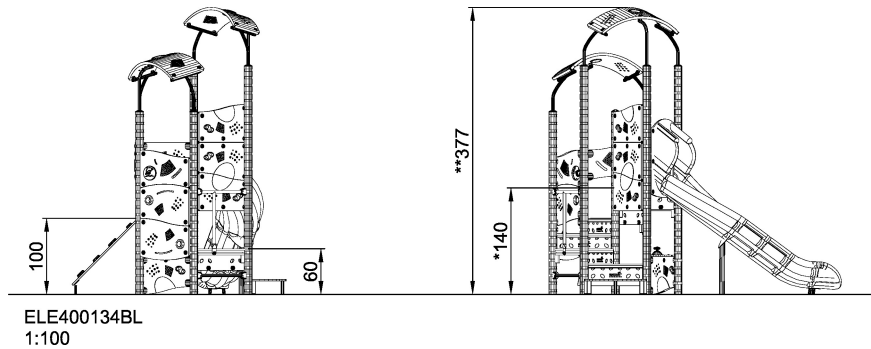

ELE400134
Lighthouse

Onward and upward is the motto of the Lighthouse. Starting with a platform at ground level it climbs gently upwards, taking the child to the top in a smooth, spiralling movement. On the way the play possibilities in the panels and play switcher offer spots for absorption. Alternatively a short cut over the climbing wall is the quicker, and also the more demanding, way into the Lighthouse.

| | |
|------------------------------|-----------------------|
| Product Line | Multi play structures |
| Category | ELEMENTS™ |
| Age group | 2 - 6 |
| Max. fall height (CM) | 140 |
| Total height (CM) | 377 |
| Safety Zone | 29.8 m2 |

**SUR-
FACE**

* = Highest designated play surface.
** = Total height of product.

| | | | |
|----------------------------------|--------------------|--------------------------------|--------------------|
| Weight/heaviest parts | kg. | Installation (Manpower) | Persons |
| Concrete required | NaN m ³ | Installation (Hours) | Hours |
| Foundation amount/footing | NaN | Excavation | NaN m ³ |