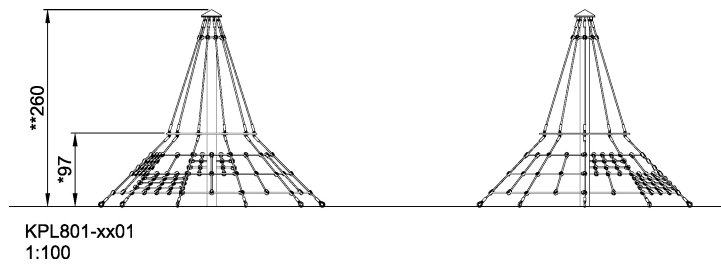

KPL801

Lighthouse Net

Climbing is excellent activity for releasing excess energy and stress. Climbing equipment is well suited for both schools and public playgrounds. The equipment also provides perfect meeting places for children.

| | |
|------------------------------|----------------------------|
| Product Line | Traditional Play |
| Category | Climbing structures & nets |
| Age group | 3 - 8 |
| Max. fall height (CM) | 97 |
| Total height (CM) | 260 |
| Safety Zone | 28.2 m ² |

IN-
GROU.

* = Highest designated play surface.
** = Total height of product.

| | | | |
|----------------------------------|--------|--------------------------------|---------|
| Weight/heaviest parts | kg. | Installation (Manpower) | Persons |
| Concrete required | NaN m3 | Installation (Hours) | Hours |
| Foundation amount/footing | NaN | Excavation | NaN m3 |