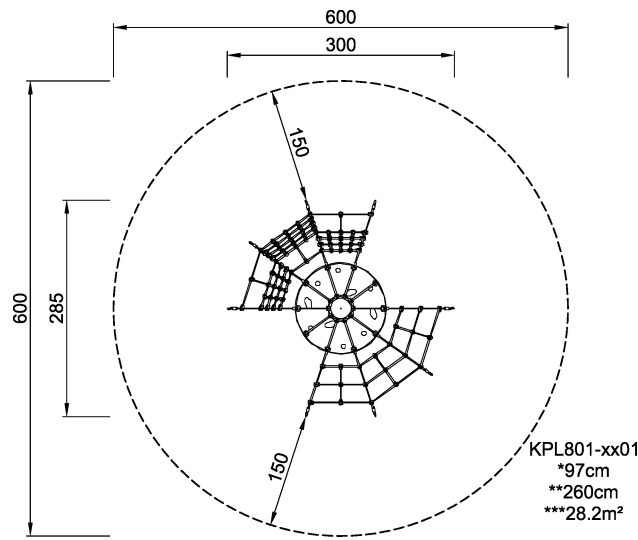

| | |
|------------------------------|----------------------------|
| Product Line | Traditional Play |
| Category | Climbing structures & nets |
| Age group | 3 - 8 |
| Max. fall height (CM) | 97 |
| Total height (CM) | 260 |
| Safety Zone | 28.2 m ² |

IN-
GROU.

* = Highest designated play surface.
** = Total height of product.

| | | | |
|----------------------------------|--------|--------------------------------|---------|
| Weight/heaviest parts | kg. | Installation (Manpower) | Persons |
| Concrete required | NaN m3 | Installation (Hours) | Hours |
| Foundation amount/footing | NaN | Excavation | NaN m3 |