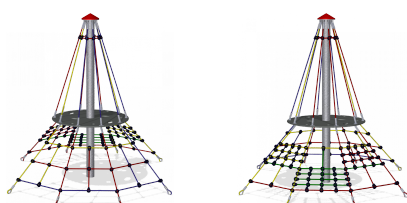

KPL801

Lighthouse Net

Climbing is excellent activity for releasing excess energy and stress. Climbing equipment is well suited for both schools and public playgrounds. The equipment also provides perfect meeting places for children.

| | |
|------------------------------|----------------------------|
| Product Line | Traditional Play |
| Category | Climbing structures & nets |
| Age group | 3 - 8 |
| Max. fall height (CM) | 97 |
| Total height (CM) | 260 |
| Safety Zone | 28.2 m ² |

IN-
GROU.

* = Highest designated play surface.
** = Total height of product.

| | | | |
|----------------------------------|--------|--------------------------------|---------|
| Weight/heaviest parts | kg. | Installation (Manpower) | Persons |
| Concrete required | NaN m3 | Installation (Hours) | Hours |
| Foundation amount/footing | NaN | Excavation | NaN m3 |