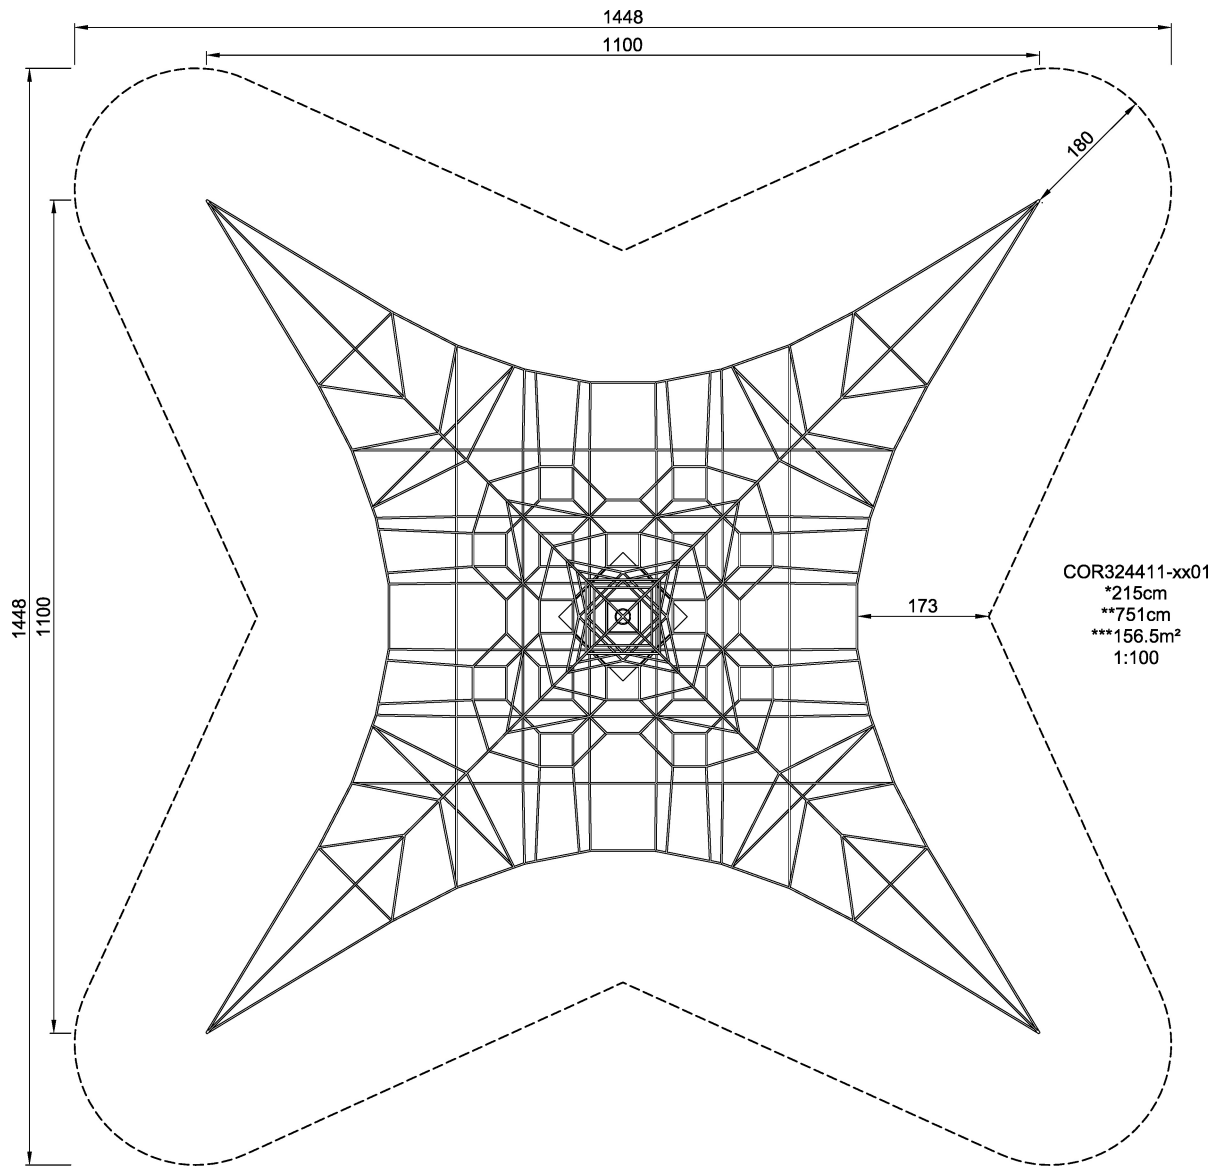

Product Line	Corocord™ rope playground
Category	Spacenets™
Age group	5+
Max. fall height (CM)	215
Total height (CM)	751
Safety Zone	156.5 m2

SOCIALIZE

BALANCE

CLIMB

INCLUSIVE

IN-
GROU.

ADA / INCLUSIVE

ASTM

COR324411
1:300

* = Highest designated play surface.
** = Total height of product.

Weight/heaviest parts	kg.	Installation (Manpower)	Persons
Concrete required	NaN m3	Installation (Hours)	Hours
Foundation amount/footing	NaN	Excavation	NaN m3