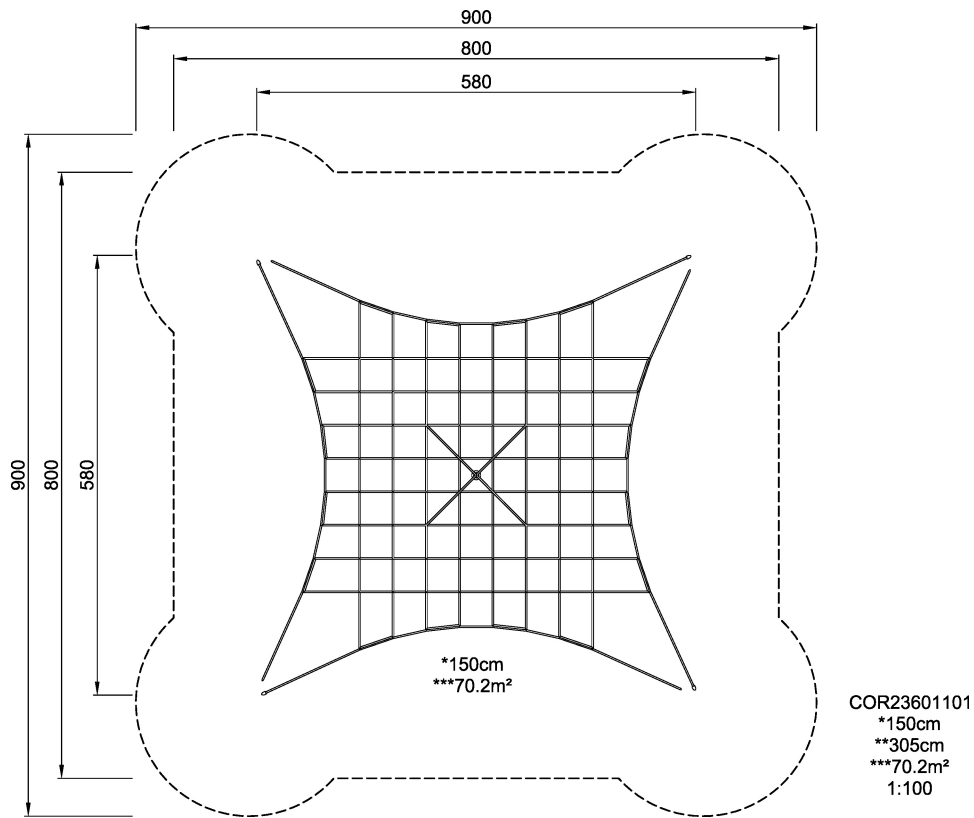

COR23601

Large Play Net

By stretching it over a central mast, the flat net structure is transformed into a spatial experience. The oscillations fascinate children while climbing.

Product Line	Corocord™ rope playground
Category	Netscapes
Age group	3+
Max. fall height (CM)	150
Total height (CM)	305
Safety Zone	70.2 m2

SOCIALIZE

BALANCE

CLIMB

INCLUSIVE

IN-
GROU.

ADA / INCLUSIVE

ASTM

* = Highest designated play surface.
** = Total height of product.