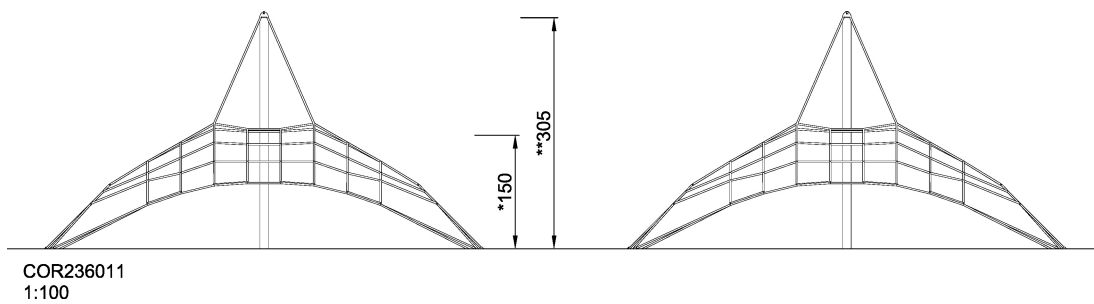

COR23601

Large Play Net

By stretching it over a central mast, the flat net structure is transformed into a spatial experience. The oscillations fascinate children while climbing.

Product Line	Corocord™ rope playground
Category	Netscapes
Age group	3+
Max. fall height (CM)	150
Total height (CM)	305
Safety Zone	70.2 m2

SOCIALIZE

BALANCE

CLIMB

INCLUSIVE

IN-
GROU.

ADA / INCLUSIVE

ASTM

* = Highest designated play surface.
** = Total height of product.