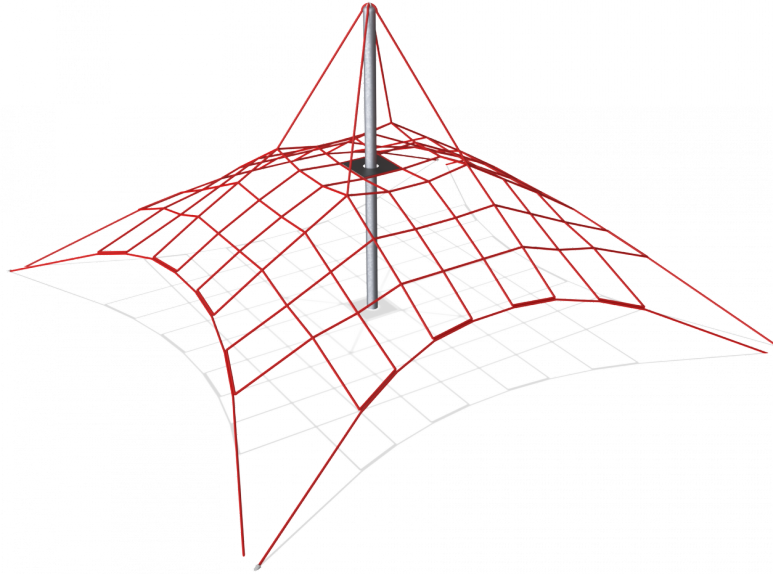

COR23601

Large Play Net

By stretching it over a central mast, the flat net structure is transformed into a spatial experience. The oscillations fascinate children while climbing.

Product Line	Corocord™ rope playground
Category	Netscapes
Age group	3+
Max. fall height (CM)	150
Total height (CM)	305
Safety Zone	70.2 m2

SOCIALIZE

BALANCE

CLIMB

INCLUSIVE

IN-
GROU.

ADA / INCLUSIVE

ASTM

* = Highest designated play surface.
** = Total height of product.