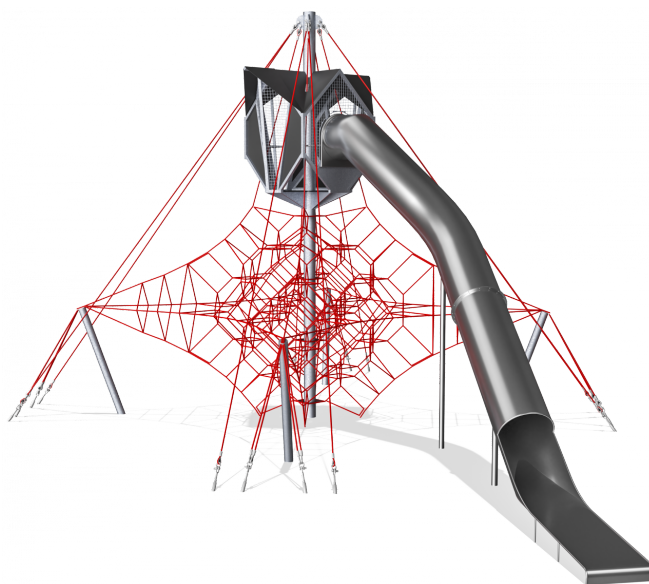

COR10320

LARGE OCTA NET WITH SKY CABIN

A perfect play experience including a frisson of excitement. Climbers that have fully explored the Sky Cabin can bravely throw themselves down the large tunnel slide - an unforgettable experience to be repeated. So go back to the starting point and climb up again.

Product Line	Corocord™ rope playground
Category	Sky Play
Age group	5+
Max. fall height (CM)	225
Total height (CM)	730
Safety Zone	121.3 m2

SOCIALIZE

CLIMB

INCLUSIVE

IN-GROU.

ADA / INCLUSIVE

ASTM

COR103201
1:300

* = Highest designated play surface.
** = Total height of product.

Weight/heaviest parts	kg.	Installation (Manpower)	Persons
Concrete required	NaN m3	Installation (Hours)	Hours
Foundation amount/footing	NaN	Excavation	NaN m3