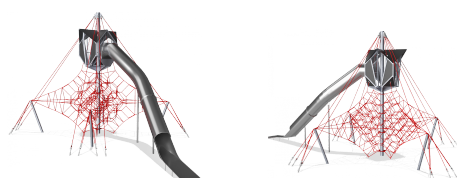

COR10320

LARGE OCTA NET WITH SKY CABIN

A perfect play experience including a frisson of excitement. Climbers that have fully explored the Sky Cabin can bravely throw themselves down the large tunnel slide - an unforgettable experience to be repeated. So go back to the starting point and climb up again.

Product Line	Corocord™ rope playground
Category	Sky Play
Age group	5+
Max. fall height (CM)	225
Total height (CM)	730
Safety Zone	121.3 m2

SOCIALIZE

CLIMB

INCLUSIVE

IN-GROU.

ADA / INCLUSIVE

ASTM

COR103201
1:300

* = Highest designated play surface.
** = Total height of product.

Weight/heaviest parts	kg.	Installation (Manpower)	Persons
Concrete required	NaN m3	Installation (Hours)	Hours
Foundation amount/footing	NaN	Excavation	NaN m3