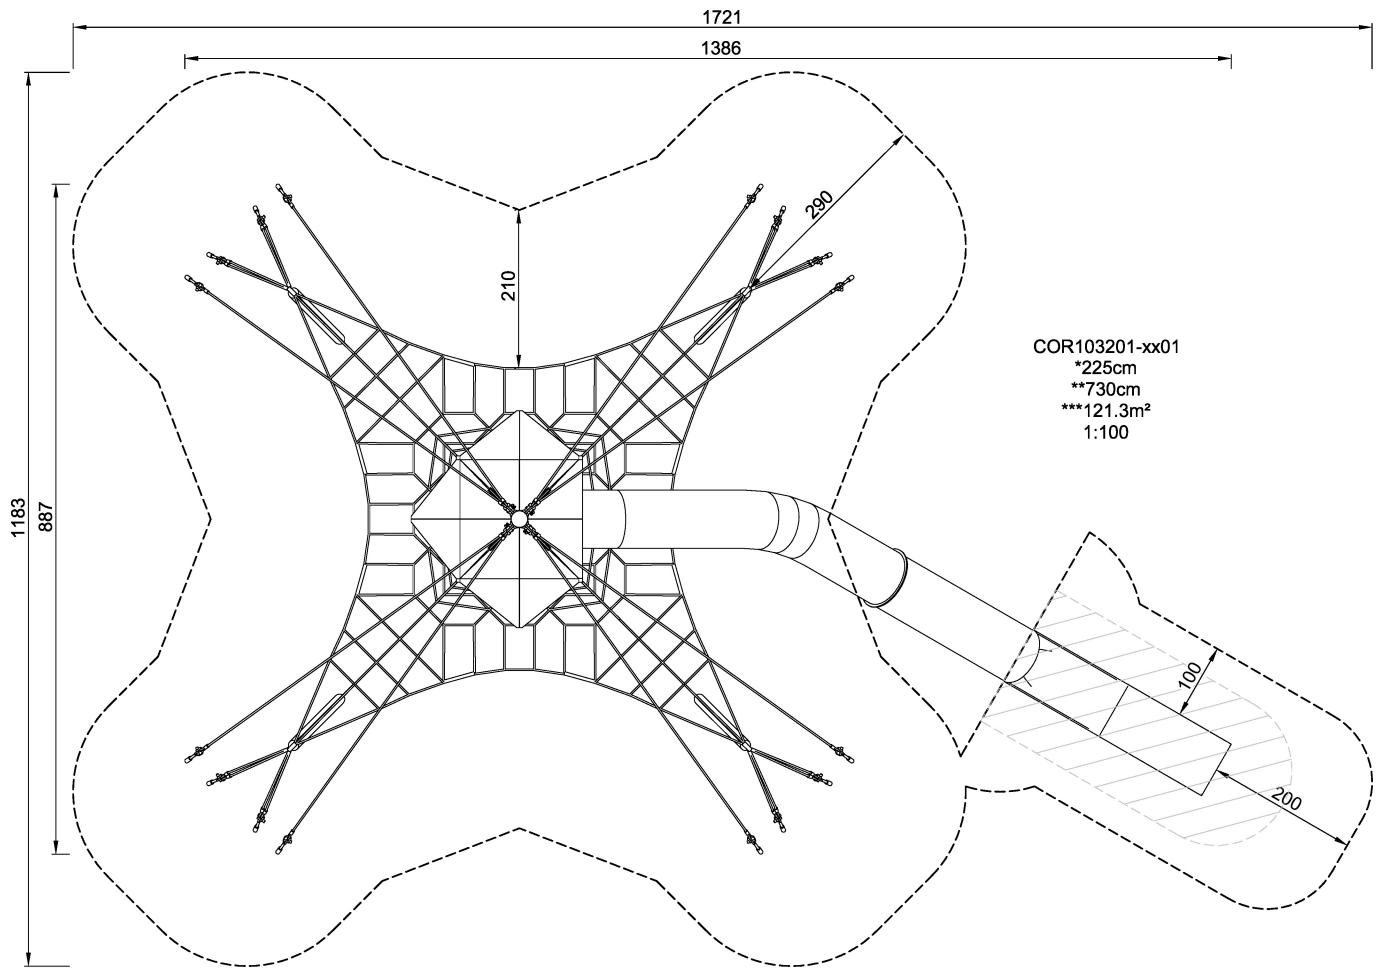

COR10320

LARGE OCTA NET WITH SKY CABIN

A perfect play experience including a frisson of excitement. Climbers that have fully explored the Sky Cabin can bravely throw themselves down the large tunnel slide - an unforgettable experience to be repeated. So go back to the starting point and climb up again.

Product Line	Corocord™ rope playground
Category	Sky Play
Age group	5+
Max. fall height (CM)	225
Total height (CM)	730
Safety Zone	121.3 m2

SOCIALIZE

CLIMB

INCLUSIVE

IN-GROU.

ADA / INCLUSIVE

ASTM

COR103201
1:300

* = Highest designated play surface.
** = Total height of product.

Weight/heaviest parts	kg.	Installation (Manpower)	Persons
Concrete required	NaN m3	Installation (Hours)	Hours
Foundation amount/footing	NaN	Excavation	NaN m3