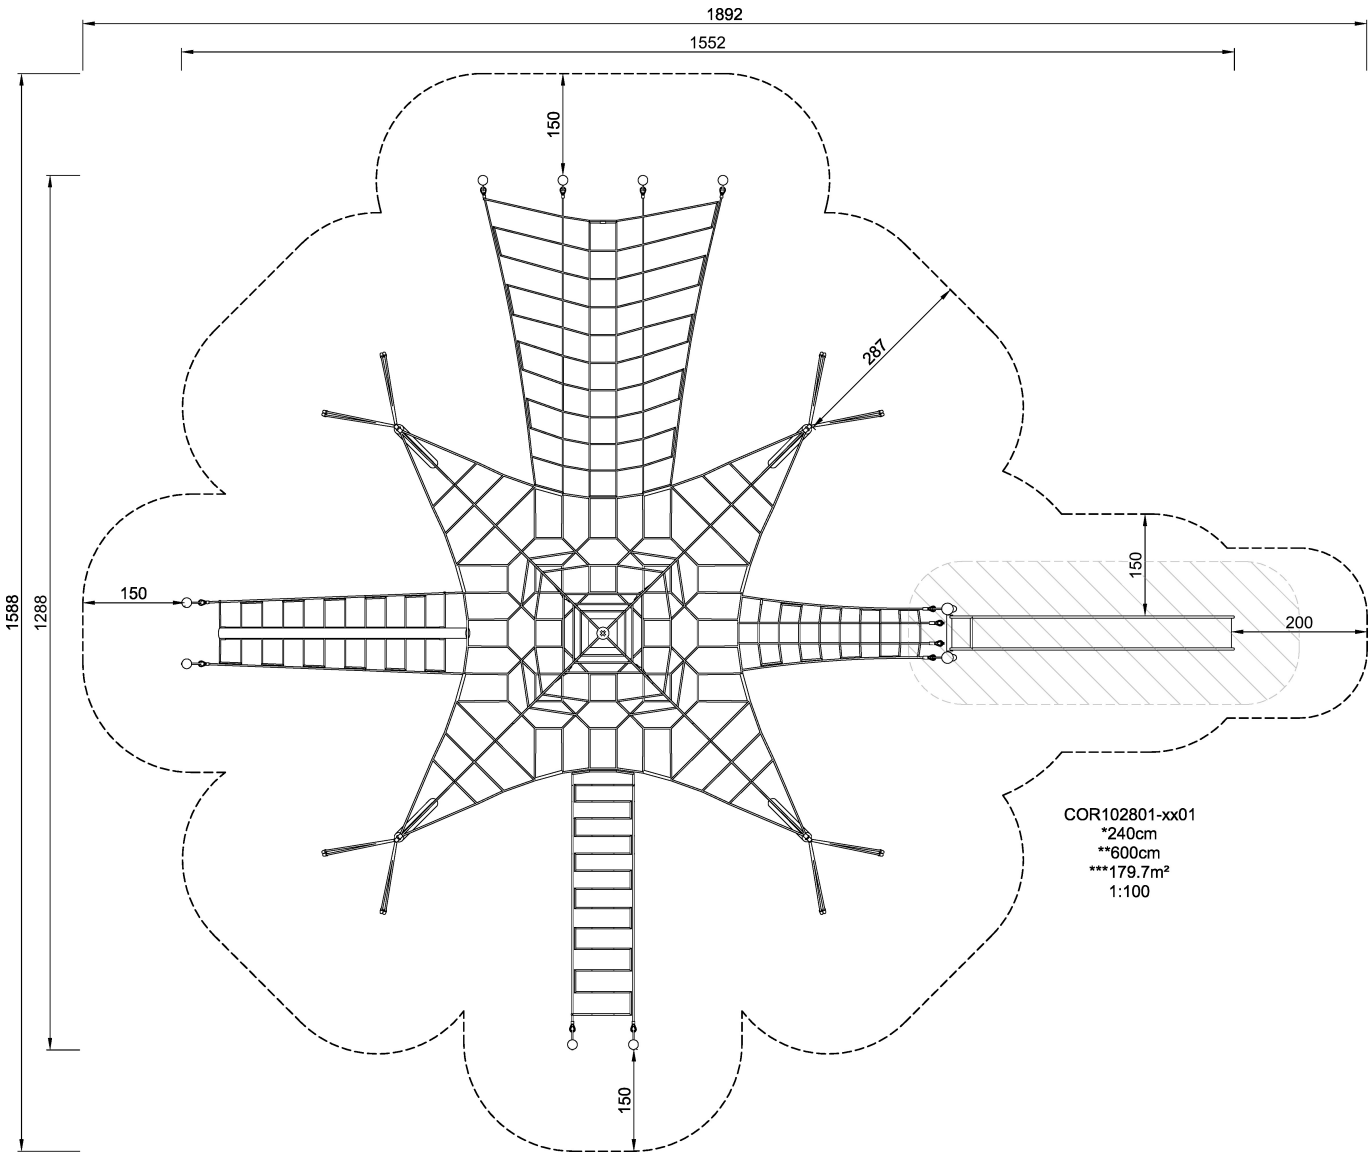

COR10280

Large Octa Net + add-ons

Incl. bridge with coconut rope, stainless steel slide, membrane seats, wobble bridge and climbing net access.

Product Line	Corocord™ rope playground
Category	Spacenets™
Age group	5+
Max. fall height (CM)	240
Total height (CM)	600
Safety Zone	179.7 m ²

SOCIALIZE

CLIMB

INCLUSIVE

EN 1176

IN-
GROU.

* = Highest designated play surface.
** = Total height of product.

Weight/heaviest parts	kg.	Installation (Manpower)	Persons
Concrete required	NaN m3	Installation (Hours)	Hours
Foundation amount/footing	NaN	Excavation	NaN m3