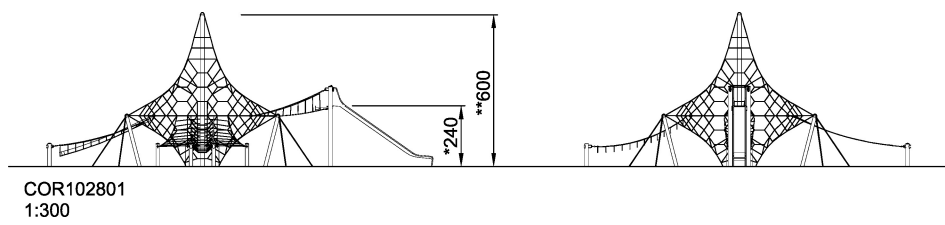

COR10280

Large Octa Net + add-ons

Incl. bridge with coconut rope, stainless steel slide, membrane seats, wobble bridge and climbing net access.

Product Line	Corocord™ rope playground
Category	Spacenets™
Age group	5+
Max. fall height (CM)	240
Total height (CM)	600
Safety Zone	179.7 m ²

SOCIALIZE

CLIMB

INCLUSIVE

EN 1176

IN-
GROU.

* = Highest designated play surface.
** = Total height of product.

Weight/heaviest parts	kg.	Installation (Manpower)	Persons
Concrete required	NaN m3	Installation (Hours)	Hours
Foundation amount/footing	NaN	Excavation	NaN m3